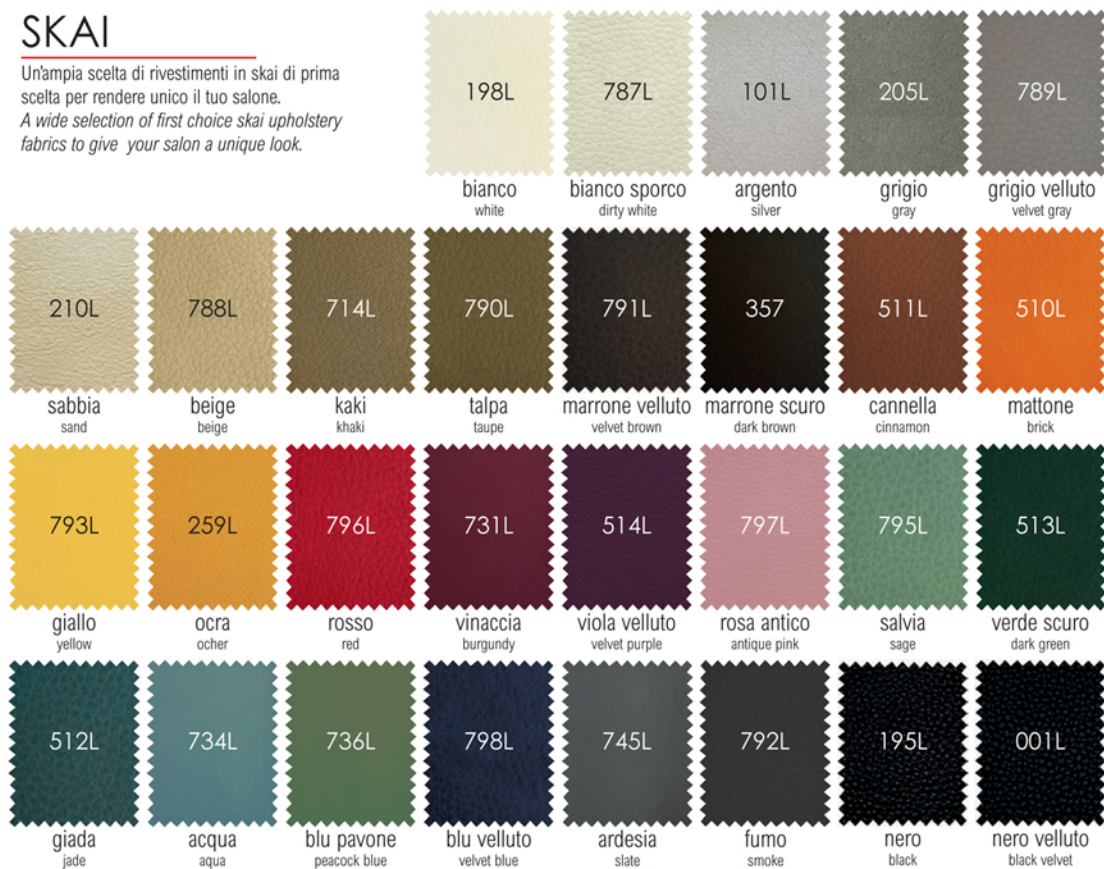

SKAI

Un'ampia scelta di rivestimenti in skai di prima scelta per rendere unico il tuo salone.

A wide selection of first choice skai upholstery fabrics to give your salon a unique look.