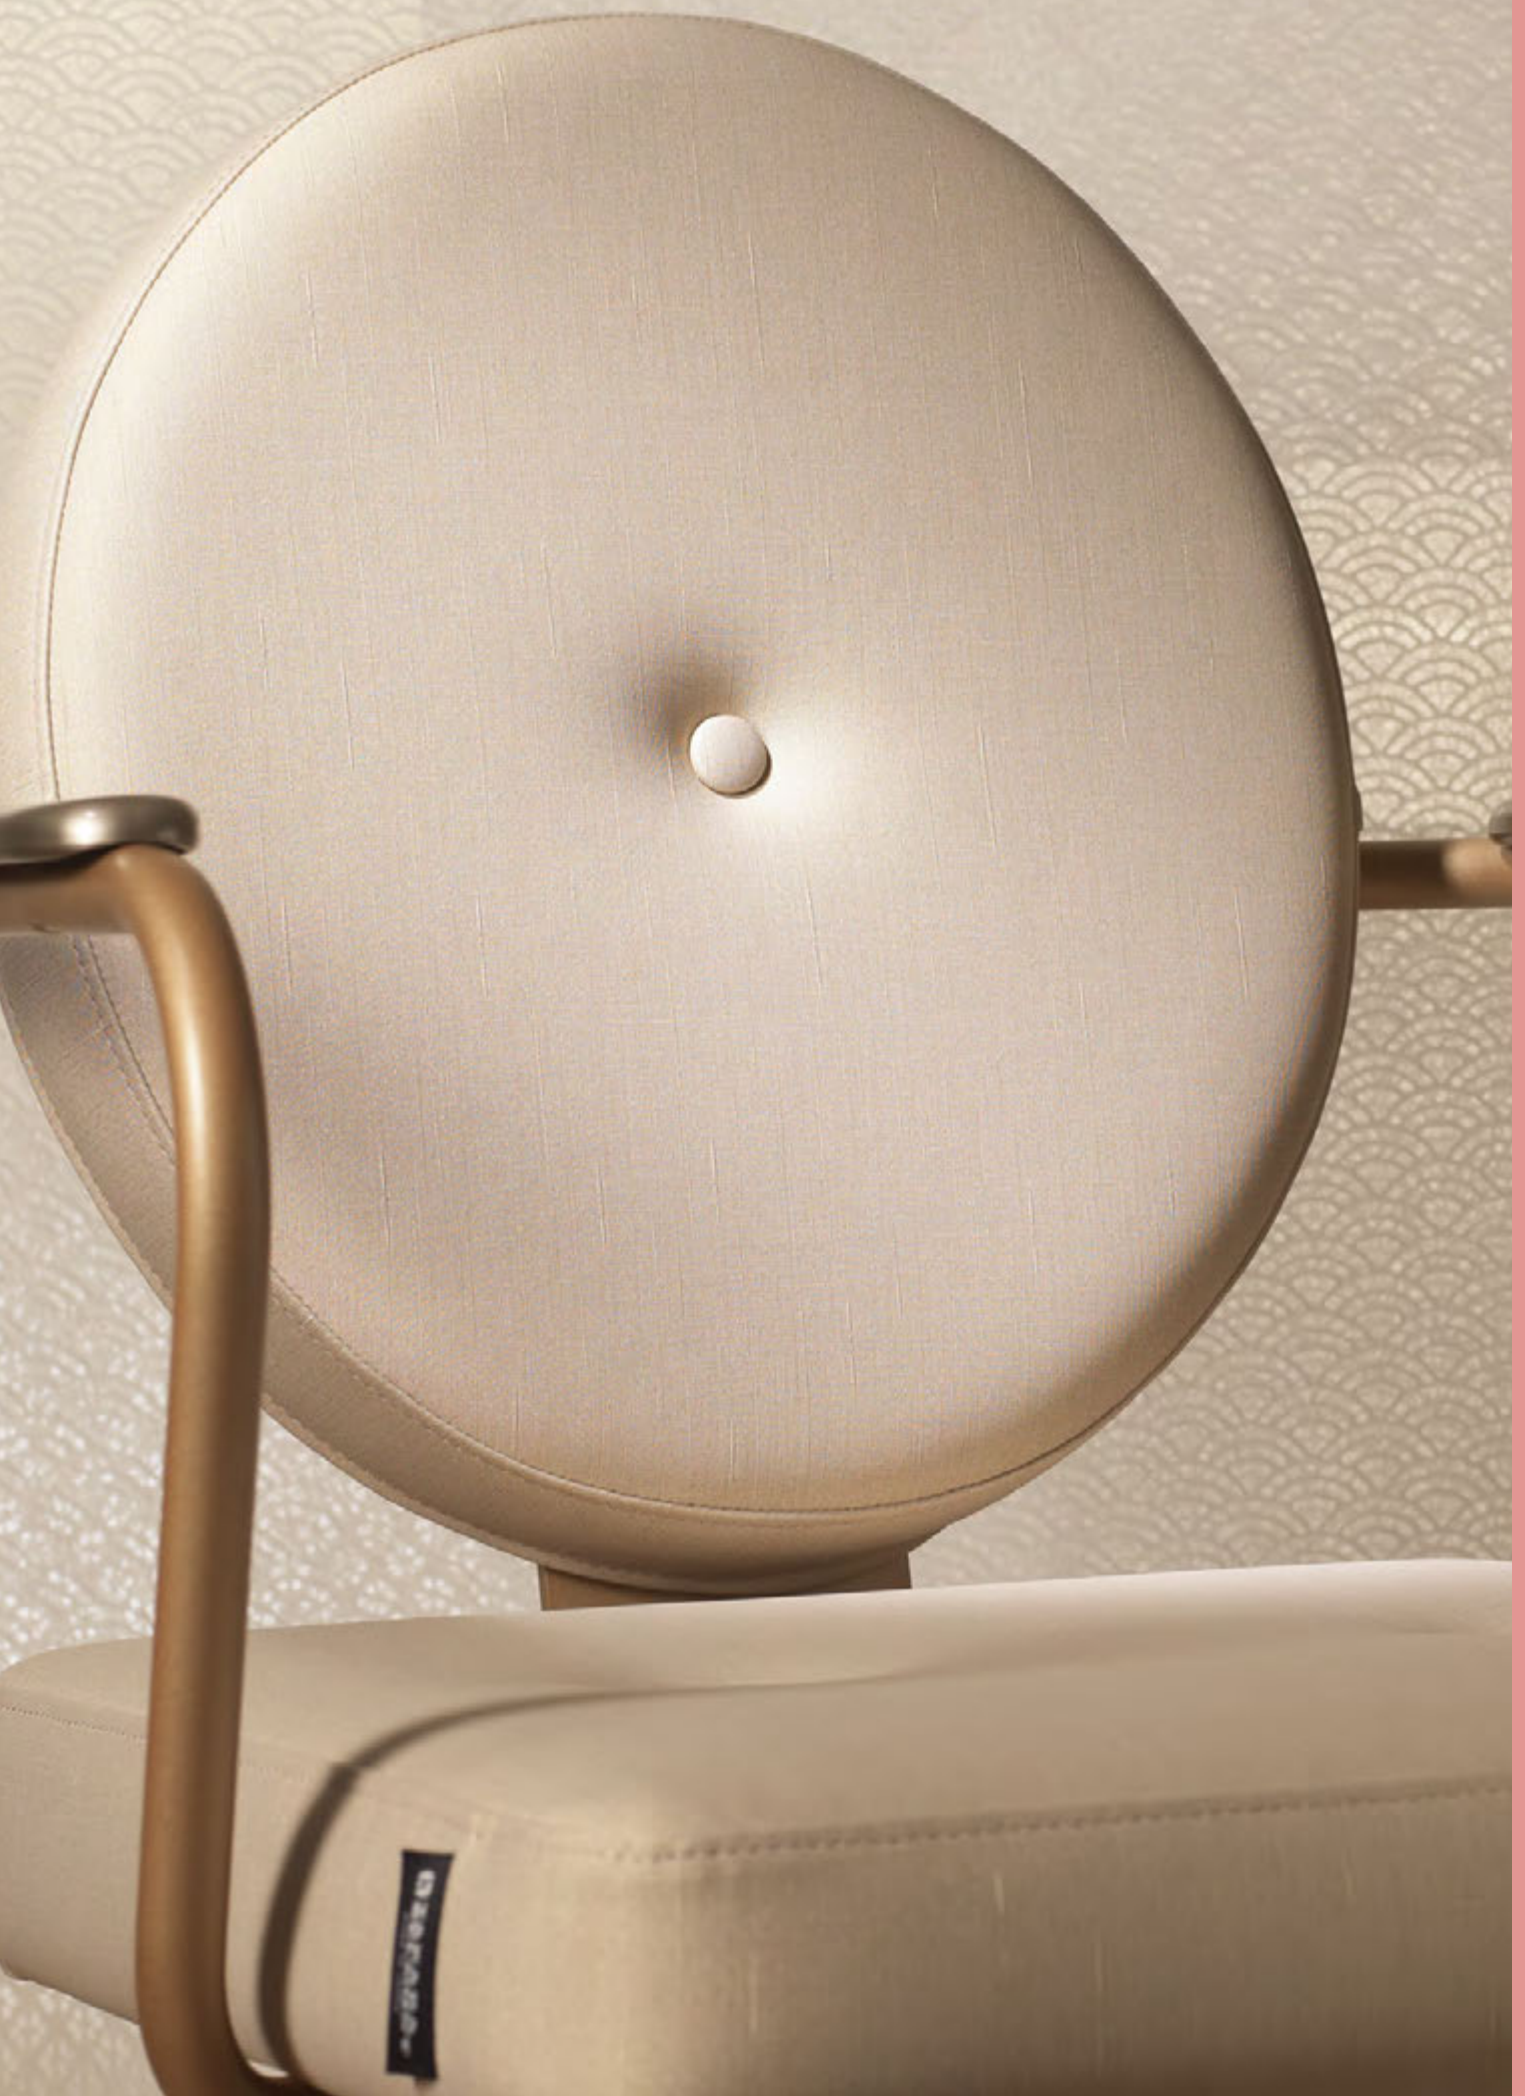

**Made in Japan**

**Salon chairs**

- Kū
- Kū Waiting
- Shiki
- Shiki Waiting
- ~

**Salon accessories**

- Zen Mirror
- Zen Stool
- Zen Trolley

... changing feelings, gifting peace and enlightenment ...

Features include →  
Black or Champagne metalwork options  
furnished armrests  
integrated footrest  
hydraulic base options