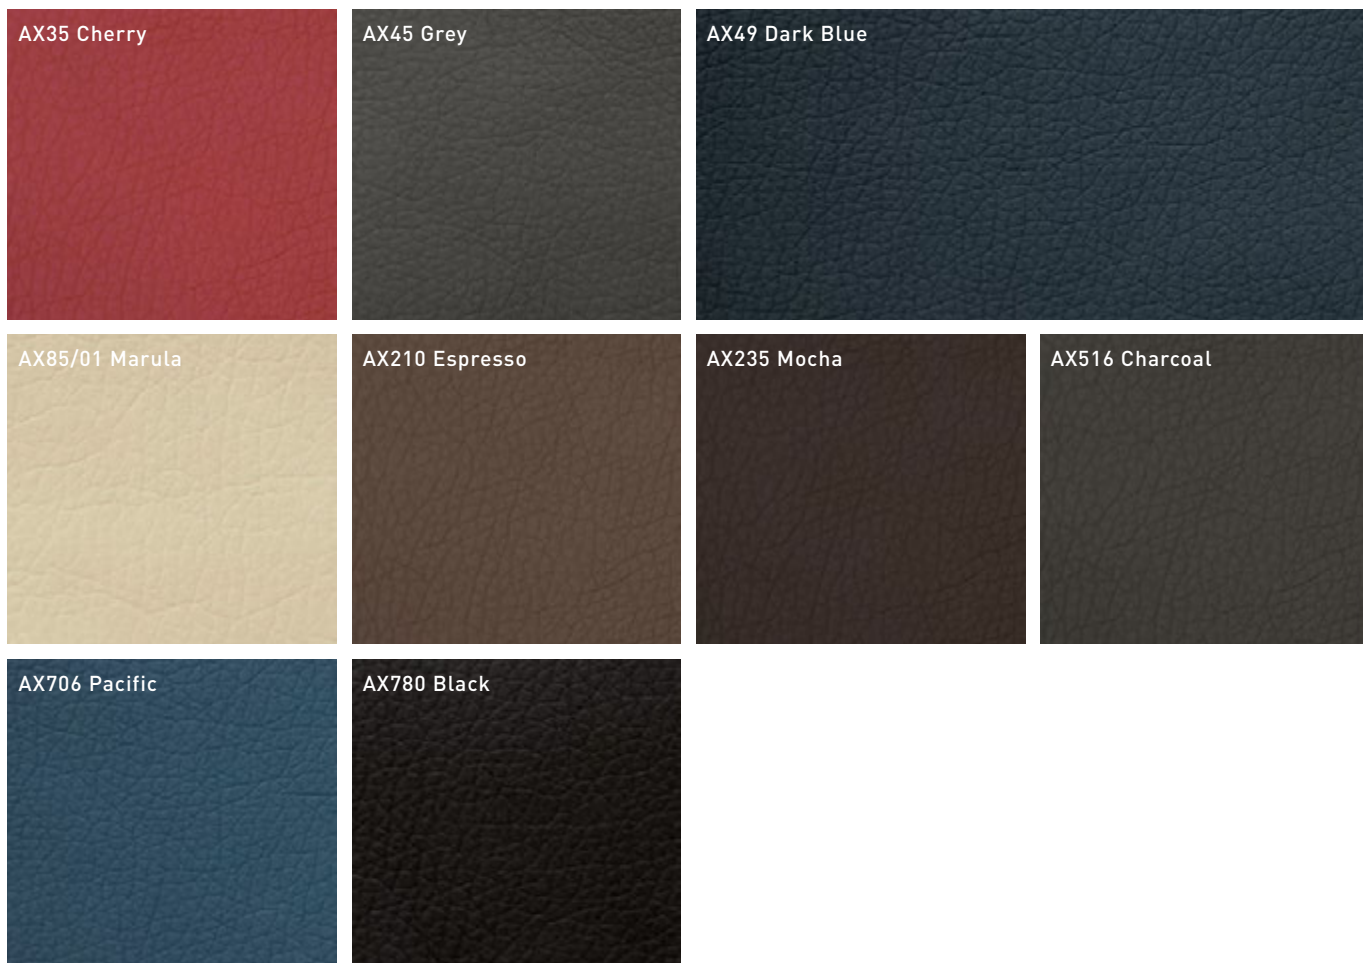

AX

Adria II | Eos | RS Adria II

CN

Apollo 2* | Apollo 2 Elite* | Cadilla* | Cadilla BW* | Cadilla M* | Choco | Dainty* | Dandy | GT Sportsman* | Harp | Kū & Kū Waiting | Maccow BW | Shiki & Shiki Waiting