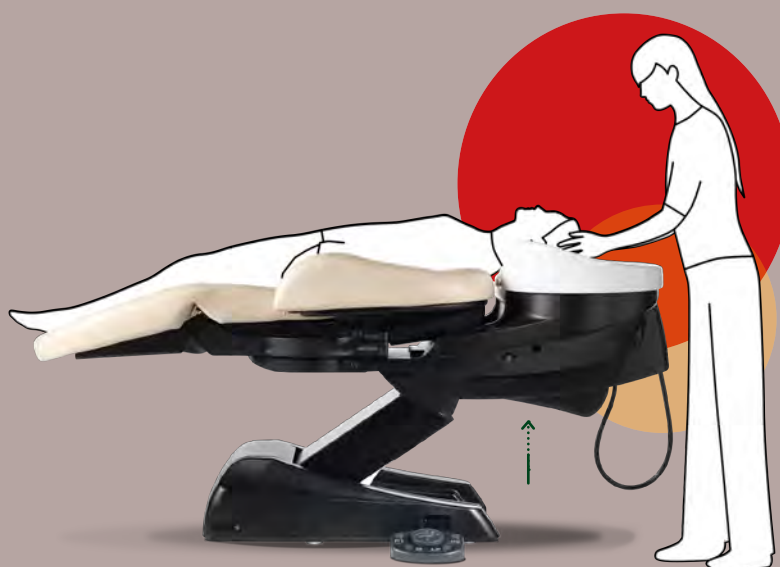

The comfort and happiness of your Clientele is our raison d'être.
For Technicians, we like to create immaculately efficient and inspiring
working spaces – this is our long-time passion.

For everyone's health and beauty, we continue to dream and innovate,
seek out improvements and make beautiful salons.