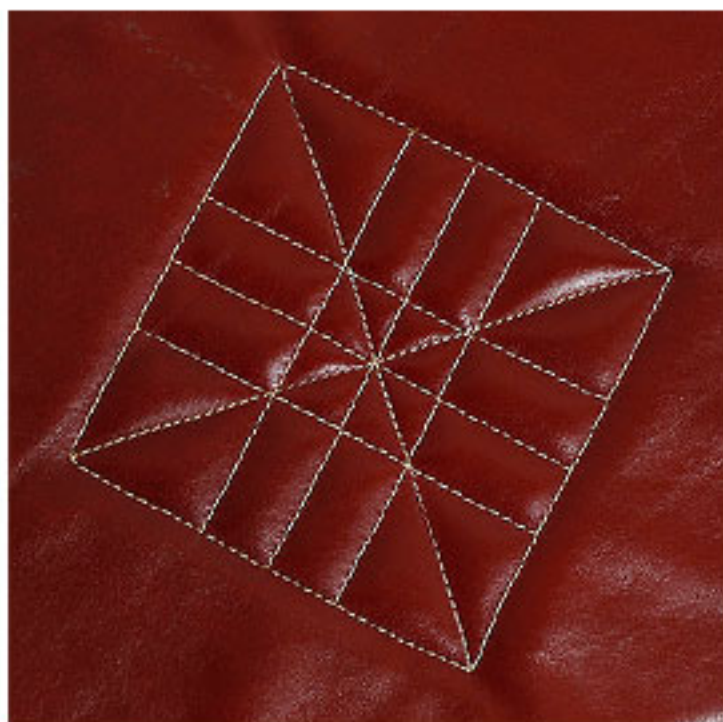

# FEATURE STITCHING

## SAMPLE SWATCHES

---

NANDO'S  
MEADOWHALL

---

## SAMPLE SWATCHES

---

NANDO'S  
MEADOWHALL

PIZZA EXPRESS CIRENCESTER  
ROOFTOP SKYLINE

---

NANDO'S MONKS CROSS  
WAVY BACK BENCH

---

WEAVE RENDER DETAILING