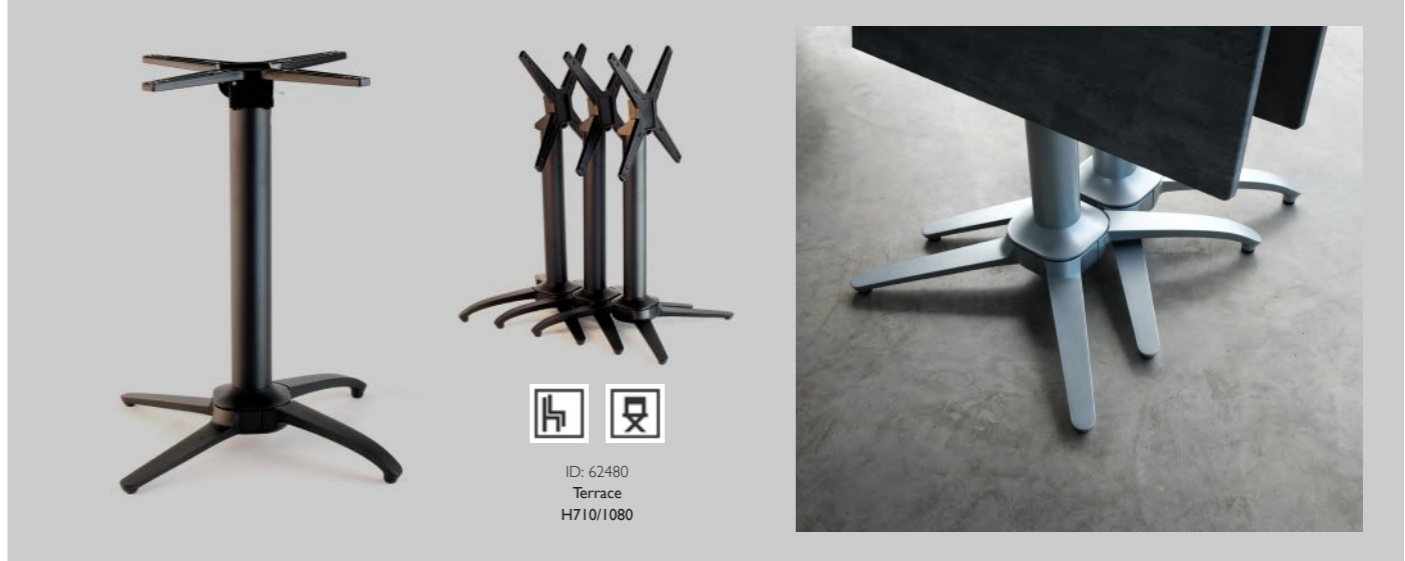

NOROCK™

ALTERNATIVE MODELS:

NOROCK SELF-STABILISING TABLE BASES

NOROCK table bases have innovative self-stabilising technology that means they are steady on uneven surfaces so your guests will not have to endure wobbly tables. Hill Cross furniture are proud to be sole UK suppliers of this truly brilliant product. Contact us today to discuss how NOROCK table bases can be incorporated into your venue.

Available finishes: