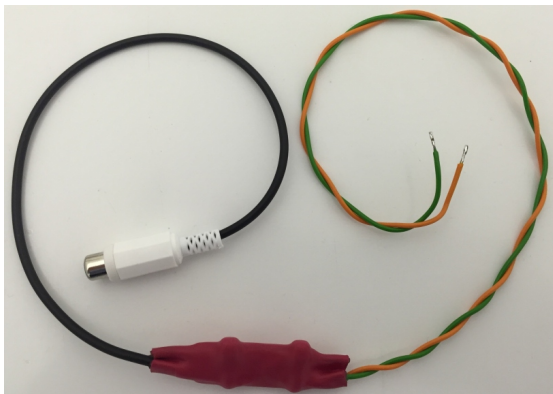

TAMLO - ChatterBox Line Level Output Adaptor

The ChatterBox Line Level Output Adaptor converts the speaker level output of the Chatterbox PCB to a lower "line" level for connection to a separate amplifier.

The Chatterbox's internal speaker wires should be disconnected from the Chatterbox's PCB and suitably insulated.

The Green and Orange wires from the TAMLO can then be connected in place of the speaker wires.

The Green wire connects to the Speaker -ve on the Chatterbox PCB.

The Orange wire connects to the Speaker +ve on the Chatterbox PCB.

The TAMLO provides a mono output via the white RCA socket.

The output volume can still be adjusted using the volume adjustment control on the PCB.

TAMLO