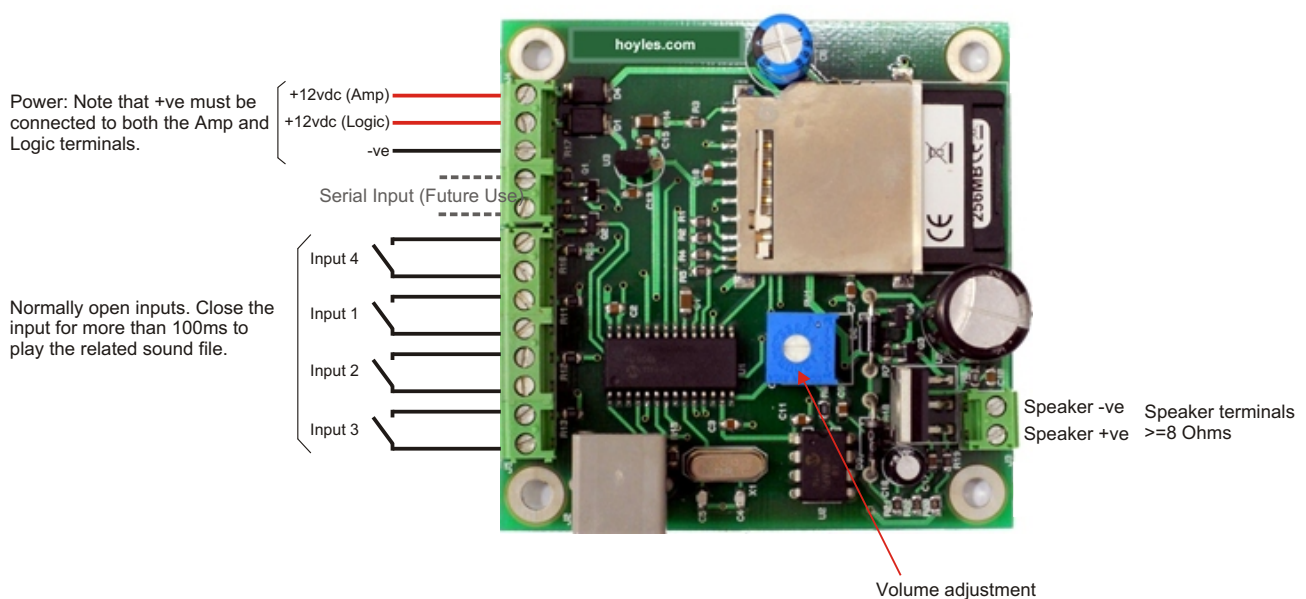

Chatterbox Connection Details

Hoyles Electronic Developments Ltd

T. 01744 886600

F. 01744 886607

E. sales@hoyles.com

W. www.hoyles.com