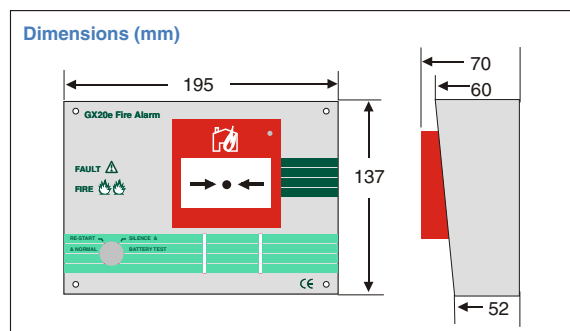

The **GX20e** is intended as a manual fire alarm for small buildings where a single standalone system is sufficient, however, up to four units can be linked together. It is not possible to install additional individual call points or sounders. The GX20e does NOT take smoke or heat detectors. For larger systems where callpoints and sounders must be interconnected or there is a requirement for smoke detectors we would recommend our GX32 system.

- Integral Call Point, Battery and Sounder
- Battery Fault Monitor
- Keyswitch to Silence & Restart Alarm
- Twin LED Fire Indication
- LED Fault Indication
- Simple to install
- Robust Steel Construction

Specification

Battery (Supplied)	2 x PP3 Alkaline
System Voltage	18 vdc
Quiescent Current	<60UA
Sounder Output	2Khz -2.5Khz 105db @1m
Manual Call Point	KAC MCP with test key
Visual Indications	FIRE - Two red LEDs flashing alternately SILENCED after FIRE - Two red LEDs flashing together every 30 seconds SILENCED no FIRE condition -Alternate red Fire & amber Fault LED if battery is healthy Flashing amber Fault LED at 2 second intervals if battery is low BATTERY LOW or Cable Fault- Flashing amber fault LED every 60 seconds
Audible Warning	FIRE - Continuous Sounder SILENCED after Fire - Bleep every 30 seconds SILENCED no Fire Condition - Continuous (for audibility walk test) Single bleep every 2 seconds if battery is low BATTERY LOW or Cable Fault - Bleep every 60 seconds

Hoyles Electronic Developments Ltd

T. 01744 886600

F. 01744 886607

E. sales@hoyles.com

W. www.hoyles.com