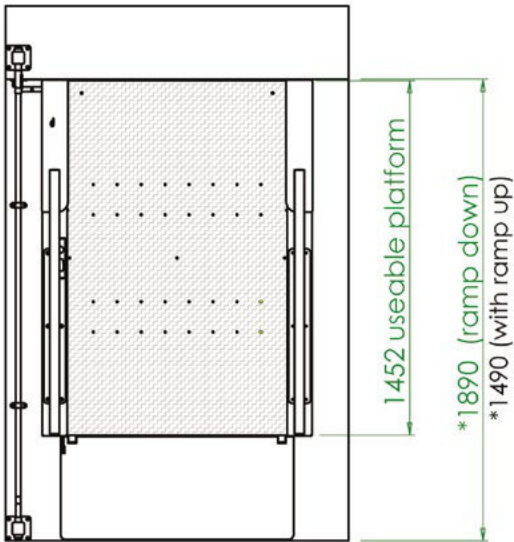

The Invalow

The Premier Low-Rise Platform Lift

Vertical travel up to 1 metre. Internal or external use. Easy to use.

Low Rise Platform Lift

The Invalow is a new concept in lifting platforms, constructed from anticorrosive anodised aluminium extrusions. Its stylish appearance blends in with the most prestigious surroundings and is suitable for both internal and external applications.

Rising up to one metre step height, the Invalow is designed to give total independence. A call station is installed at both upper and lower levels and 'easy to use' controls are fitted on the platform.

In order to meet individual applications and requirements, options available include laminated glass infill panels to lift and safety gates, powered gate, and key control system.

The Invalow is exceptionally robust, lifting a full 300kg, and is therefore suitable for virtually all wheelchairs.

Dimensions

Plan view

Elevation

Features:

- Capacity – 300kgs
- Platform size – 1450mm x 900mm
- Maximum travel – 1000mm
- Elevating ramp - fitted to platform
- Manual safety gates at upper level
- Automatic folding safety ramp on platform
- Flooring – non-slip
- Call stations – facility for call and send at both levels
- Emergency lowering – battery operated facility with extra manual over-ride
- Meets BS6440 and ISO9386.1