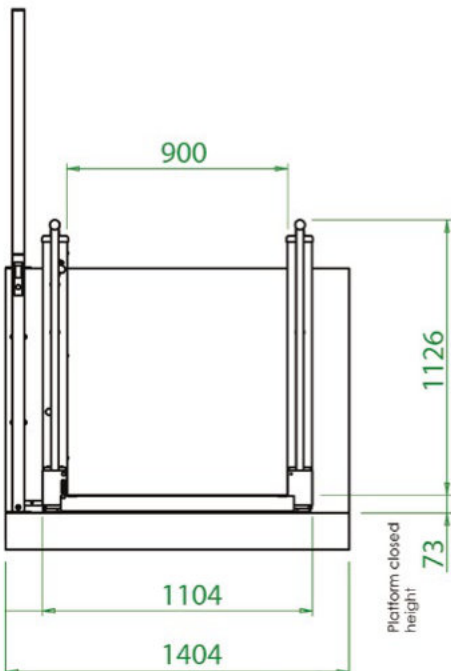

Rising up to one metre step height, the Invalow is designed to give total independence. A call station is installed at both upper and lower levels and 'easy to use' controls are fitted on the platform.

In order to meet individual applications and requirements, options available include laminated glass infill panels to lift and safety gates, powered gate, and key control system.

The Invalow is exceptionally robust, lifting a full 300kg, and is therefore suitable for virtually all wheelchairs.

Dimensions

Plan view

Elevation

Features:

- Capacity – 300kgs
- Platform size – 1450mm x 900mm
- Maximum travel – 1000mm
- Elevating ramp - fitted to platform
- Manual safety gates at upper level
- Automatic folding safety ramp on platform
- Flooring – non-slip
- Call stations – facility for call and send at both levels
- Emergency lowering – battery operated facility with extra manual over-ride
- Meets BS6440 and ISO9386.1