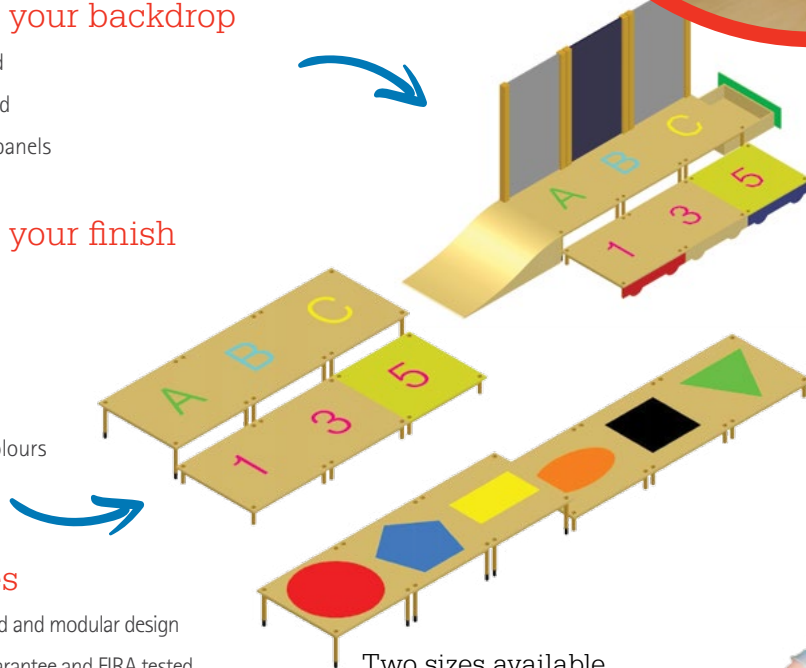

- Blackboard
- Whiteboard
- Role play panels

Choose your finish

- Carpet
- Alphabet
- Shapes
- Numeric
- Primary colours
- Plain

Features

- Simple build and modular design
- 15 year guarantee and FIRA tested
- Space saving storage
- Variety of finishes
- UK manufacture
- Accessories and additional components are available