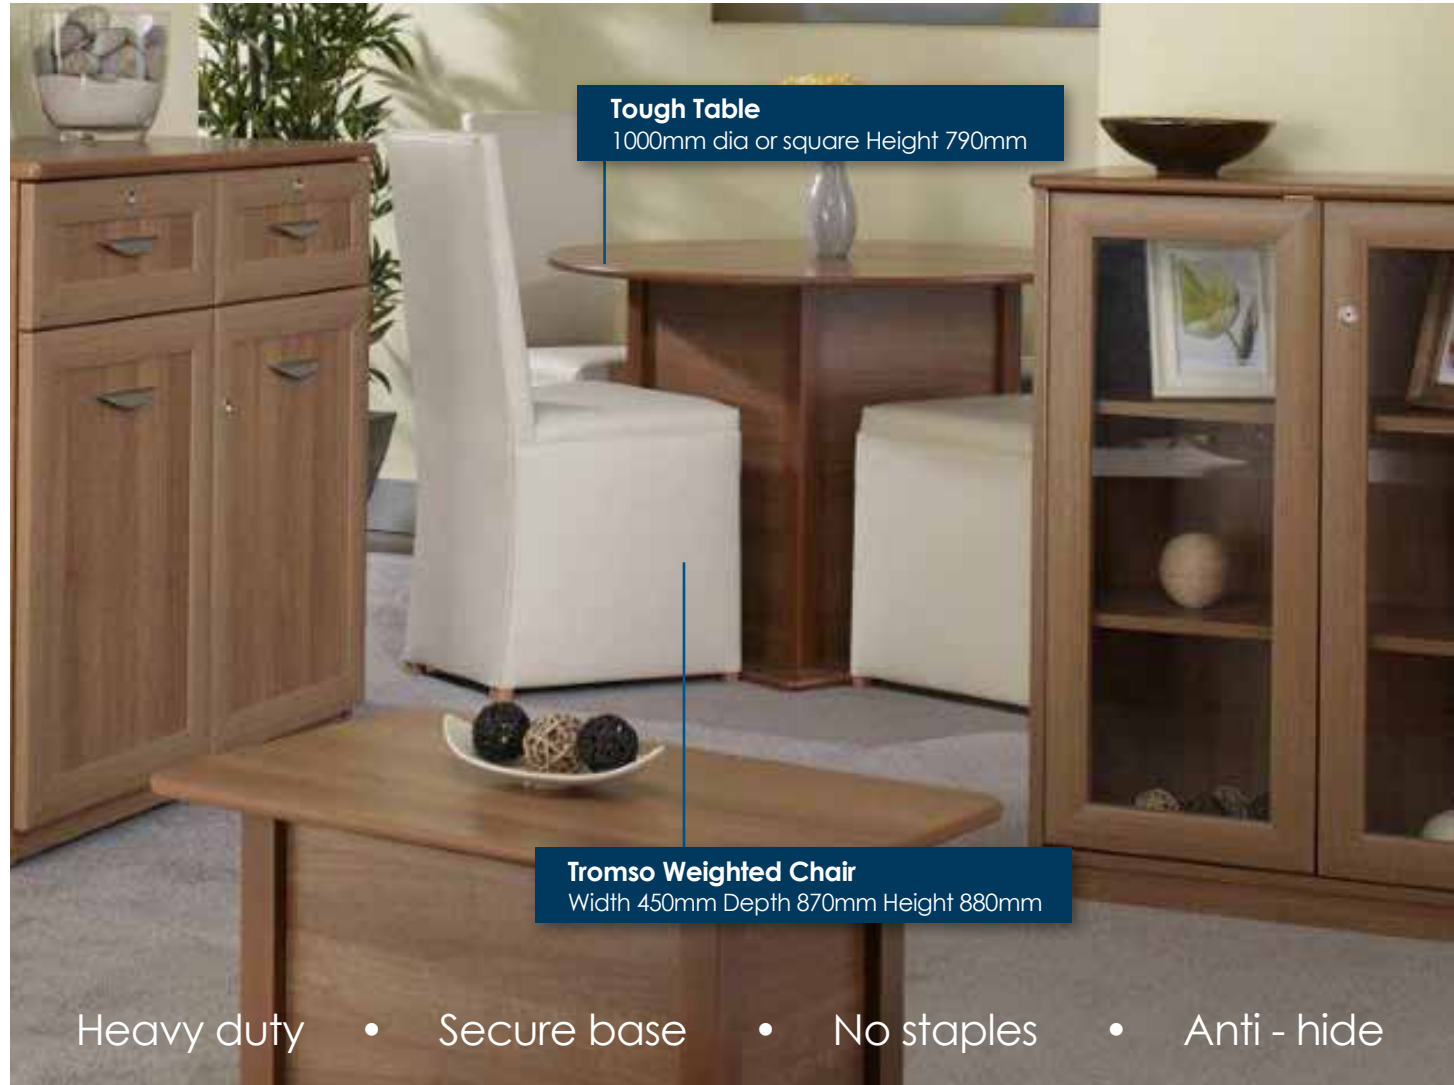

Security Furniture

Furniture made for specific use in high security situations. Incorporating safety features for both the cared for and the carer

Bean Bag

Width 810mm Depth 810mm Height 960mm

Cube Stool

Width 400mm Depth 400mm Height 480mm

Tough Table

1000mm dia or square Height 790mm

Tromso Weighted Chair

Width 450mm Depth 870mm Height 880mm

Heavy duty • Secure base • No staples • Anti - hide

Arctic Chair

Re-enforced sides, back and platform for challenging behaviour situations