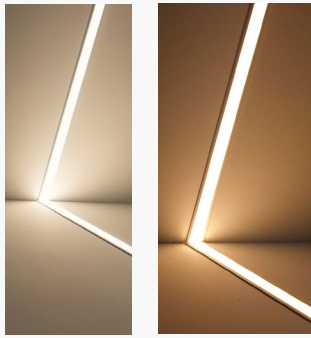

type A Variable Light

Perfect for providing instantly changeable colour options to suit different atmospheres or changing displays.