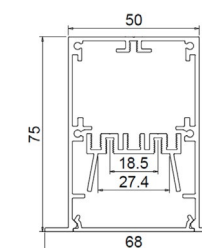

Broadline IP65

Recessed

LIGHT DETAILS

Length	CCT	Wattage	Lumens	Efficacy
584mm	3000K	15W	2350lm	161lm/W
584mm	4000K	15W	2470lm	169lm/W
1144mm	3000K	29W	4700lm	161lm/W
1144mm	4000K	29W	4940lm	169lm/W
1424mm	3000K	37W	5870lm	161lm/W
1424mm	4000K	37W	6170lm	169lm/W
1704mm	3000K	44W	7045lm	161lm/W
1704mm	4000K	44W	7410lm	169lm/W

Note: bespoke lengths available