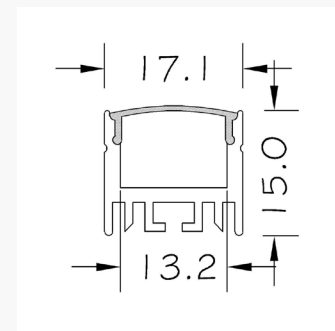

type B Profiles

- Heatsink design for higher output light options.
- Surface mounted with clips.

EC-SL17-H1	End Cap Plain
EC-SL17-H2	End Cap + cable hole
LP-MC-SL17	Mounting clip