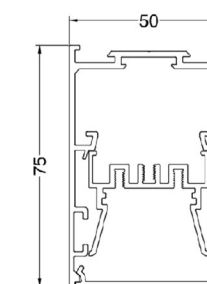

Broadline IP65

Suspended

LIGHT DETAILS

Length	CCT	Wattage	Lumens	Efficacy
594mm	3000K	15W	2350lm	161lm/W
594mm	4000K	15W	2470lm	169lm/W
1154mm	3000K	29W	4700lm	161lm/W
1154mm	4000K	29W	4940lm	169lm/W
1434mm	3000K	37W	5870lm	161lm/W
1434mm	4000K	37W	6170lm	169lm/W
1714mm	3000K	44W	7045lm	161lm/W
1714mm	4000K	44W	7410lm	169lm/W

Note: bespoke lengths up to 2m available