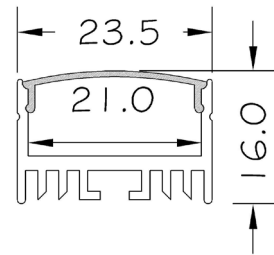

The Sovereign Wide High Output linear system provides our highest output linear system until the Sovereign Broadline range.

Perfect for general illumination and architectural accent for kitchens, offices, hospitality, retail, residences, libraries, hallways and bath/vanity, where extra illumination is required.

LIGHT DETAILS

Cat No.	Wattage	CCT	Lumen Output	Voltage	LEDS/mtr
S18350DH	28.8W/mtr	3000K	2100lm/mtr	24V DC	120 LEDs

TECHNICAL SPECIFICATIONS

IP rating	IP20
CRI	>80
Lamp Life	50,000 hours
Voltage	24V DC
Driver	Fixed and Dimmable options
Viewing Angle	120°
LED Warranty	5 Years
Material	Extruded aluminium
Finish	Anodised / any BS/RAL
Diffuser	Clear / Frosted / Semi-Frosted
Protection Rating	Class 1
Accessories	Surface mounting clips / End caps

Light Source	Length	Profile	Diffuser	Suffix
S18350DH 28.8W/mtr	/1000/ 1000mm	AL23 Wide High Output	C Clear	.8
	/2000/ 2000mm		F Frosted	
	/****/ [Custom]		F50 Semi-frosted	

/****/ State length required in mm (we will provide relevant couplers & terminations to suit each project).

Wide High Output

Linear System

TECHNICAL SPECIFICATIONS

IP rating	IP67
CRI	>80
Lamp Life	50,000 hours
Light Source	2835 LED Module
Voltage	24V DC
Viewing Angle	120°
Driver	High efficiency
Protection Rating	Class 1
Style	Side bend & Top bend available
LED Warranty	5 Years