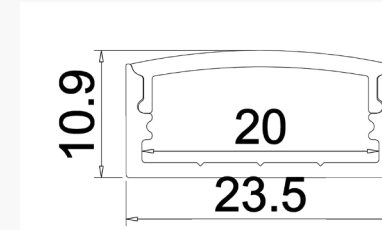

type C Linear Profiles

- Greater concealment of the LEDs, providing a more even spread illumination.
- Surface mounted with clips

EC-SLW8-H1	End Cap Plain
EC-SLW8-H2	End Cap + cable hole
LP-MC-SLW8	Mounting clip