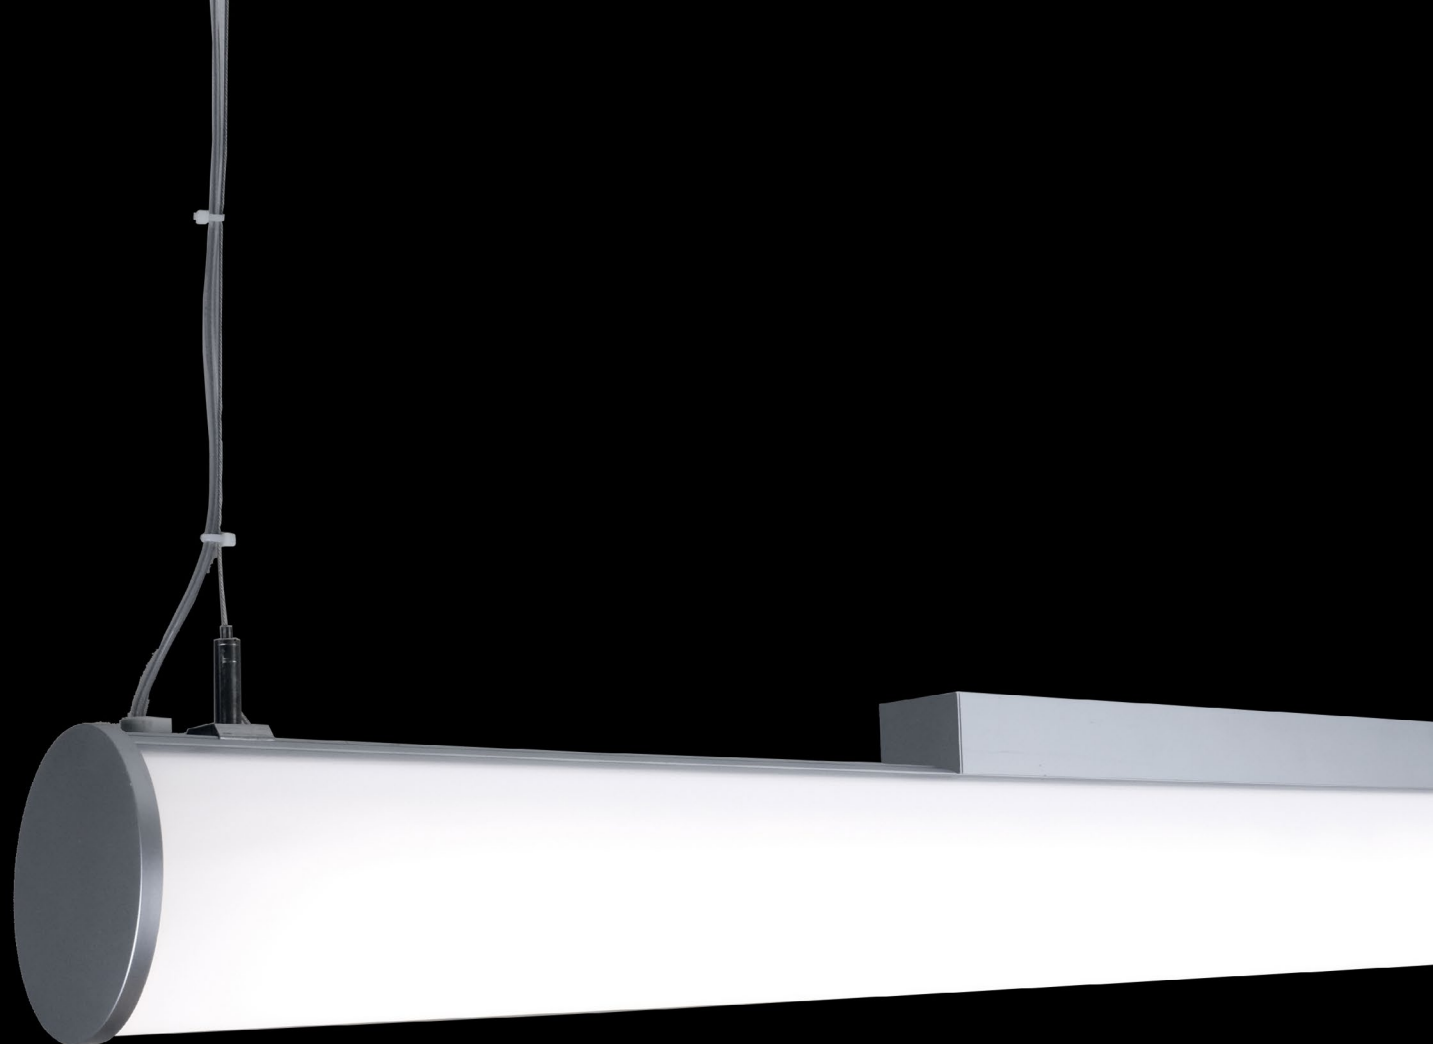

Product Family	Driver	Housing Colour	CCT	Suffix
S18672 594mm	Integrated	/00 Silver	00 3000K	.8
S18673 1154mm	R Remote		01 4000K	
S18674 1434mm				
S18675 1714mm				

EM, dimmable and control options available. See page 48 for details.

Broadline Cylindrical

Suspended

LIGHT DETAILS

Length	CCT	Wattage	Lumens	Efficacy
584mm	3000K	15W	2350lm	161lm/W
584mm	4000K	15W	2470lm	169lm/W
1144mm	3000K	29W	4700lm	161lm/W
1144mm	4000K	29W	4940lm	169lm/W
1424mm	3000K	37W	5870lm	161lm/W
1424mm	4000K	37W	6170lm	169lm/W
1704mm	3000K	44W	7045lm	161lm/W
1704mm	4000K	44W	7410lm	169lm/W

Note: bespoke lengths available

A beautifully stylish tubular luminaire, the Broadline Cylindrical range offers virtually all round illumination thanks to the wrap around diffuser design. Extending to 310° the diffusers allows the Tridonic LLE boards to provide high quality, even illumination.

Main spine and gear housing produced in high quality extruded & anodised aluminium with high transmission polycarbonate diffuser.

A choice of standard lengths are available with bespoke lengths up to 2.5mts also available to order. Standard versions fitted with integral high efficiency driver located within rear mounted aluminium housing, and can also be supplied with remote driver for a cleaner aesthetic line. Supplied c/w adjustable 3mtr wire suspension set.

TECHNICAL SPECIFICATIONS

IP rating	IP40
CRI	>80
Lamp Life	50,000 hours
Light Source	Tridonic LLE LED
Voltage	240V
Driver	High efficiency
LED Warranty	5 Years

HOUSING

Material	Extruded aluminium
Style	Remote / Integrated Driver
Finish	Powder coated
Protection Rating	Class 1
Optics	Polycarbonate diffuser
Weight	2.5kg @ 600mm
Mounting	Wire suspension kit

Broadline Cylindrical