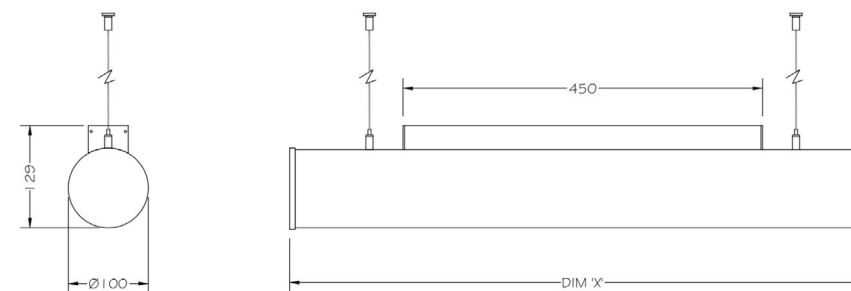

Broadline Cylindrical

Suspended

LIGHT DETAILS

Length	CCT	Wattage	Lumens	Efficacy
584mm	3000K	15W	2350lm	161lm/W
584mm	4000K	15W	2470lm	169lm/W
1144mm	3000K	29W	4700lm	161lm/W
1144mm	4000K	29W	4940lm	169lm/W
1424mm	3000K	37W	5870lm	161lm/W
1424mm	4000K	37W	6170lm	169lm/W
1704mm	3000K	44W	7045lm	161lm/W
1704mm	4000K	44W	7410lm	169lm/W

Note: bespoke lengths available