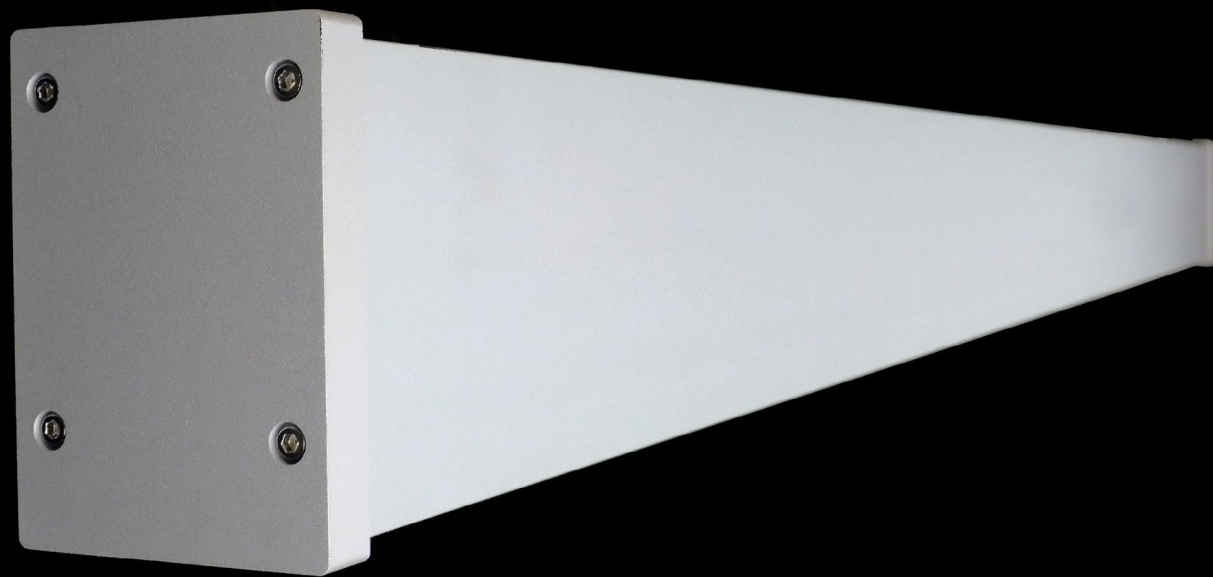

Product Family	Housing Colour	CCT	Suffix
S18620IPS 584mm	/X5 Textured white	00 3000K	.8
S18622IPS 1144mm	/X4 Textured black	01 4000K	
S18623IPS 1424mm	/X2 Textured silver		
S18624IPS 1704mm			

EM and dimmable options available - see page 48 for ordering info.

Broadline IP65

Surface Mounted

LIGHT DETAILS

Length	CCT	Wattage	Lumens	Efficacy
584mm	3000K	15W	2350lm	161lm/W
584mm	4000K	15W	2470lm	169lm/W
1144mm	3000K	29W	4700lm	161lm/W
1144mm	4000K	29W	4940lm	169lm/W
1424mm	3000K	37W	5870lm	161lm/W
1424mm	4000K	37W	6170lm	169lm/W
1704mm	3000K	44W	7045lm	161lm/W
1704mm	4000K	44W	7410lm	169lm/W

Note: bespoke lengths available

This IP65 version of the Broadline Surface Mounted allows for installation in exterior environments.

Produced in high quality aluminium extruded profile, the Broadline IP65 Surface luminaire can be supplied in standard lengths, or custom cut to suit.

Can be supplied with an alternative prismatic diffuser. Get in touch to discuss full customisation options.

TECHNICAL SPECIFICATIONS

IP rating	IP65
CRI	>80
Lamp Life	50,000 hours
Light Source	Tridonic LLE LED
Voltage	240V
Driver	Integrated high efficiency
LED Warranty	5 Years

HOUSING

Material	Extruded aluminium
Finish	Powder coated
Protection Rating	Class 1
Optics	Opal / Prismatic diffuser
Weight	2.5kg @ 600mm
Mounting	Wall / ceiling recessed

Broadline IP65 Surface