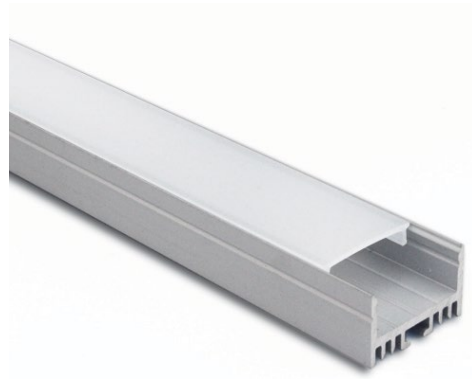

The Sovereign Wide High Output linear system provides our highest output linear system until the Sovereign Broadline range.

Perfect for general illumination and architectural accent for kitchens, offices, hospitality, retail, residences, libraries, hallways and bath/vanity, where extra illumination is required.