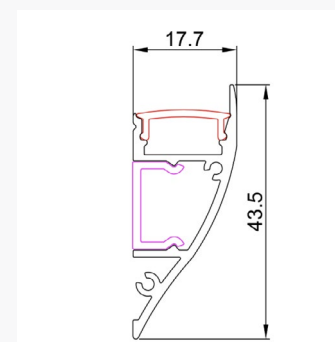

type B Profiles

- Heatsink design for higher output light options.
- Surface mounted with clips.

EC-SL17-H1	End Cap Plain
EC-SL17-H2	End Cap + cable hole
LP-MC-SL17	Mounting clip

Slimline High Output
AL17