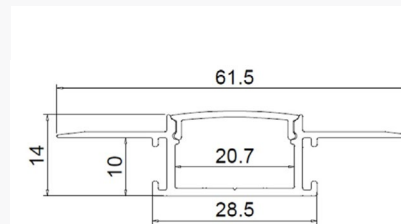

Wide Surface
ALW8

- More concealed illumination by recessing the light source further within the wall.
- Interior wall or ceiling recessed

EC-RSL15-H1	End Cap Plain
EC-RSL15-H2	End Cap + cable hole

Wide Recessed
ALRW8