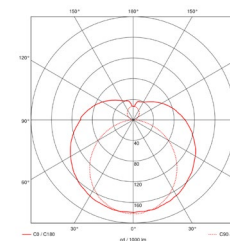

Broadline Cylindrical

Suspended

LIGHT DETAILS