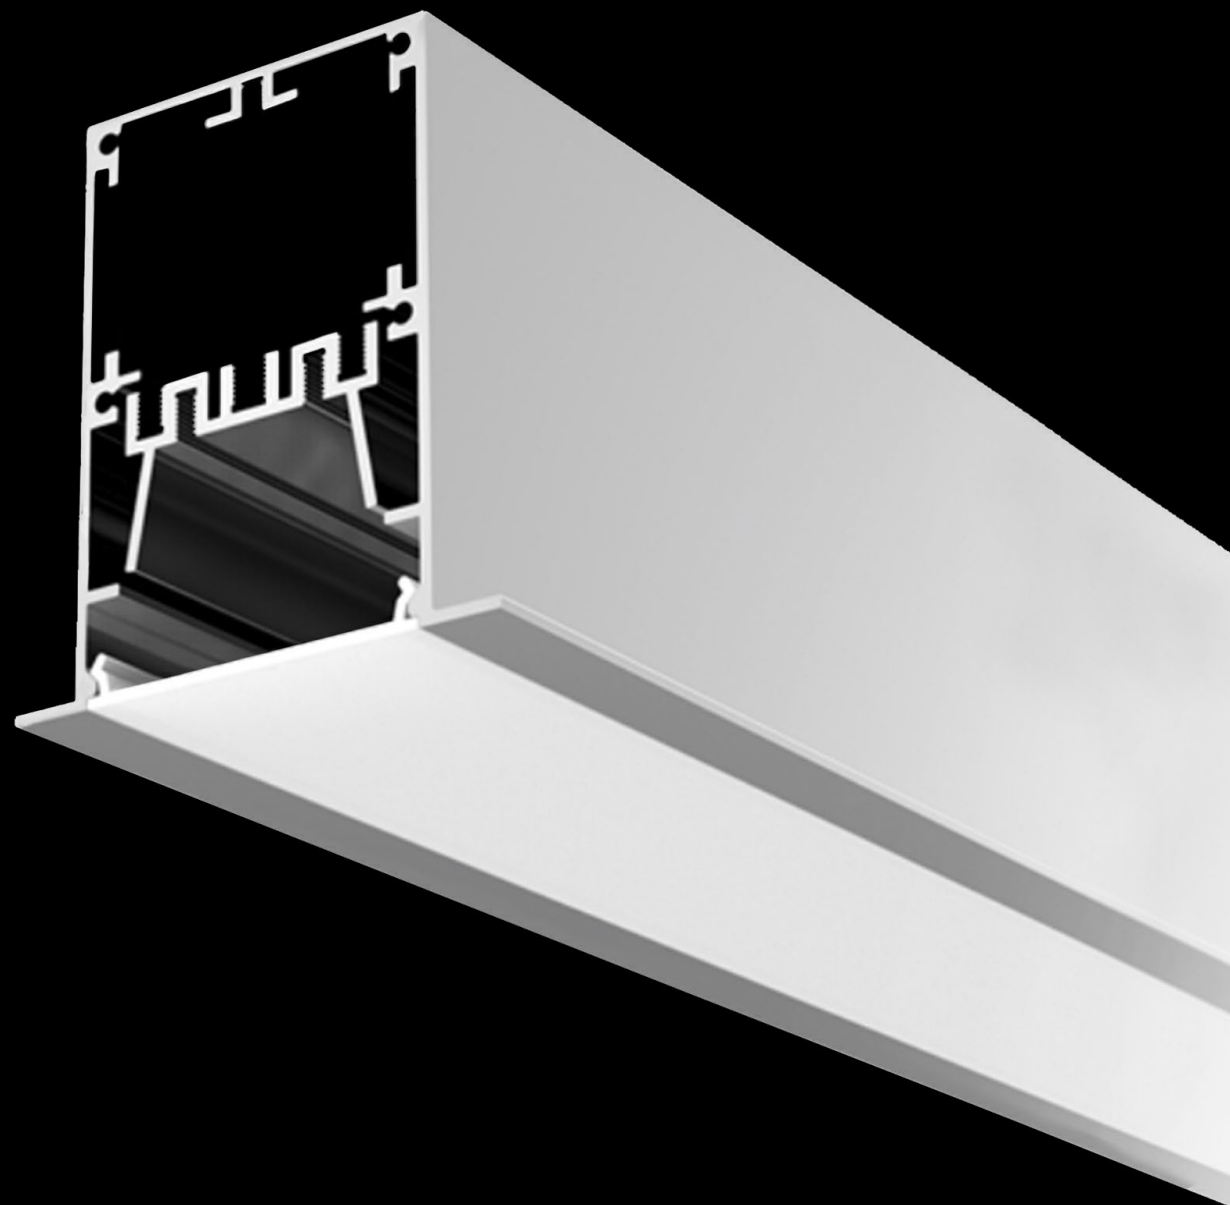

Product Family	Housing Colour	CCT	Suffix
S18620R 584mm	/X5 Textured white	00 3000K	.8
S18622R 1144mm	/X4 Textured black	01 4000K	
S18623R 1424mm	/X2 Textured silver		
S18624R 1704mm			

EM and dimmable options available - see page 48 for ordering info.

Broadline

Recessed

LIGHT DETAILS

Length	CCT	Wattage	Lumens	Efficacy
584mm	3000K	15W	2350lm	161lm/W
584mm	4000K	15W	2470lm	169lm/W
1144mm	3000K	29W	4700lm	161lm/W
1144mm	4000K	29W	4940lm	169lm/W
1424mm	3000K	37W	5870lm	161lm/W
1424mm	4000K	37W	6170lm	169lm/W
1704mm	3000K	44W	7045lm	161lm/W
1704mm	4000K	44W	7410lm	169lm/W

Note: bespoke lengths available

The Broadline Recessed allows this linear system to be inset within walls and ceilings, providing a beautifully discrete lighting solution.

Produced in high quality aluminium extruded profile, the Sovereign Broadline Recessed luminaire can be installed individually or joined via plug & socket connection to provide "continuous" runs as required.

A choice of lengths available, including bespoke individual lengths, and cut to custom angles and lengths to match corners or provide dramatic shapes.

TECHNICAL SPECIFICATIONS

IP rating	IP20
CRI	>80
Lamp Life	50,000 hours
Light Source	Tridonic LLE LED
Voltage	240V
Driver	Integrated high efficiency
LED Warranty	5 Years

HOUSING

Material	Extruded aluminium
Finish	Powder coated
Protection Rating	Class 1
Optics	Opal / Prismatic diffuser
Weight	2.5kg @ 600mm
Mounting	Wall / Ceiling recessed

Broadline Recessed