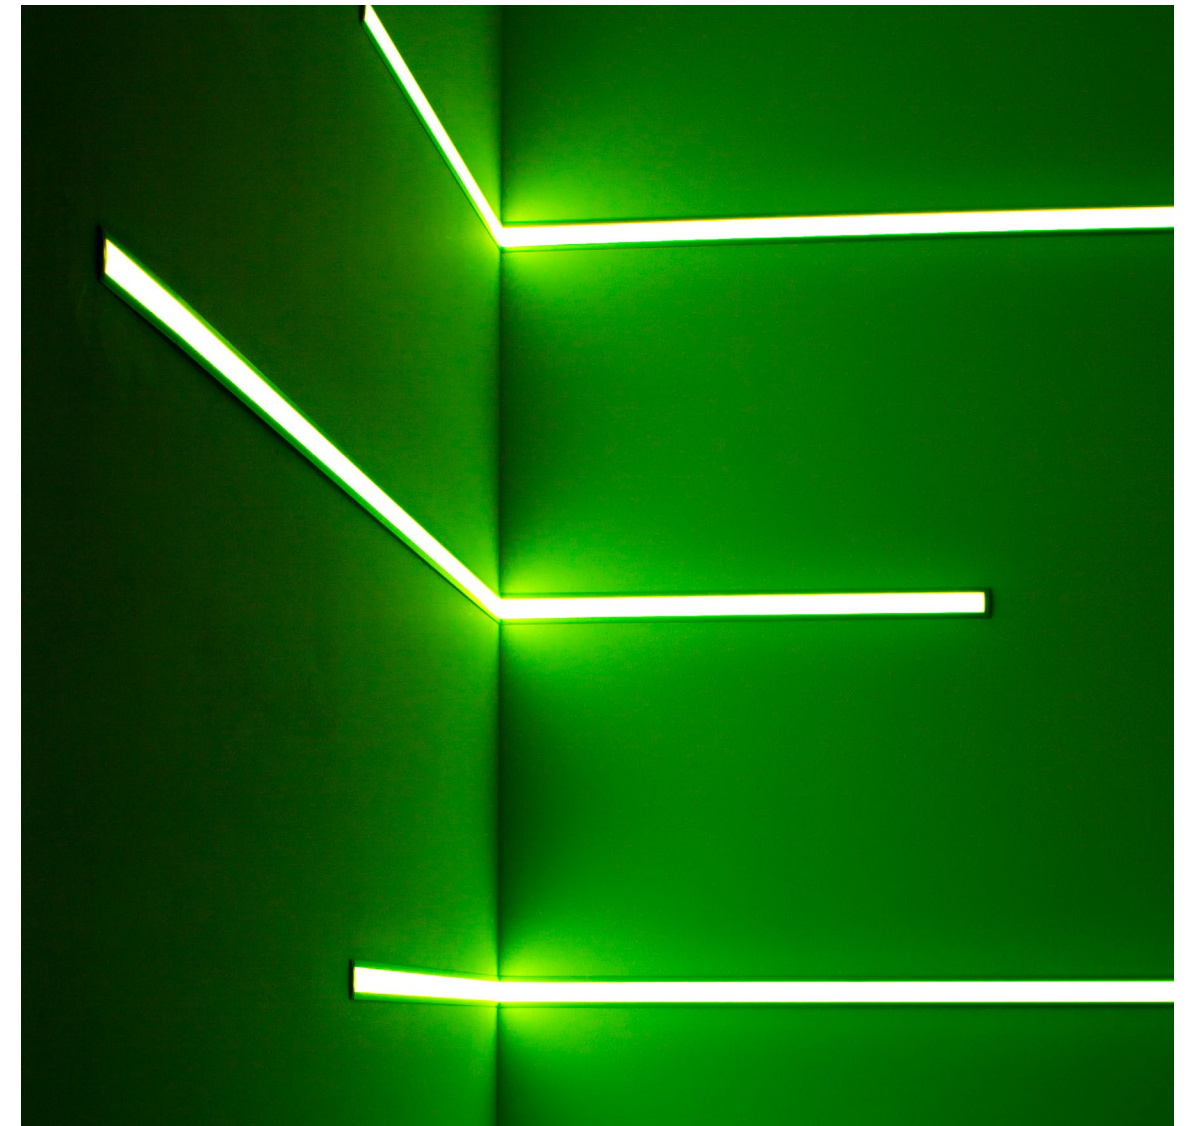

type C

Linear Systems

For a more prominent, conspicuous solution to the Type A linear systems, the Type C solutions provide a wider, thicker lines of illumination. This also allows for increased light output thanks to the double row LED light sources.

TECHNICAL SPECIFICATIONS

IP rating	IP20
CRI	>70-80
Lamp Life	50,000 hours
Voltage	12V DC / 24V DC
Driver	Fixed and Dimmable options
LED Warranty	5 Years
Material	Extruded aluminium
Finish	Anodised / any BS/RAL
Diffuser	Clear / Frosted / Semi-Frosted
Protection Rating	Class 1
Accessories	Surface mounting clips / End caps