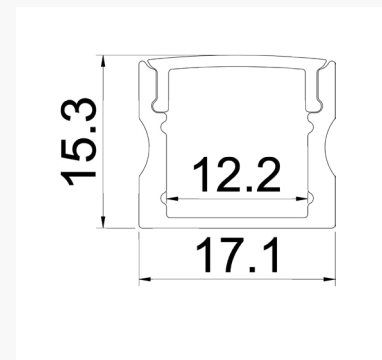

- Greater concealment of the LEDs, providing a more even spread illumination.
- Surface mounted with clips

EC-SL15-H1	End Cap Plain
EC-SL157-H2	End Cap + cable hole
LP-MC-SL15	Mounting clip