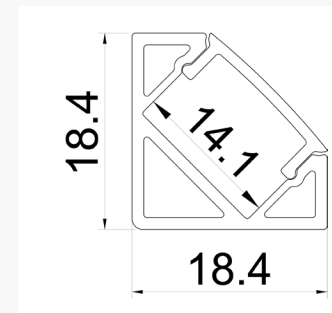

- Ideal for corner applications, providing a 45° illumination.
- Surface mounted with clips

EC-D1	End Cap Plain
EC-D2	End Cap + cable hole
LP-MC-D1	Mounting clip