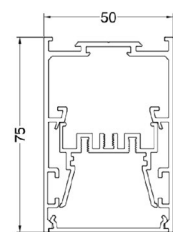

Broadline

Surface Mounted

LIGHT DETAILS

Length	CCT	Wattage	Lumens	Efficacy
584mm	3000K	15W	2350lm	161lm/W
584mm	4000K	15W	2470lm	169lm/W
1144mm	3000K	29W	4700lm	161lm/W
1144mm	4000K	29W	4940lm	169lm/W
1424mm	3000K	37W	5870lm	161lm/W
1424mm	4000K	37W	6170lm	169lm/W
1704mm	3000K	44W	7045lm	161lm/W
1704mm	4000K	44W	7410lm	169lm/W