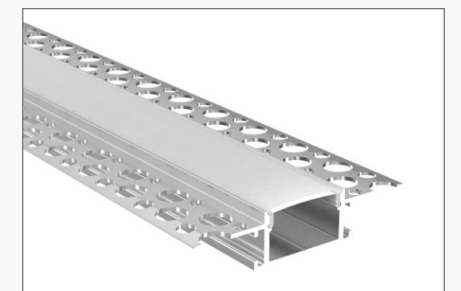

Wide Trimless
ALP71

Build your linear system

Complete the order system opposite using the codes for your chosen Type A or C Light Source and Type C Profile option. We will advise on the ideal driver for each Linear solution to fit the specific requirements.

If you would like advice or require a bespoke linear system, get in touch with our team and we can develop the best solution for you.

Light Source	Length	Profile	Diffuser	Suffix
S****	/1000/ 1000mm	ALW8 Wide Surface	C Clear	.8
	/2000/ 2000mm	ALRW8 Wide Recessed	F Frosted	
/****/	[Custom]	ALP71 Wide Trimless	F50 Semi-frosted	

/****/ State length required in mm (we will provide relevant couplers & terminations to suit each project).