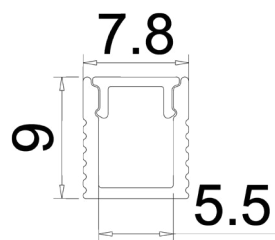

The Sovereign Linear Nano is our thinnest profile, perfect for the most subtle of illumination. This surface-mounted system combines a quality aluminium profile with a 24V DC high CRI 90 light source, resulting in a system providing pinpoint high quality illumination.

It is available with a choice of three different quality UV resistant, snap-in diffusers; frosted, semi-frosted and transparent. The fully frosted diffuser transforms the individual LEDs into a smooth, soft illumination.