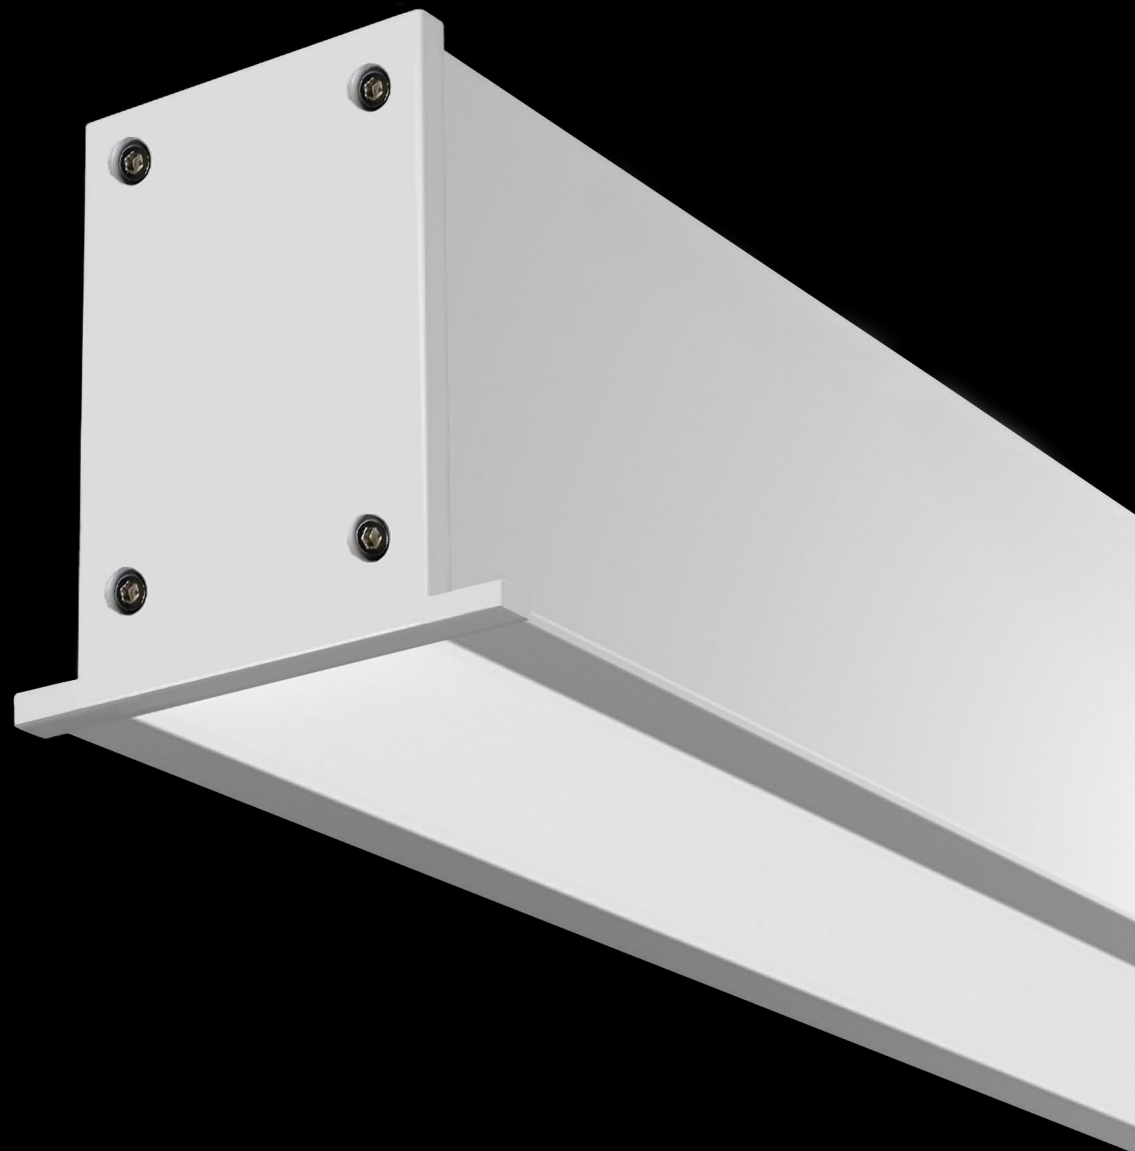

Product Family		Housing Colour		CCT		Suffix
S18620IPR	584mm	/X5	Textured white	00	3000K	.8
S18622IPR	1144mm	/X4	Textured black	01	4000K	
S18623IPR	1424mm	/X2	Textured silver			
S18624IPR	1704mm					

EM and dimmable options available - see page 48 for ordering info.

Broadline IP65

Recessed

LIGHT DETAILS

Length	CCT	Wattage	Lumens	Efficacy
584mm	3000K	15W	2350lm	161lm/W
584mm	4000K	15W	2470lm	169lm/W
1144mm	3000K	29W	4700lm	161lm/W
1144mm	4000K	29W	4940lm	169lm/W
1424mm	3000K	37W	5870lm	161lm/W
1424mm	4000K	37W	6170lm	169lm/W
1704mm	3000K	44W	7045lm	161lm/W
1704mm	4000K	44W	7410lm	169lm/W

Note: bespoke lengths available

TECHNICAL SPECIFICATIONS

IP rating	IP65
CRI	>80
Lamp Life	50,000 hours
Light Source	Tridonic LLE LED
Voltage	240V
Driver	Integrated high efficiency
LED Warranty	5 Years

HOUSING

Material	Extruded aluminium
Finish	Powder coated
Protection Rating	Class 1
Optics	Opal / Prismatic diffuser
Weight	2.5kg @ 600mm
Mounting	Wall / Ceiling recessed

The Broadline IP65 Recessed can be installed in exterior environments thanks to the weatherproof design.

Produced in high quality aluminium extruded profile, the Sovereign Broadline IP65 Recessed luminaire is available in a choice of lengths available, including bespoke individual lengths of up to 2mts.

Broadline IP65 Recessed