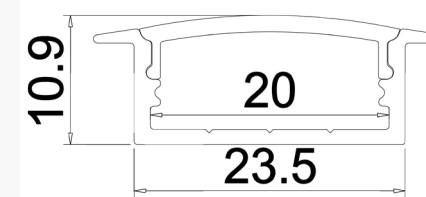

- More concealed illumination by recessing the light source further within the wall.
- Interior wall or ceiling recessed

EC-RSL15-H1	End Cap Plain
EC-RSL15-H2	End Cap + cable hole