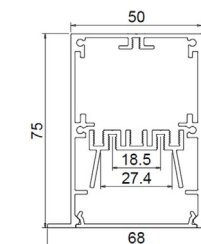

Broadline

Recessed

LIGHT DETAILS

Length	CCT	Wattage	Lumens	Efficacy
584mm	3000K	15W	2350lm	161lm/W
584mm	4000K	15W	2470lm	169lm/W
1144mm	3000K	29W	4700lm	161lm/W
1144mm	4000K	29W	4940lm	169lm/W
1424mm	3000K	37W	5870lm	161lm/W
1424mm	4000K	37W	6170lm	169lm/W
1704mm	3000K	44W	7045lm	161lm/W
1704mm	4000K	44W	7410lm	169lm/W

Note: bespoke lengths available