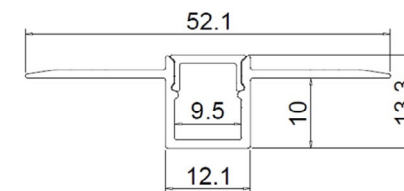

The Sovereign Linear Trimless Narrow is the most subtle of all our linear systems, combining one of the thinnest profiles with the most concealed installation type.

This plaster-over design means edges are completely hidden within the plasterboard. Ideal for the most minimal and clean lighting solutions, in areas where aesthetic beauty and design is of high priority.