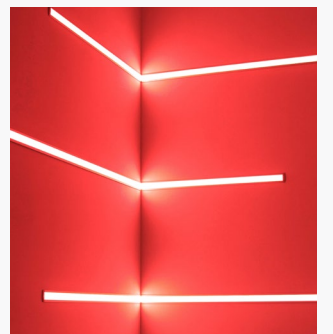

High Power Single Colour

Perfect for adding a touch of pure colour to an installation, these light options are based on our most popular High Power 5050 LED module. An excellent combination of high light output with a strong colour to provide outstanding results.

Cat No.	Wattage	CCT	Lumen Output	Voltage	LEDS/mtr
S18360	14.4W/mtr	Blue (465-470nm)	320lm/mtr	24V DC	60 LEDs
S18361	14.4W/mtr	Amber (590nm)	360lm/mtr	24V DC	60 LEDs
S18362	14.4W/mtr	Red (620-625nm)	360lm/mtr	24V DC	60 LEDs
S18363	14.4W/mtr	Green (520-525nm)	810lm/mtr	24V DC	60 LEDs