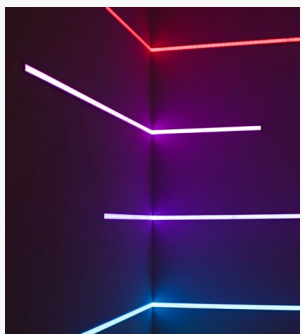

Adjustable RGB

A truly versatile product which can provide anything from basic colour change using our inexpensive RGB controllers, right up to a full DMX control system. Supplied in 24V DC although 12V DC is available for specific projects where required.

Cat No.	Wattage	CCT	Voltage	LEDS/mtr
S18353	14.4/mtr	RGB	24V DC	60 LEDs