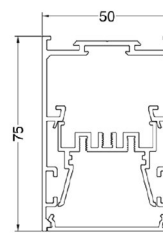

Broadline

Suspended

LIGHT DETAILS - DIRECT