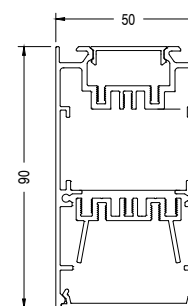

LIGHT DETAILS - DIRECT/INDIRECT