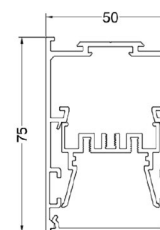

Broadline IP65

Surface Mounted

LIGHT DETAILS