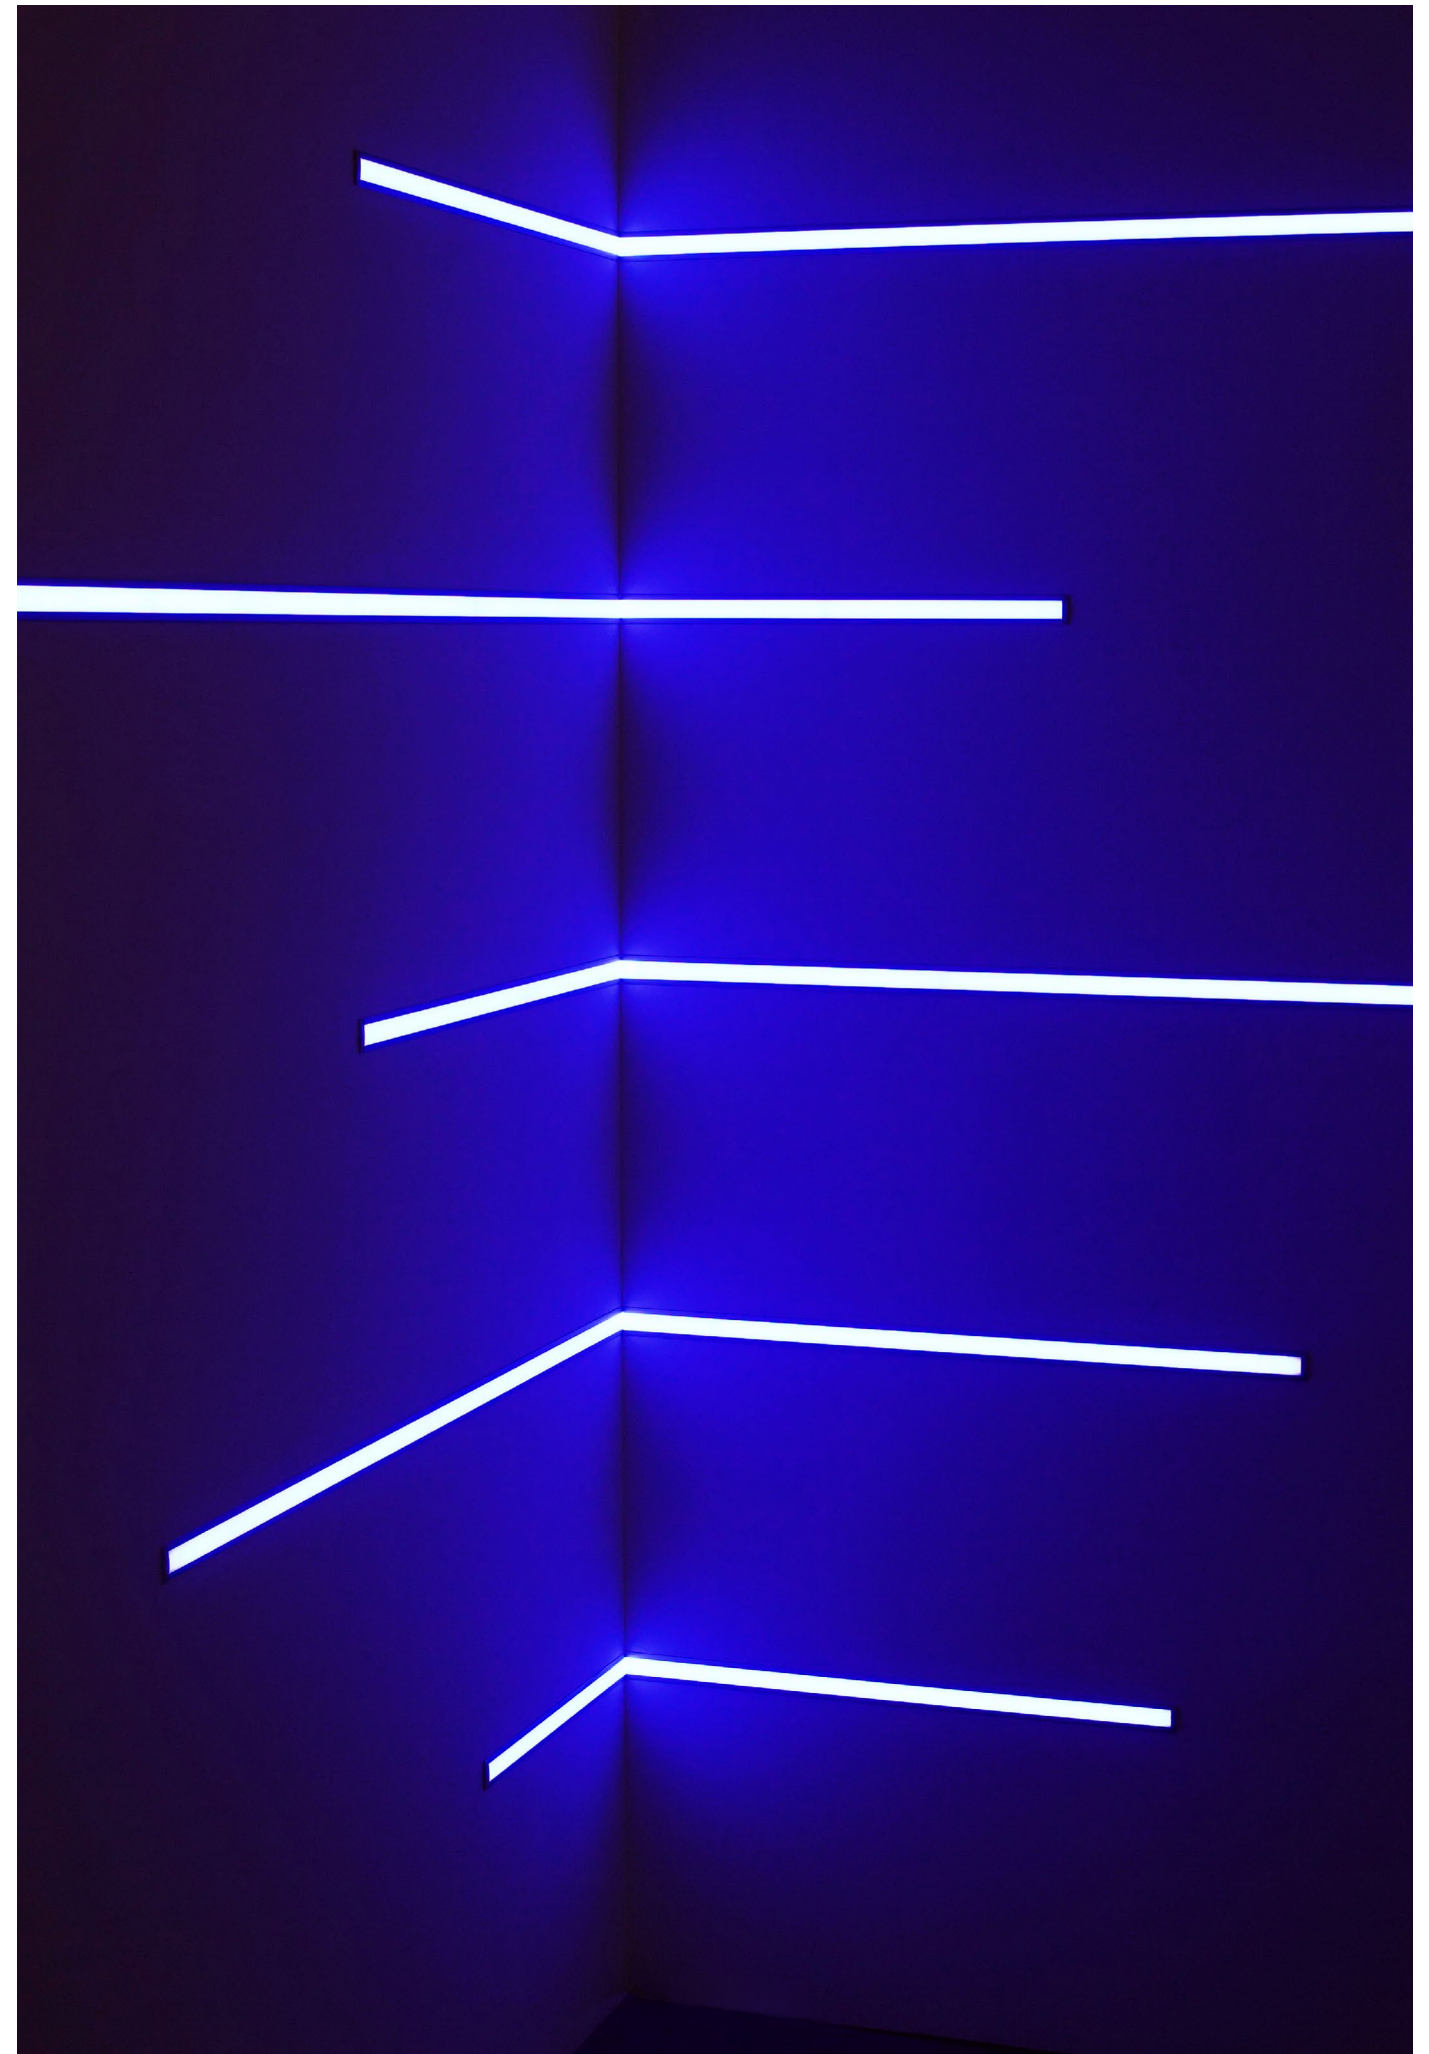

The Sovereign Linear Nano is our thinnest profile, perfect for the most subtle of illumination. This surface-mounted system combines a quality aluminium profile with a 24V DC high CRI 90 light source, resulting in a system providing pinpoint high quality illumination.