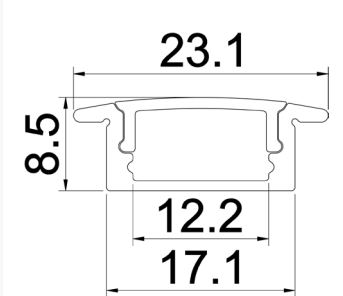

Build your linear system

Complete the order system opposite using the codes for your chosen Type A Light Source and Profile options. We will advise on the ideal driver for each Linear solution to fit the specific requirements.

If you would like advice or require a bespoke linear system, such as more complex angles and shapes, get in touch with our team and we can develop the best solution for you.