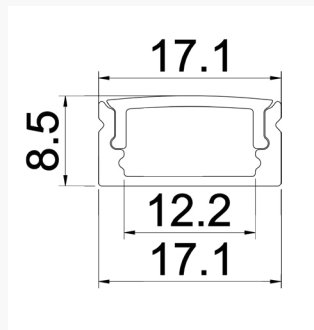

type A Profiles

A range of profiles designed to house type A light outputs.

Slimline Surface
AL7

- Our most versatile linear system
- Surface mounted with clips

EC-SL7-H1	End Cap Plain
EC-SL7-H2	End Cap + cable hole
LP-MC-SL7	Mounting clip