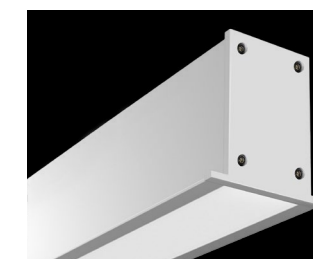

Broadline IP65 Recessed