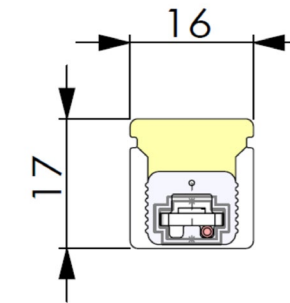

The Sovereign Linear Twist is a fully malleable linear system. Simultaneously bendable horizontally and vertically, this is one of the most flexible systems on the market.

Housed in a IP67 rated enclosure, the Sovereign Linear Twist can be used for both interior and exterior applications. A perfect replacement for neon tube lighting, building and signage illumination, bathroom lighting, cove and general lighting.

Available in any length up to 20 metres, with lengths over 10m supplied with feed from both ends. Mounted in profile lengths with mounting clips. Available in a range of colour temperatures.

ACCESSORIES

18398.0001	Transparent PC clips for indoor applications
18398.0002	AL profile for outdoor application 1mtr + clips
18398.0003	AL profile for outdoor application 50mm + clips
18398.0004	Stainless steel chain: 1m length

LIGHT DETAILS

Wattage	CCT	CCT Range	Voltage	Efficacy
12W/mtr	2700K	2600-2800K	24V DC	500lm/mtr
12W/mtr	3000K	2850-3150K	24V DC	550lm/mtr
12W/mtr	4000K	3830-4170K	24V DC	550lm/mtr
12W/mtr	5000K	4750-5250K	24V DC	550lm/mtr

Family Code	CCT	Length	Mains Feed	Suffix
S18397 Linear Twist	/2.7K 2700K	/1000 1000mm	/E End	.8
	/3K 3000K	/2000 2000mm	/S Side	
	/4K 4000K	/3000 3000mm	/R Rear	
	/5K 5000K	/**** [Custom]		

/****/ State length required in mm (we will provide relevant couplers & terminations to suit each project).

Linear Twist

Linear System