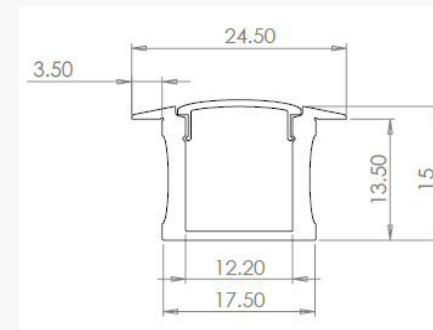

- More concealed illumination by recessing the light source further within the wall.
- Interior wall or ceiling recessed

EC-RSL15-H1	End Cap Plain
EC-RSL15-H2	End Cap + cable hole