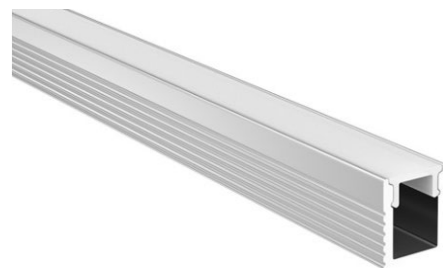

The Sovereign Linear Nano is our thinnest profile, perfect for the most subtle of illumination. This surface-mounted system combines a quality aluminium profile with a 24V DC high CRI 90 light source, resulting in a system providing pinpoint high quality illumination.

It is available with a choice of three different quality UV resistant, snap-in diffusers; frosted, semi-frosted and transparent. The fully frosted diffuser transforms the individual LEDs into a smooth, soft illumination.