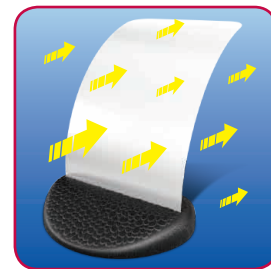

ECOFLEX

The 'eco-nomical' and 'eco-friendly' high performance sign, ideal for pavement, roadside and forecourt promotions

Single nylon fixing – no tools required

Chosen by leading brands and retailers

Tested in winds over 70 mph

★ Aluminium panel and recycled PVC base are fully recyclable

2 minutes to assemble

No tools assembly

In Stock

| Stock Options | | | | |
|-------------------|-------------------------------|---------------------|-------------------------|------------|
| Display Area (mm) | O/A Dimensions (w x h x d mm) | Approx. Weight (kg) | Stock Colour Panel/Base | Order Code |
| 460 x 783 | 523 x 870 x 490 | 9 | White/Black | ECOFLEX |