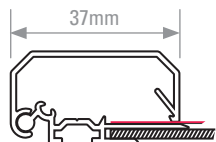

STANDARD Snapframes – 37mm Profile with Mitred Corners (wood grain finish)			
Poster Size	Display Area (mm)	O/A Dimensions (mm)	Stock Status
A3	284 × 407	343 × 466	 Made to Order
A2	407 × 581	466 × 640	
A1	581 × 828	640 × 887	
A0	828 × 1175	887 × 1234	
20" × 30"	495 × 749	554 × 808	
30" × 40"	749 × 1003	808 × 1062	
40" × 60"	1003 × 1511	1062 × 1570	
500 × 700mm	487 × 687	546 × 746	
700 × 1000mm	687 × 987	746 × 1046	
1000 × 1400mm	987 × 1387	1046 × 1446	

Our 37mm Profile with Mitred Corners (wood grain finish) is also available as **Snapframe Chalk/Poster Boards** in A3, A2 and A1 stock sizes. See page 47 for further details.