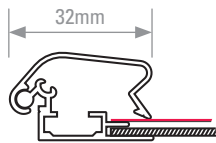

STANDARD Snapframes – 32mm Profile with Mitred or Round Corners			
Poster Size	Display Area (mm)	O/A Dimensions (mm)	Stock Status
A3	275 × 398	339 × 462	 Made to Order
A2	398 × 572	462 × 636	
A1	572 × 819	636 × 883	
A0	819 × 1166	883 × 1230	
20" × 30"	486 × 740	550 × 804	
30" × 40"	740 × 994	804 × 1058	
40" × 60"	994 × 1502	1058 × 1566	
500 × 700mm	478 × 678	542 × 742	
700 × 1000mm	678 × 978	742 × 1042	
1000 × 1400mm	978 × 1378	1042 × 1442