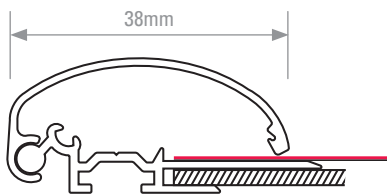

SECURITY SNAPFRAMES

Virtually impossible to open by hand, these snapframes open easily with our hand-held opening tool (available separately).

SECURITY Snapframes – 25mm Profile with Mitred Corners					
Poster Size	Display Area (mm)	O/A Dimensions (mm)	Approx.Weight (kg)	Stock Status	Order Code
A4	190 × 277	240 × 327	0.5	In Stock	SNSA425SA
A3	277 × 400	327 × 450	0.8	In Stock	SNSA325SA
A2	400 × 574	450 × 624	1.3	In Stock	SNSA225SA
A1	574 × 821	624 × 871	2.4	In Stock	SNSA125SA
A0	821 × 1168	871 × 1218	4	Made to Order	UCZ255N0A0
20" × 30"	488 × 742	538 × 792	1.8	In Stock	SNS2325SA
30" × 40"	742 × 996	792 × 1046	3.5	Made to Order	UCZ255N034
40" × 60"	996 × 1504	1046 × 1554	6	Made to Order	UCZ255N046
500 × 700mm	480 × 680	530 × 730	1.7	Made to Order	UCZ255N0B2
700 × 1000mm	680 × 980	730 × 1030	3.3	Made to Order	UCZ255N0B1

SECURITY Snapframes – 38mm Profile with Mitred Corners**					
Poster Size	Display Area (mm)	O/A Dimensions (mm)	Approx. Weight (kg)	Stock Status	Order Code
A2	379 × 553	463 × 637	1.8	Made to Order	SFSA238
A1	553 × 800	637 × 884	3.2	Made to Order	SFSA138
A0	800 × 1147	884 × 1231	5.2	In Stock	SNSA038SA(S)
20" × 30"	467 × 721	551 × 805	2.8	Made to Order	SFS203038
30" × 40"	721 × 975	805 × 1059	4.2	In Stock	SNS3438SA(S)
40" × 60"	975 × 1483	1059 × 1567	7.2	In Stock	SNS4638SA(S)
500 × 700mm	459 × 659	543 × 743	2.5	Made to Order	-
700 × 1000mm	659 × 959	743 × 1043	3.8	Made to Order	-
1000 × 1400mm	959 × 1359	1043 × 1443	6.5	Made to Order	-