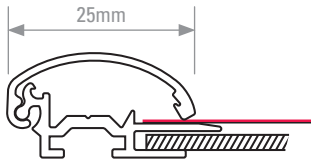

SECURITY SNAPFRAMES

Virtually impossible to open by hand, these snapframes open easily with our hand-held opening tool (available separately).

SECURITY Snapframes – 25mm Profile with Mitred Corners					
Poster Size	Display Area (mm)	O/A Dimensions (mm)	Approx.Weight (kg)	Stock Status	Order Code
A4	190 × 277	240 × 327	0.5	In Stock	SNSA425SA
A3	277 × 400	327 × 450	0.8	In Stock	SNSA325SA
A2	400 × 574	450 × 624	1.3	In Stock	SNSA225SA
A1	574 × 821	624 × 871	2.4	In Stock	SNSA125SA
A0	821 × 1168	871 × 1218	4	Made to Order	UCZ255N0A0
20" × 30"	488 × 742	538 × 792	1.8	In Stock	SNS2325SA
30" × 40"	742 × 996	792 × 1046	3.5	Made to Order	UCZ255N034
40" × 60"	996 × 1504	1046 × 1554	6	Made to Order	UCZ255N046
500 × 700mm	480 × 680	530 × 730	1.7	Made to Order	UCZ255N0B2
700 × 1000mm	680 × 980	730 × 1030	3.3	Made to Order	UCZ255N0B1

SECURITY Snapframes – 38mm Profile with Mitred Corners**					
Poster Size	Display Area (mm)	O/A Dimensions (mm)	Approx. Weight (kg)	Stock Status	Order Code
A2	379 × 553	463 × 637	1.8	Made to Order	SFSA238
A1	553 × 800	637 × 884	3.2	Made to Order	SFSA138
A0	800 × 1147	884 × 1231	5.2	In Stock	SNSA038SA(S)
20" × 30"	467 × 721	551 × 805	2.8	Made to Order	SFS203038
30" × 40"	721 × 975	805 × 1059	4.2	In Stock	SNS3438SA(S)
40" × 60"	975 × 1483	1059 × 1567	7.2	In Stock	SNS4638SA(S)
500 × 700mm	459 × 659	543 × 743	2.5	Made to Order	-
700 × 1000mm	659 × 959	743 × 1043	3.8	Made to Order	-
1000 × 1400mm	959 × 1359	1043 × 1443	6.5	Made to Order	-