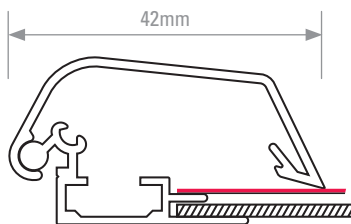

SECURITY SNAPFRAMES

Virtually impossible to open by hand, these snapframes open easily with our hand-held opening tool (available separately).

SECURITY Snapframes – 25mm Profile with Mitred Corners					
Poster Size	Display Area (mm)	O/A Dimensions (mm)	Approx.Weight (kg)	Stock Status	Order Code
A4	190 × 277	240 × 327	0.5	In Stock	SNSA425SA
A3	277 × 400	327 × 450	0.8	In Stock	SNSA325SA
A2	400 × 574	450 × 624	1.3	In Stock	SNSA225SA
A1	574 × 821	624 × 871	2.4	In Stock	SNSA125SA
A0	821 × 1168	871 × 1218	4	Made to Order	UCZ255N0A0
20" × 30"	488 × 742	538 × 792	1.8	In Stock	SNS2325SA
30" × 40"	742 × 996	792 × 1046	3.5	Made to Order	UCZ255N034
40" × 60"	996 × 1504	1046 × 1554	6	Made to Order	UCZ255N046
500 × 700mm	480 × 680	530 × 730	1.7	Made to Order	UCZ255N0B2
700 × 1000mm	680 × 980	730 × 1030	3.3	Made to Order	UCZ255N0B1

SECURITY Snapframes – 38mm Profile with Mitred Corners**					
Poster Size	Display Area (mm)	O/A Dimensions (mm)	Approx. Weight (kg)	Stock Status	Order Code
A2	379 × 553	463 × 637	1.8	Made to Order	SFSA238
A1	553 × 800	637 × 884	3.2	Made to Order	SFSA138
A0	800 × 1147	884 × 1231	5.2	In Stock	SNSA038SA(S)
20" × 30"	467 × 721	551 × 805	2.8	Made to Order	SFS203038
30" × 40"	721 × 975	805 × 1059	4.2	In Stock	SNS3438SA(S)
40" × 60"	975 × 1483	1059 × 1567	7.2	In Stock	SNS4638SA(S)
500 × 700mm	459 × 659	543 × 743	2.5	Made to Order	-
700 × 1000mm	659 × 959	743 × 1043	3.8	Made to Order	-
1000 × 1400mm	959 × 1359	1043 × 1443	6.5	Made to Order	-