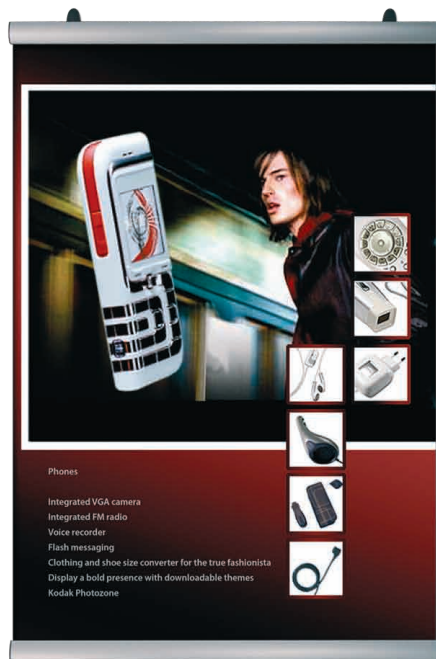

POSTER CLAMP

Heavy duty gripping action for materials up to 500 micron (0.5mm) thick

- Ideal for large/heavy weight posters or banners
- Silver anodised aluminium finish – can be powder coated with any RAL colour (minimum order quantity: 100)
- Each set consists of a pair of 2-part 30mm aluminium rails

★ Fully recyclable aluminium rails

No assembly required

In Stock
Certain sizes made to order

Standard Options			
Poster/Panel Width (mm)	Approx. Weight (kg)	Stock Status	Order Code
210 (e.g. A5 or A4)	0.26	Made to Order	UPC00SN021
297 (e.g. A4 or A3)	0.29	Made to Order	UPC00SN030
420 (e.g. A3 or A2)	0.4	Made to Order	UPC00SN042
500	0.5	In Stock	PC500
594 (e.g. A2 or A1)	0.5	Made to Order	UPC00SN060
700	0.65	In Stock	PC700
841 (e.g. A1 or A0)	0.75	Made to Order	UPC00SN085
1000	0.95	In Stock	PC1000
1200	1	Made to Order	UPC00SN120

Available in custom sizes made to order (minimum order quantities apply).