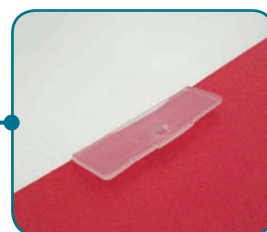

Pull down poster cartridge for safe and easy poster change

- Suitable for indoor and outdoor use
- Hard-wearing aluminium frame
- Clear polycarbonate poster cover sheet with silver printed border as standard
- Hidden pre-drilled holes for wall-mounting

Apply finger pressure just above border and lift

Poster cover security fixings

Internal frame detail

**Posters are held in place by 4 × 'poster-pinch' holders on top edge of cartridge**

Open 'poster-pinch' mounts to add or change posters

Place poster within 'poster-pinch' opening

Close 'poster-pinch' mounts to pierce and grip poster

Stock Options			
Poster Size	O/A Dimensions (mm)	Approx. Weight (kg)	Order Code
A0	937 × 1295	8.4	HISA0SA(S)
30" × 40"	858 × 1122	7.2	HIS34SA(S)
40" × 60"	1112 × 1630	12	HIS46SA(S)