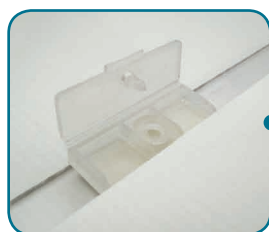

Pull down poster cartridge for safe and easy poster change

- Suitable for indoor and outdoor use
- Hard-wearing aluminium frame
- Clear polycarbonate poster cover sheet with silver printed border as standard
- Hidden pre-drilled holes for wall-mounting

Apply finger pressure just above border and lift

Poster cover security fixings

Internal frame detail

**Posters are held in place by 4 × 'poster-pinch' holders on top edge of cartridge**

Open 'poster-pinch' mounts to add or change posters

Place poster within 'poster-pinch' opening

Close 'poster-pinch' mounts to pierce and grip poster

Stock Options			
Poster Size	O/A Dimensions (mm)	Approx. Weight (kg)	Order Code
A0	937 × 1295	8.4	HISA0SA(S)
30" × 40"	858 × 1122	7.2	HIS34SA(S)
40" × 60"	1112 × 1630	12	HIS46SA(S)