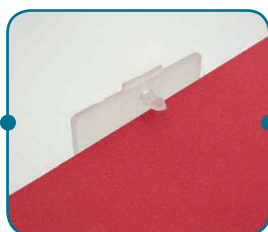

Pull down poster cartridge for safe and easy poster change

- Suitable for indoor and outdoor use
- Hard-wearing aluminium frame
- Clear polycarbonate poster cover sheet with silver printed border as standard
- Hidden pre-drilled holes for wall-mounting

Apply finger pressure just above border and lift

Poster cover security fixings

Internal frame detail

**Posters are held in place by 4 × 'poster-pinch' holders on top edge of cartridge**

Open 'poster-pinch' mounts to add or change posters

Place poster within 'poster-pinch' opening

Close 'poster-pinch' mounts to pierce and grip poster

Stock Options			
Poster Size	O/A Dimensions (mm)	Approx. Weight (kg)	Order Code
A0	937 × 1295	8.4	HISA0SA(S)
30" × 40"	858 × 1122	7.2	HIS34SA(S)
40" × 60"	1112 × 1630	12	HIS46SA(S)