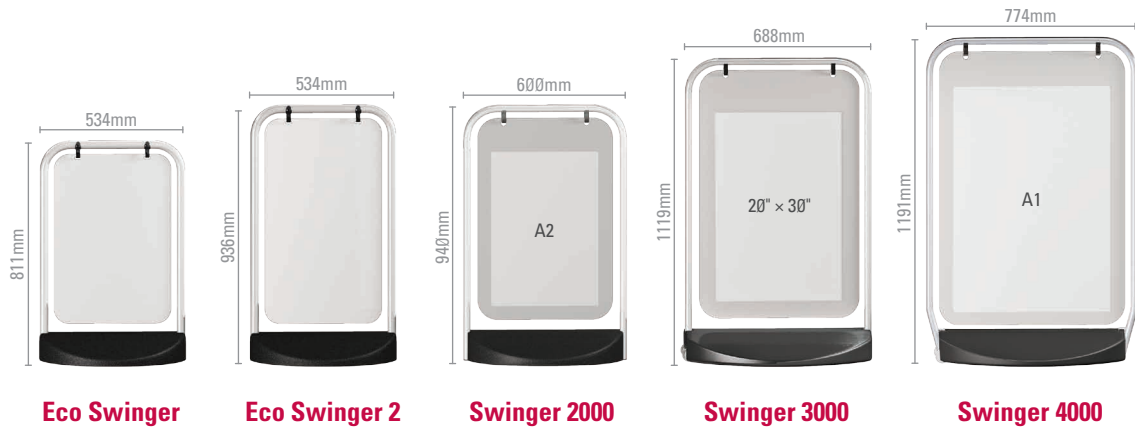

THE SWINGER FAMILY

Aluminium Panel Option	✓	✓	✓	✓	✗
Interchangeable Poster Option	✗	✗	✓	✓	✓

TOP-OPENING POSTER POCKET

Patent Application No. GB0820046.1

All Swingers for posters now feature our new top-opening poster pockets.

- Greater ease of access to posters
- Significantly reduced risk of poster loss
- Self-closing magnetic poster pocket
- Improved hygiene – opening is now much higher from ground level
- Fitted as standard on Swinger 2000, 3000 and 4000 poster options

During trials, customers have unanimously voted in favour of the top-opening poster pocket versus the previous (and competitors') bottom-opening design.