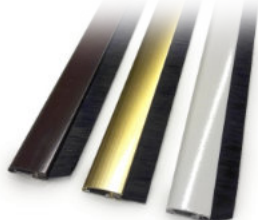

Domestic Door Seals Brown - Brass - White