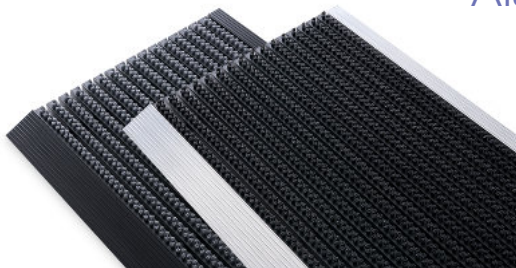

Also in Stock

Hello Mats

- Heavy duty outdoor quality doormats