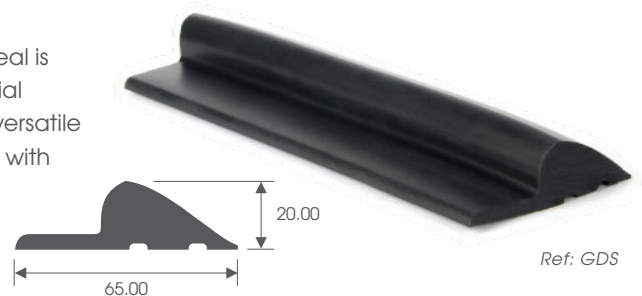

#### Rubber Seals

Top of garage door.

Bottom of garage door.

Floor and bottom of garage door.

#### Rubber Seal - RS

We are able to offer an aluminium carrier complete with rubber insert for your garage doors.

- Ideal seal for top and bottom of garage doors.
- Long service life weather seals which withstand hot/cold extreme temperatures.
- EPDM Rubber inserts.
- Available in 30mm & 55mm trim lengths.
- Aluminium fixing carrier - Choose 180°, 45° or 90°.
- Aluminium standard lengths in 2m, 2.5m and 3m.

#### Garage Door Seal - GDS

This garage door floor threshold seal is ideal for domestic and commercial garage doors. 20mm depth, this versatile and quality product provides you with a flexible sealing solution. Price per metre.