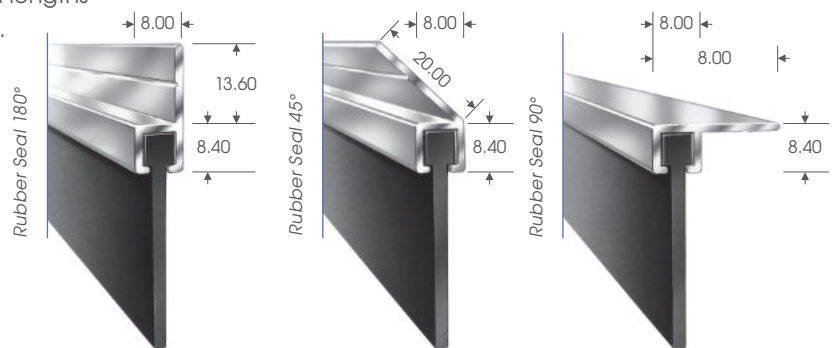

#### Rubber Seals

Top of garage door.

Bottom of garage door.

Floor and bottom of garage door.

#### Rubber Seal - RS

We are able to offer an aluminium carrier complete with rubber insert for your garage doors.

- Ideal seal for top and bottom of garage doors.
- Long service life weather seals which withstand hot/cold extreme temperatures.
- EPDM Rubber inserts.
- Available in 30mm & 55mm trim lengths.
- Aluminium fixing carrier - Choose 180°, 45° or 90°.
- Aluminium standard lengths in 2m, 2.5m and 3m.