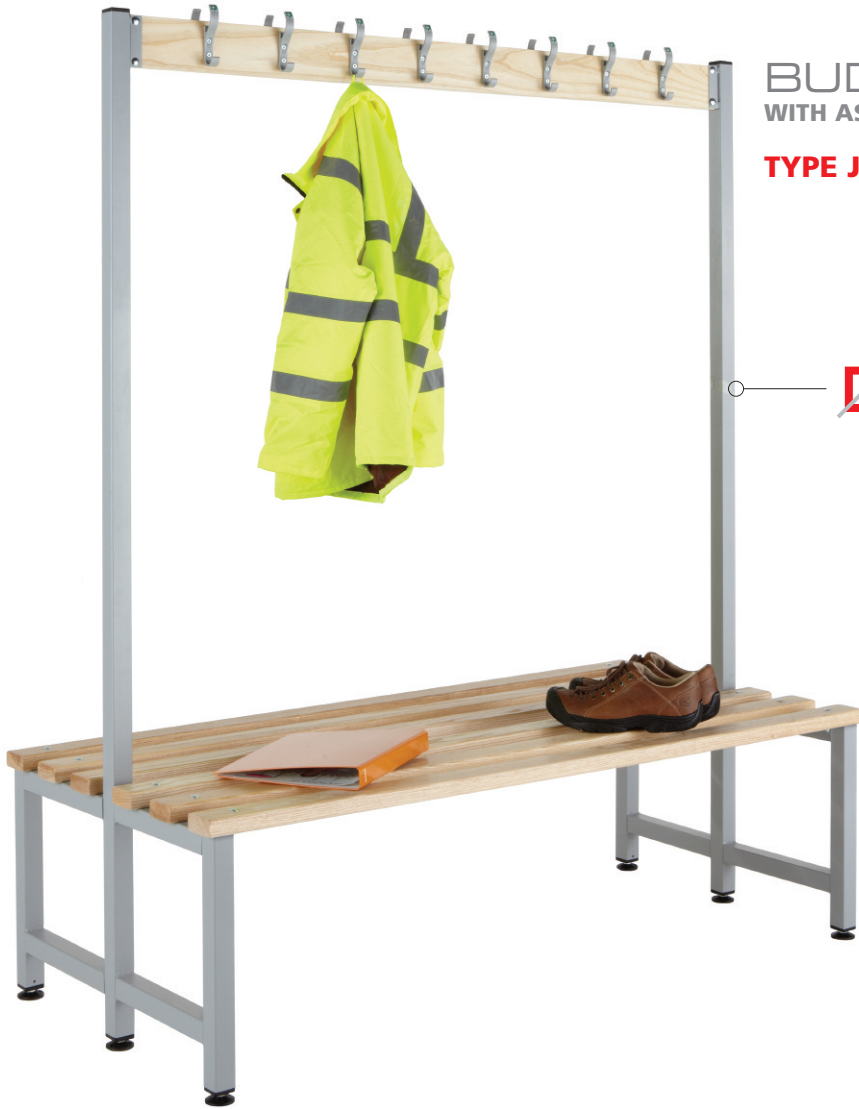

### SQUARE TUBE

ONLY AVAILABLE IN  
**SILVER**

**BUDGET HOOK BENCH**  
WITH ASH SLATS

**TYPE J**

**ROBUST FRAMES**

All budget frames are constructed from **robust 38mm square, thick wall tubing** with welded joints for strength and durability.