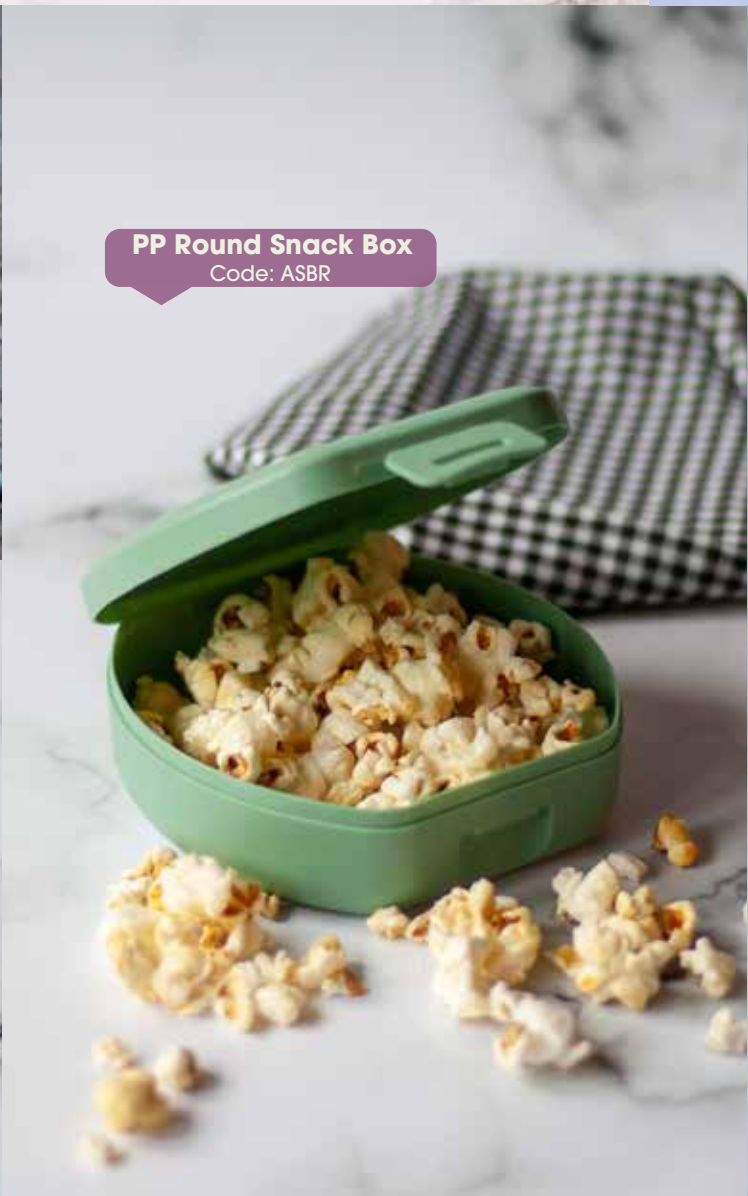

**PP Banana Box**  
Code: ABANA

**Copolyester 500ml Clear Water Bottle**  
Code: 249CLE

**PP Lid for 500ml Water Bottle**  
Code: 258STB

**PP Apple Box**  
Code: AAPPLE

**PP Round Snack Box**  
Code: ASBR