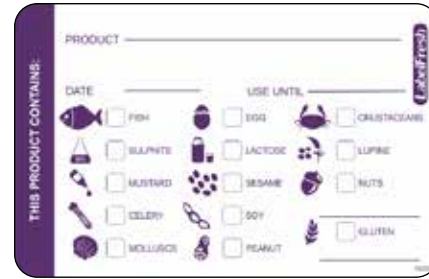

Food Allergen Labels - 500 per roll  
Removable labels ideal for marking the 14 main food allergens to serve meals according to diners dietary needs.  
Code: 801ALL  
Dimensions: L 7cm x W 4.5cm

**Frozen Food Labels - 500 per roll**

Removable frozen food storage labels to safely store any dishes or ingredients.

Code: 801FRO

Dimensions: L 7cm x W 4.5cm

**Food Allergen Labels - 500 per roll**

Removable labels ideal for marking the 14 main food allergens to serve meals according to diners dietary needs.

Code: 801ALL

Dimensions: L 7cm x W 4.5cm

**Takeaway Food Allergen Labels - 250 per roll**

Ideal for food collection or delivery services. Allows allergen identification. Tamper evident to provide extra security that the package or container has not been opened.