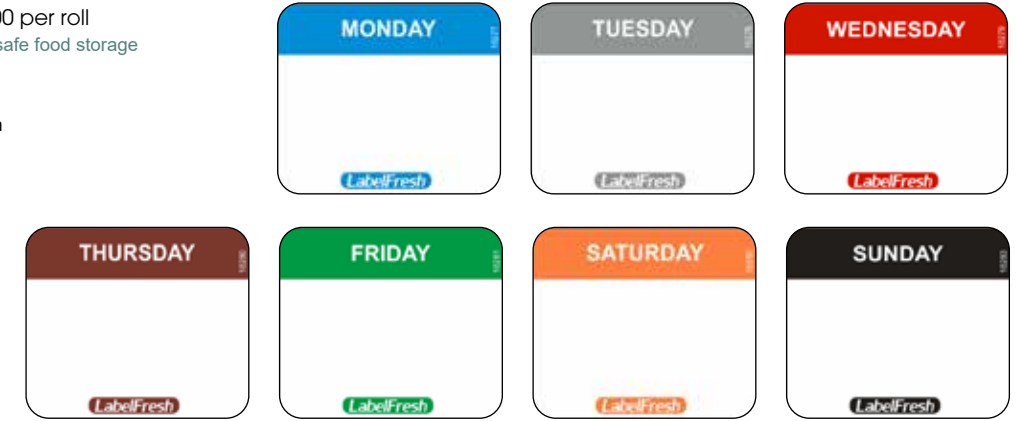

**Monoking Meal Box**  
Code: 857BLU

**Domus Meal Box**  
Code: 858BLU

**Blue Basic Meal Box**  
Code: 859BLU

# Labels

Weekly Easy Labels - 1000 per roll  
Removable labels perfect for safe food storage all week round.  
Code: 800  
Dimensions: L 3cm x W 2.5cm

- MON ● TUE ●
- WED ● THUR ●
- FRI ● SAT ●
- SUN ●

Weekly Pro Labels - 500 per roll  
Removable labels perfect for safe food storage. Colour coded with each day of the week to easily identify the correct food.  
Code: 801  
Dimensions: L 7cm x W 4.5cm