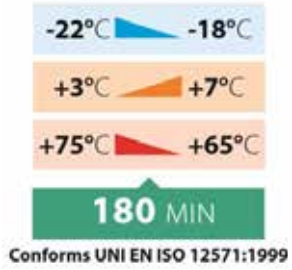

NEW 850BLA Insulated Box GN 1/2
250mm, 21.6 Litres

NEW 851BLA Insulated Box GN 1/1
210mm, 38.6 Litres

NEW 852BLA Insulated Box GN 1/1
280mm, 52.3 Litres