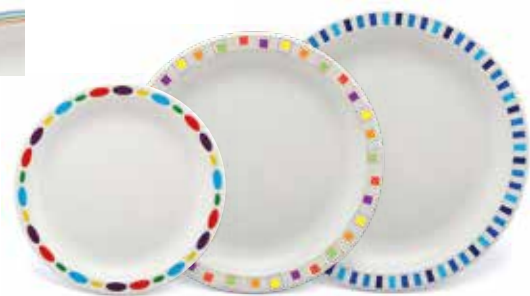

025 17cm Patterned Plate, **024** 23cm Patterned Plate & **228** Large 25.5cm Patterned Plate
17cm, 23cm and 25.5cm white plates with a patterned rim.

025 17cm Duo Plate & **024** 23cm Duo Plate
17cm and 23cm white plates with a solid colour band.