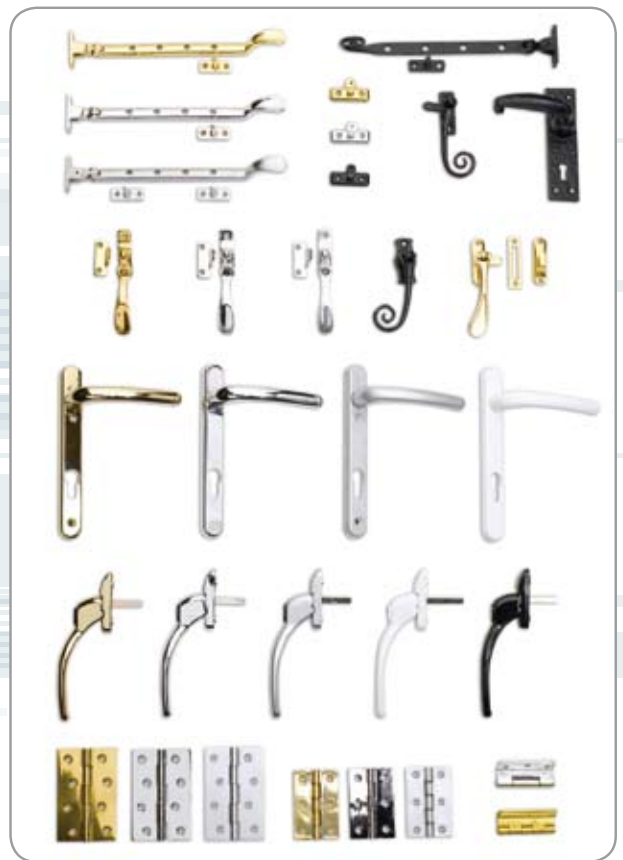

# contents

stormproof sash  
flush sash  
variety of joinery items  
projects  
oak range

1  
2  
3-7  
8-10  
11-13

**Window Energy Rating**  
GLYNGARY  
KIM 560095  
Stormproof-Peestay (Hardwood)

A	A
B	
C	
D	
E	
F	
G	