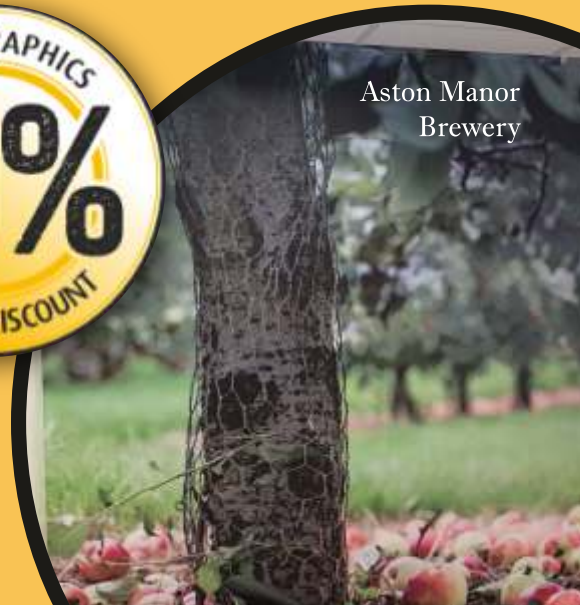

# Wall Graphics

Are you looking to brighten up and rejuvenate your indoor space? Or would you like to inject some colour and inspiration into your working area.

Exe Valley  
Leisure Centre

Our interior wall graphics are the ideal way to enhance the look of your work or social space.