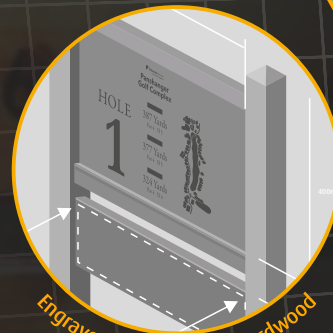

# The Westminster Flat Tee Sign

The Hardwood Framed Flat Top Tee Sign is a more economical version of the Peak Top sign.

With a traditional quality feel, this product is very popular for use from a sponsorship perspective.

It has become our best selling sign of choice over the years.

Aluminium main panel slots into groove in horizontal rail and posts

Aluminium sponsor panel screwed to hardwood backing panel

3 Halsgrove Units  
Tiverton Business Park  
Tiverton  
Devon  
EX16 6FR

**01884 253795**  
sales@kenwhitesigns.co.uk

www.kenwhitesigns.co.uk

Available at any size

Think

Etched Zinc Logo Plate

Etched Zinc Main Plate

Engraved Graphics in to Hardwood

Westminster  
Flat Tee Sign