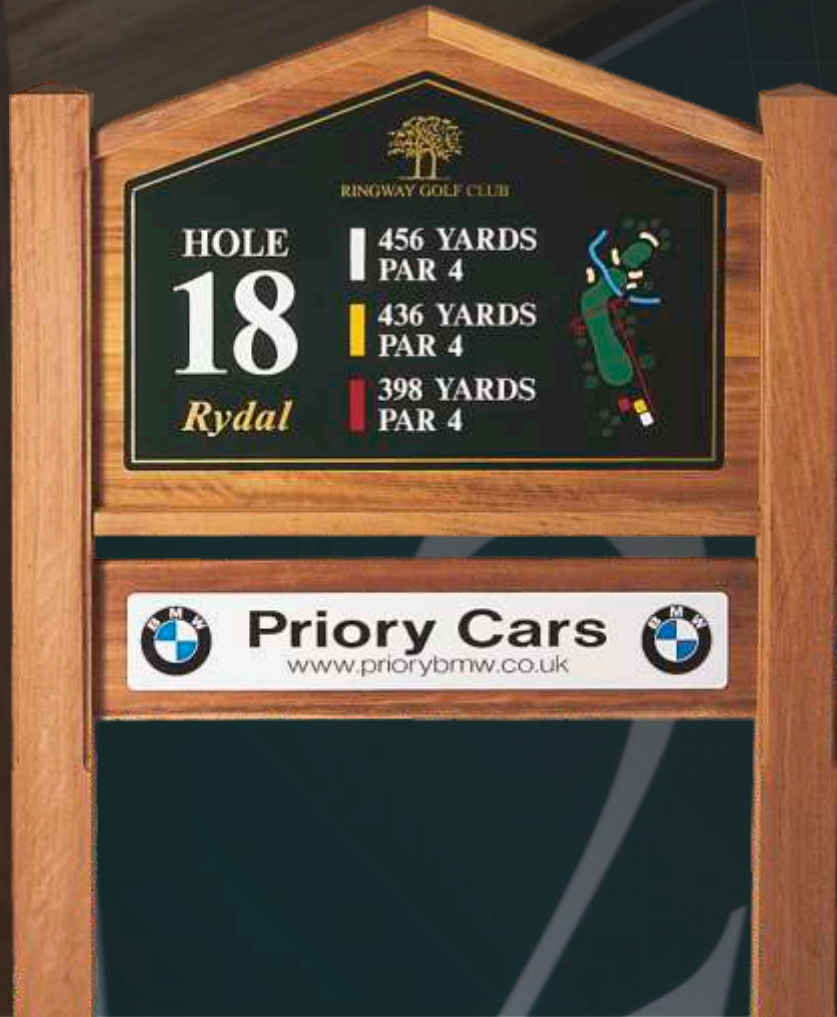

# The Westminster Peaked Tee Sign

This Hardwood Framed Peaked Top Tee Sign was created and launched by Ken White Signs in 2001. It quickly became the most popular Tee sign of choice.

Using a traditional quality feel that would add value to any golf course, this product is very popular for use from a sponsorship perspective.

Aluminium main panel slots into groove in horizontal rail and posts

Aluminium sponsor panel screwed to hardwood backing panel

3 Halsgrove Units  
 Tiverton Business Park  
 Tiverton  
 Devon  
 EX16 6FR

**01884 253795**  
[sales@kenwhitesigns.co.uk](mailto:sales@kenwhitesigns.co.uk)  
[www.kenwhitesigns.co.uk](http://www.kenwhitesigns.co.uk)

Available at any size

Think

Etched Zinc Logo Plate

Etched Zinc Main Plate

Engraved Graphics in to Hardwood

Westminster  
Peaked Tee Sign