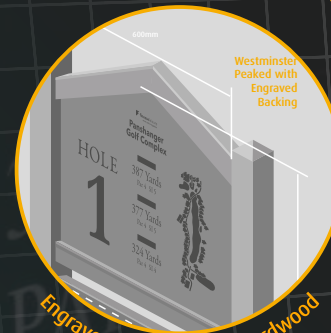

# The Westminster Peaked Tee Sign

This Hardwood Framed Peaked Top Tee Sign was created and launched by Ken White Signs in 2001. It quickly became the most popular Tee sign of choice.

Using a traditional quality feel that would add value to any golf course, this product is very popular for use from a sponsorship perspective.

**01884 253795**  
[sales@kenwhitesigns.co.uk](mailto:sales@kenwhitesigns.co.uk)  
[www.kenwhitesigns.co.uk](http://www.kenwhitesigns.co.uk)

Available at any size

Think

Etched Zinc Logo Plate

Etched Zinc Main Plate

Engraved Graphics in to Hardwood

Westminster  
Peaked Tee Sign