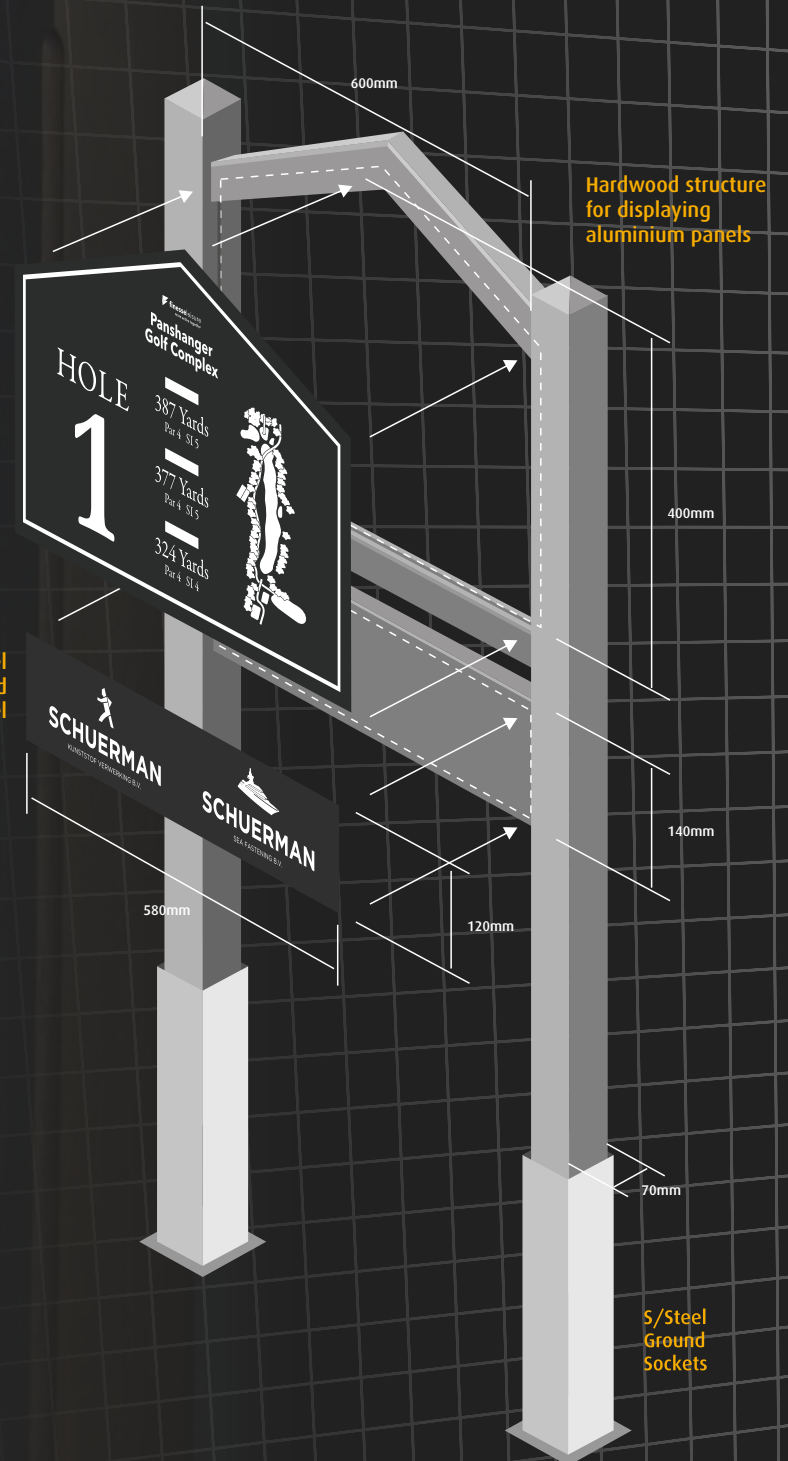

# The Westminster Peaked Tee Sign

This Hardwood Framed Peaked Top Tee Sign was created and launched by Ken White Signs in 2001. It quickly became the most popular Tee sign of choice.

Using a traditional quality feel that would add value to any golf course, this product is very popular for use from a sponsorship perspective.

Aluminium main panel slots into groove in horizontal rail and posts

Aluminium sponsor panel screwed to hardwood backing panel

3 Halsgrove Units  
 Tiverton Business Park  
 Tiverton  
 Devon  
 EX16 6FR

Engraved Graphics in to Hardwood

Westminster  
Peaked Tee Sign