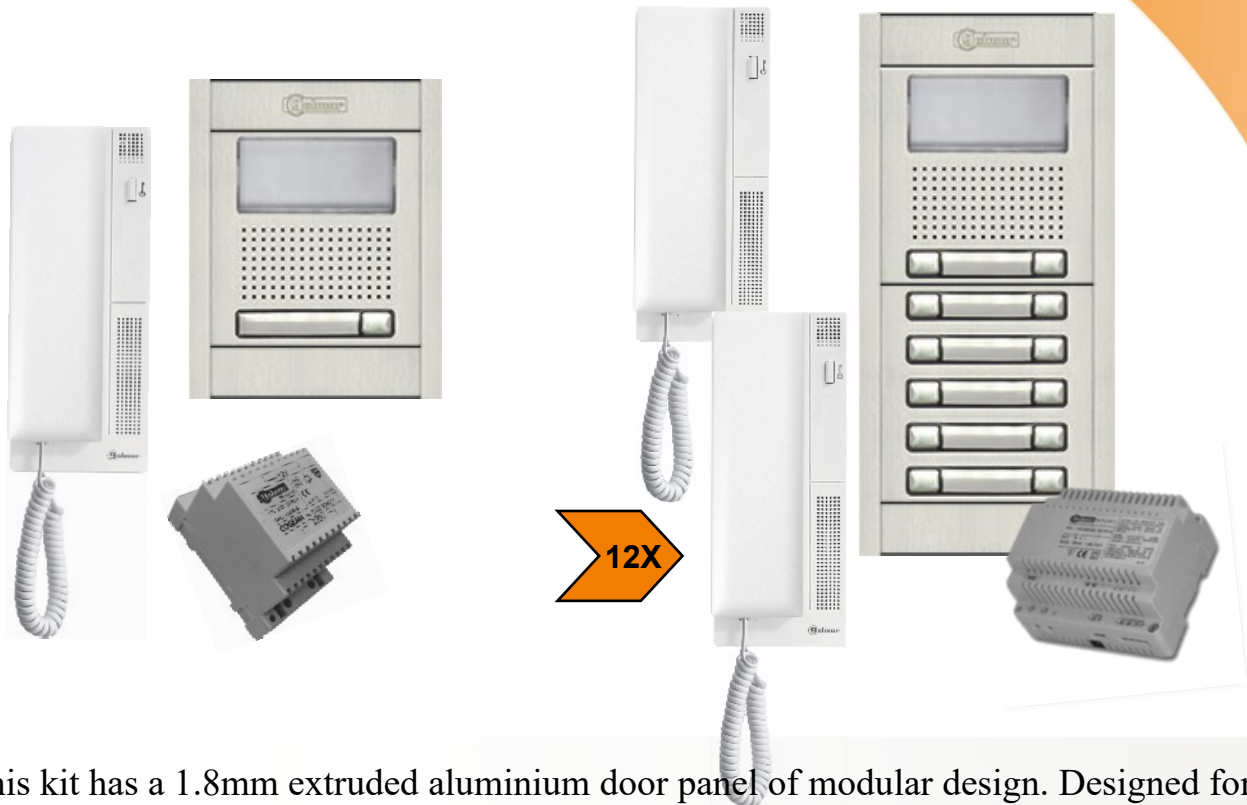

Nexa Audio KIT

This kit has a 1.8mm extruded aluminium door panel of modular design. Designed for ease of installation with internal modules connected through flat cables and pre-wired buttons. The information window is manufactured in polycarbonate with steady illumination at the door panel through white LED's.

Kit features: The speech amplifier module supplied is for a single entrance installation. The kit is supplied with a basic handset: model T-500. A surface mounting handset in white colour ABS finish, with multiple fixing points. The handset has an electronic call and a lock release button.

Kits are supplied with 1 handset per apartment.

Use 12Va.c. lock release - not supplied.

Kits are designed and supplied for connection with a 4+n installation
Kits come as standard with a flush mounting panel.
Other connection and mounting options available.