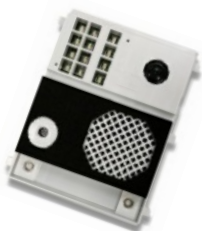

The information / camera window is manufactured in polycarbonate with steady illumination at the door panel through white LED's.

The camera/sound module has a wide angle CCD colour camera (104°) with electronic iris and light emitters for night vision. Message broadcasting and coloured icons acknowledge the system status (call in progress, in communication, lock is activated or the system is busy).

Supplied with **Vesta7** hands free monitors with electronic call. A surface mounting unit with a 7" colour TFT LCD of "A Grade" quality. It has capacitive touch buttons with acoustic confirmation. Features include; intercom, preview and auto switch on functions; privacy on audio, video and door open progresses; input for doorbell apartment push that saves the use of a separate doorbell.

An audio grille module

Single button module

PLUS

OR

Double button module

AS REQUIRED FOR KIT

1 x **N6001** assembling set
for 1-2 button panel

1 x **N6002** assembling set for
3-12 button panel

1 x **NCEV-90C**
flush back box for
3-12 button panel.

1 x **NCEV-90C**
flush back box for
3-12 button panel.

EL-632/GB2 colour
camera/speech
module

D2L-GB2 video
distributor. Qty as
required.

FA-GB2/A
transformer