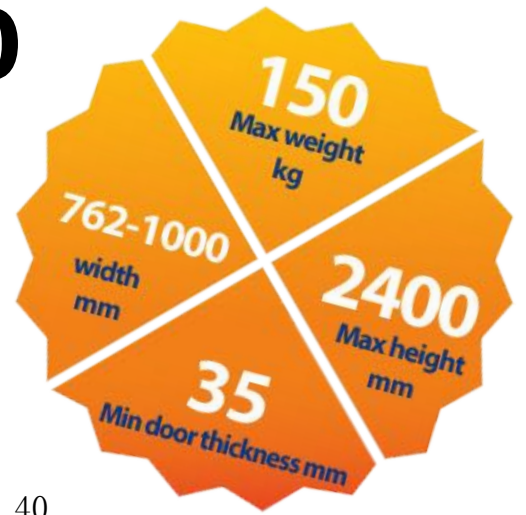

Barrierslide Ivan 2.0

Barrierslide Ivan 2.0 is a high quality Stainless Steel flat bar internal sliding door system. This kit is supplied as standard with both Softopen and Softclose pre mounted onto the track. This ensures safe operation during use. The track is supplied in a 2m length which allows a door size range between 762mm - 1000mm up to a maximum weight of 150kg.