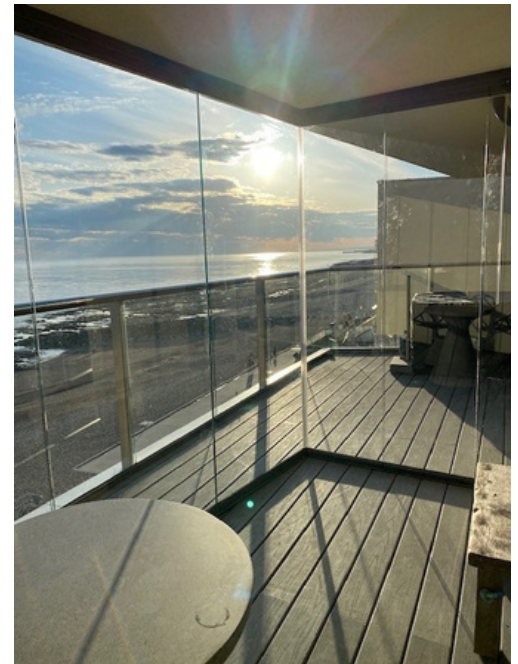

Open Corner Patio Doors

Create a statement new extension with our open corner bifold doors. With the same minimalist look like no other bifolding door on the market. The perfect new patio door, creating a fully open extension in the summer and a beautiful insulated glass corner wall in the winter. We have engineered our frameless open corner slide, fold and stack doors, creating a bright, inviting space in your home. More glass, less visible aluminium and a substantially smaller corner post ensure you get the best possible views out to your garden with that desirable transition to your garden or patio.

Frameless Windows

Frameless windows in our innovative slide, fold and stack design enhance your home with altogether different windows. Slim, sleek and with more functionality than conventional casement windows. Best of all they come with that seamless glass look of our frameless patio doors. with our own patented double glazed system, ultimate clarity comes between the panes of glass. You get none of the metal edges of a typical double-glazed unit. At the same time, there is no loss of thermal efficiency. Gorgeous clear views when closed and better ventilation when open. Fully open windows without the static mullions and transoms of other aluminium windows.

Our bespoke frameless balcony enclosures transform under used outside spaces and especially in the colder months. Your balcony benefits from new levels of comfort and lets you use it all year round. Available as a fixed or retractable system, you have the option of sealing your balcony for the winter and enjoying the open aspect in the summer. For flats or houses joining neighbouring properties, you can even choose from an obscure glazed option on the appropriate side to provide extra privacy with no loss of light.