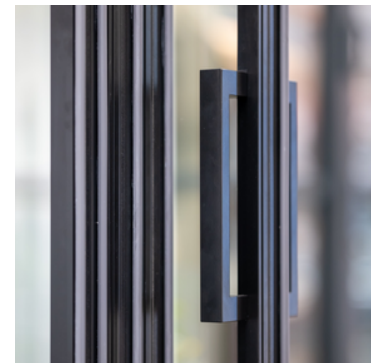

Slimline Patio Doors

Our new unique double or triple glazed aluminium slide and fold doors are the slimmest framed doors of their kind, with only a total closed sightline of just **60mm** between the individual panes. Consisting of 2 x 26mm aluminium profiles on each door and an 8mm grey PVC bubble gasket, which delivers incredible weather tightness and excellent rigidity. With a low 5mm weather mobility threshold suitable for the whole family. These doors have been designed as an alternative to our unique patented Frameless Glass Curtains.

Duplex bars can be added to achieve a steel look effect.

Achieves an overall U value of 1.2 W/m²K as double glazed and 0.8W/m²K as triple glazed, meeting building regulation Approved Document L.