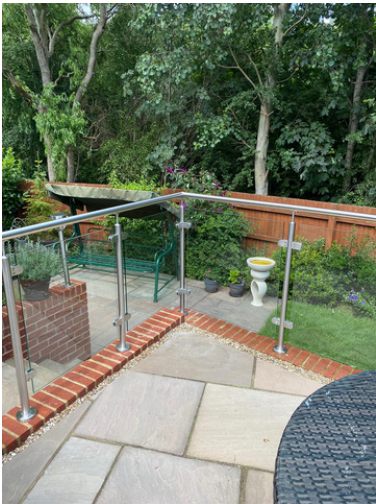

Frameless Glass Balustrades

Create an illusion of your space using aesthetically pleasing designs and quality glass to make your hallway or other areas brighter and more contemporary, whilst providing essential safety. Designed for the inside or outside of your home, our balustrade systems are perfect for a balcony, staircase, decked patio area and even a flat roof. Choose from different combinations using either just glass or a combination of glass and metal.

All our systems are constructed to the latest safety standards while at the same time giving your home all the benefits of modern glass, steel and polished accents and tactile handrails.

Subject to geographic location