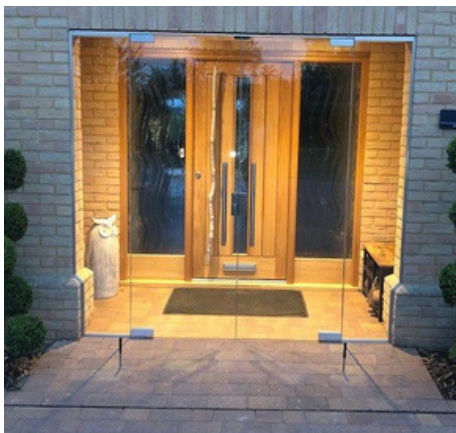

Frameless Glass Porches

FGC frameless glass porches use the best in glass technology and contemporary metal fittings. Slimmer, more modern, discreet and without the bulky framework. Expertly crafted and with impeccable quality, our frameless glass porches give your home a transformational new look. Welcome your family and visitors while retaining the character of your home. Fully bespoke, we craft our porches to fit into your existing structure. Personalise your new porch with elegant handles, and even a letterbox cut into the toughened or laminated glass. You also benefit from improved security, extra covered space and heat efficiency.

Subject to geographic location