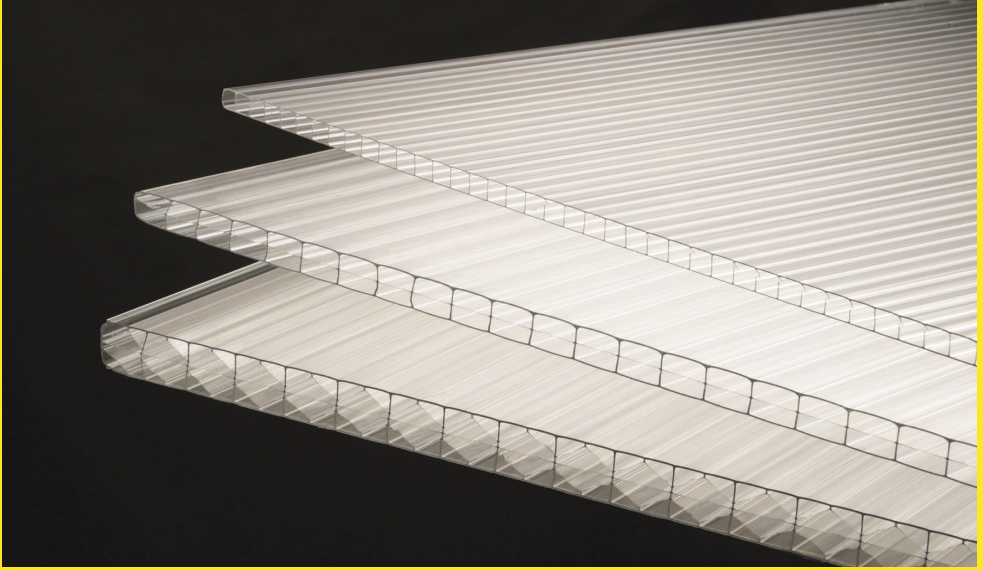

# Polycarbonate Sheeting

**Here at Meridian we specialise in Multiwall Polycarbonate.**

Available in Clear, Bronze and Opal in sizes from 1.5m x 600mm to 7m x 2.1m.

Our roofing sheets are UV protected (co-extrusion) on one side and combine the following features: