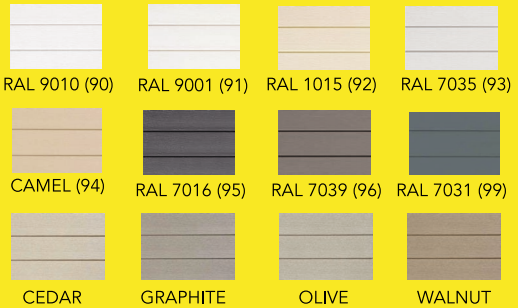

Durasid is the perfect aesthetic cladding for side faces, gables, bay windows, dormers, garden sheds, pool houses, and other constructions. It offers a wide range of applications for both new build and renovations.

Made from rigid foam PVC Durasid Cladding does not require sanding, painting or oiling to retain its beauty. PVC does not splinter and does not absorb water, making it virtually impervious to algae and moss growth.