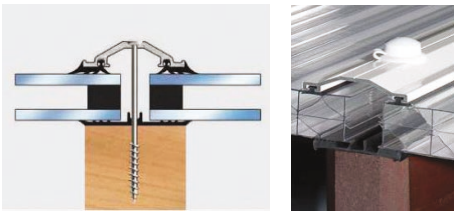

ALICAPPED RAFTER BARS

ALUMINIUM CAPPED RAFTER SUPPORTED ROOF GLAZING BAR

A robust maintenance free glazing bar that accommodates all popular thicknesses of Multiwall Polycarbonate sheeting and is ideal for installation where extreme variations in temperature are experienced. It is also suitable for holding glass panels in roofing applications when supported on a timber joist. The bars are available in either White or Brown painted aluminium and in 2.5M, 3M, 4M, & 6M lengths.

- Aluminium capping with quality painted finish.
- Suitable for 10mm, 16mm, 20mm, 25mm & 35mm Polycarbonate Sheeting.
- Full width TPR gasket eliminates the need for aluminium base.
- Fitted with screws and cap & washer sets.