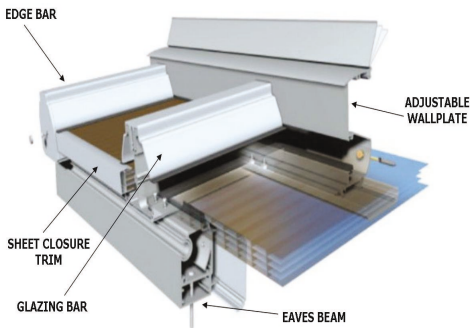

SELF SUPPORT GLAZING BAR SYSTEM

Our self support glazing bar system is specifically designed as a Lean-to Roof system for use with 16 to 35mm Multiwall Polycarbonate Roofing sheet. The bars are capable of spanning up to 4 metres (set at 600mm centres) without any cross bearers (purlins). We recommend a minimum of 10 degrees roof pitch with this system.

The system includes 4 main components; Wallplate, End Bar, Intermediate Bar and Eavesbeam.