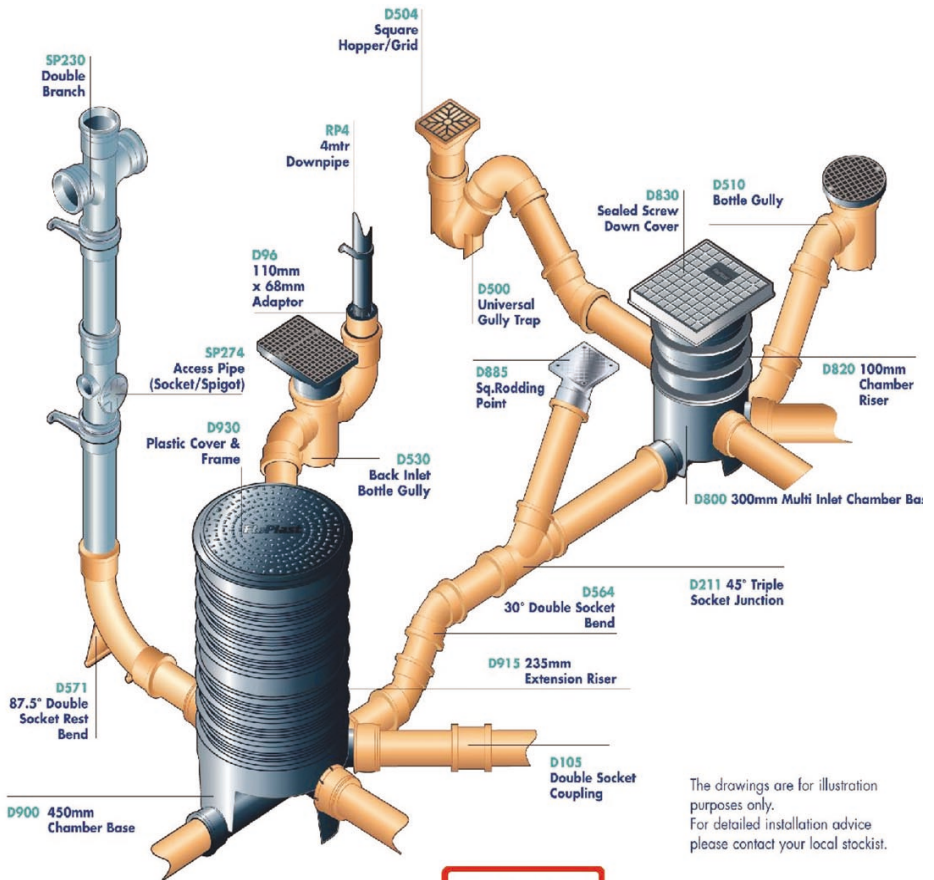

Underground Drainage Systems

110mm Underground Drainage Systems

Ring Seal 'Push Fit', Inspection
Chambers & Manhole Covers

The drawings are for illustration purposes only. For detailed installation advice please contact your local stockist.

Scan here to view
installation videos