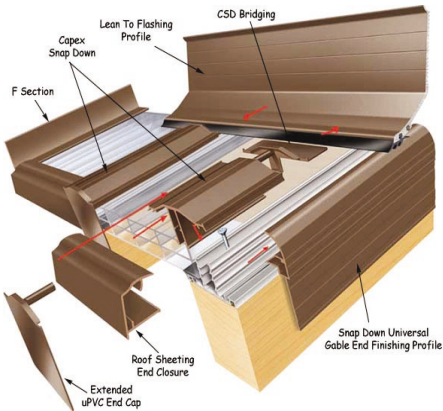

Glazing Bar Systems

Here at Meridian we offer a range of Roof Glazing Bar Systems, for timber supported roofs, glass roofs and self support glazing systems.

PVCu CAPPED RAFTER SUPPORTED BAR SYSTEMS

Strong and lightweight easy to fit roof glazing bars that are ideal for most applications such as lean-to's and shelters. A gable end (side trim) can be fitted to make an end bar and finish off the roof. Glazing bars and Gable Ends are available in either White or Brown PVCu and in 2.5M, 3M, 4M, 5M & 6M lengths.

- Easily fitted - snaps into place
- Heavy Duty Aluminium base section with tough UV stable upper section.
- Suitable for use with Polycarbonate 10mm - 25mm thick.
- Comes with bar end cap.