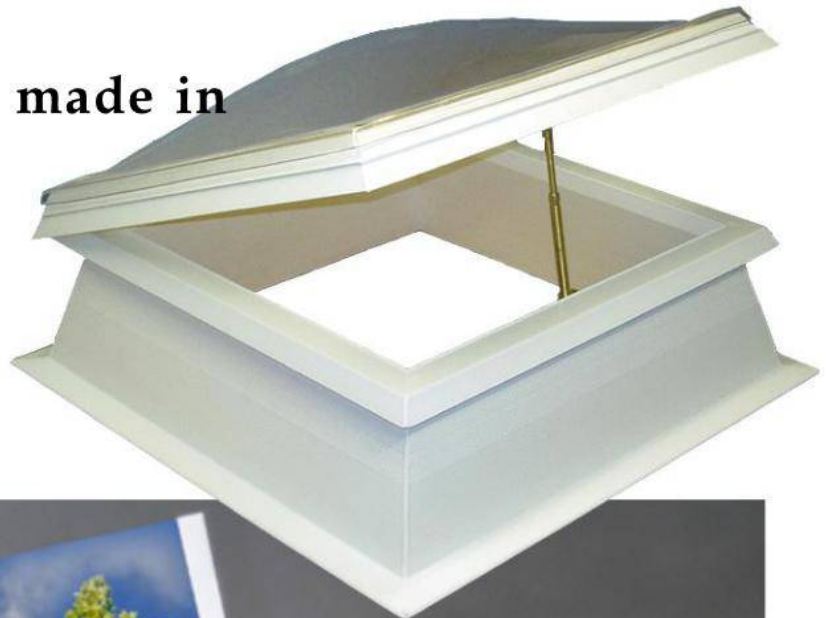

1000mm x 700mm projection

Contemporary Style Plastic Arms

3mm Solid Clear Polycarbonate Glazing

THIS CANOPY CAN BE MULTI LINKED TOGETHER

Roof Domes

Our rooflights are manufactured to the highest standards and are designed to give maximum weather protection and light transmission. Extruded from high quality UPVC this range offers an integrated water management system to shed water to the outside of the rooflights. They are manufactured from UV protected Polycarbonate in a choice of profiles such as Domes and Pyramids. Polycarbonate offers high impact resistance as well as a variety of glazing options in either clear, opal, diffused or bronze tint.

A Range of Fixed and Opening Domes are available from stock.

Custom Domes can be made in 10 working days

SCAN ME

Roof Domes - Fixed

Roof Opening Size size in mm	Daylight/ Clr Light Size size in mm	Double Skin Inc Upstand	Triple Skin Inc Upstand
600 x 600	400 x 400	£ 264.46	£ 322.44
700 x 700	500 x 500	£ 318.52	£ 390.06
750 x 750	550 x 550	£ 357.96	£ 441.10
900 x 900	700 x 700	£ 446.46	£ 552.85
1000 x 1000	800 x 800	£ 534.56	£ 667.81
1200 x 1200	1000 x 1000	£ 681.27	£ 856.67
1500 x 1500	1300 x 1300	£ 924.46	£ 1,172.10