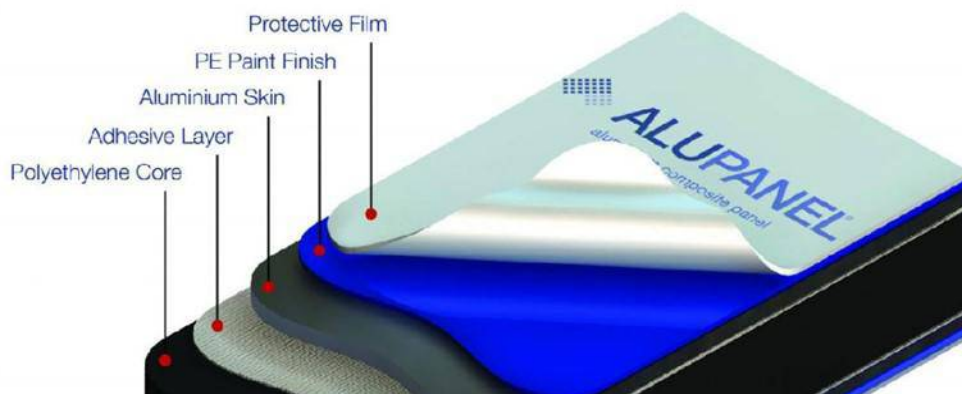

Aluminium Composite

ALUPANEL

aluminium composite panel

ALUPANEL® aluminium composite sheet consists of a polyethylene core sandwiched between two 0.3mm aluminium skins. With all the benefits of aluminium composite and the full range of colours and finishes, ALUPANEL® combines durability with flexibility.

Particularly suited to high wear environments, this formable and dual-sided sheet has one satin finish surface and the other in 75% gloss.

Alupanel comes with a 5 year external guarantee including brushed aluminium (other brushed and mirror finishes are guaranteed for internal use only).

CODE	DESCRIPTION	SIZE	PRICE
ALUW384	White Gloss / Matt (3 skins)	2440 x 1220 x 3mm	£155.82
ALUW3315	White Gloss / Matt (3 skins)	3050 x 1500 x 3mm	£239.46
ALUC384**	Colours Gloss / Matt (3 skins)	2440 x 1220 x 3mm	£171.37
ALUC3315	Colours Gloss / Matt (3 skins)	3050 x 1500 x 3mm	£263.39
ALUBA384	Brushed Aluminium (single sided)	2440 x 1220 x 3mm	£172.17
ALUBA3315	Brushed Aluminium (single sided)	3050 x 1500 x 3mm	£264.62
ALUBAS384	Brushed Aluminium / Silver	2440 x 1220 x 3mm	£202.50
ALUBAS3315	Brushed Aluminium / Silver	3050 x 1500 x 3mm	£311.25
ALUBCG384	Brushed Copper / Gold	2440 x 1220 x 3mm	£222.82
ALUBBC384	Brushed Black / Copper	2440 x 1220 x 3mm	£222.82
ALUSM384	Silver Mirror	2440 x 1220 x 3mm	£272.62
ALUGM384	Gold Mirror	2440 x 1220 x 3mm	£306.15