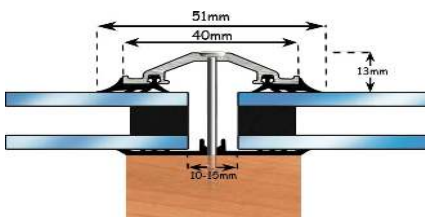

Aluminium Capped Rafter Supported Bar

CODE	LENGTH	COLOUR		
		W	B	AGG
P500	2.5M	30.77	P501	55.07
P502	3.0M	39.12	P503	36.91
P504	4.0M	52.13	P505	88.14
P506	5.0M	73.80	P507	132.22

Glazing Bar End Caps

CODE	DESCRIPTION	QTY	COLOUR		
			W	B	AGG
EXEC	End Caps for PVCu Capped Bar	1	1.93	2.08	2.14
AEC	End Caps for Ali Capped Bars	1	1.16	1.26	1.29

Glazing Bar Screws

CODE	DESCRIPTION	QTY	COLOUR		
			W	BK	AGG
CW100	6/8 Caps & Washers	Pk100	3.84	5.50	5.50
6X25C/S	No.6 x 25 Counter Sunk Screws	Pk 50	4.31