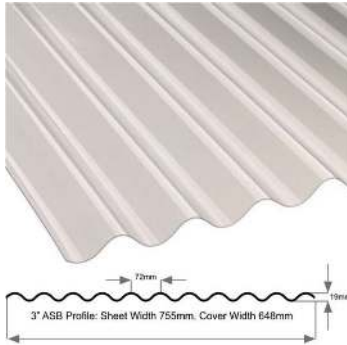

Applications

- Porches
- Patio Canopies
- Carports
- Covered Walkways
- Swimming Pools
- Grandstands
- Greenhouses
- Barns

 SCAN ME

Miniature profile - Thickness 0.8mm W:660mm Cover Width: 603mm

CODE	LENGTH	COLOUR	
		Clear (C)	Translucent (T)
CSM76	1829 mm	£13.55	£13.57
CSM78	2440 mm	£18.07	£16.96
CSM710	3050 mm	£22.59	£21.21

3" Standard Profile - Thickness 0.8mm W:755mm Cover Width: 648mm

CODE	LENGTH	COLOUR	
		Glass Clear	
CSA3755C	1525mm	£11.84	
CSA3756C	1829mm	£14.23	
CSA3757C	2135mm	£16.90	
CSA3758C	2440mm	£18.95	
CSA3759C	2750mm	£21.31	
CSA37510C	3050mm	£23.68	
CSA37512C	3660mm	£28.41	