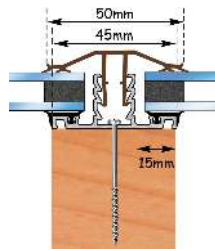

PVCu Capped Rafter Supported Bar

CODE	LENGTH	COLOUR		
		W	B	AGG
EX1025RB25	2.5M	25.18	25.18	28.16
EX1025RB30	3.0M	30.14	30.14	33.82
EX1025RB40	4.0M	40.12	40.12	45.07
EX1025RB50	5.0M	50.13	50.13	56.28
EX1025RB60	6.0M	60.13	60.13	67.61

PVCu Side Trim For PVCu Capped Rafter Supported Bar