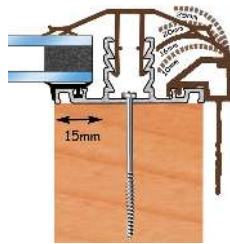

CODE	LENGTH	COLOUR		
		W	B	AGG
EXGE25	2.5M	17.45	17.45	19.38
EXGE30	3.0M	20.89	20.89	23.39
EXGE40	4.0M	31.77	31.77	35.26
EXGE50	5.0M	32.97	32.97	36.60
EXGE60	6.0M	39.51	39.51	46.72