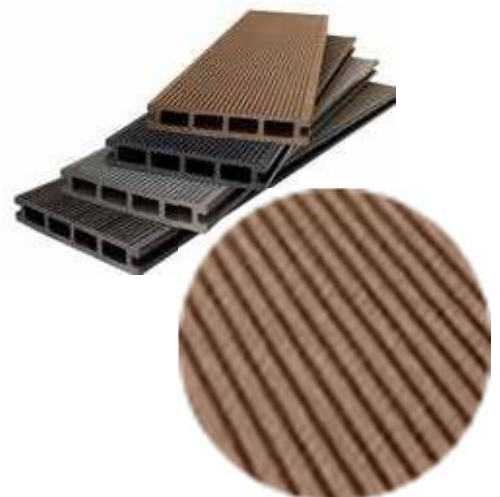

Clever concealed fixings give a neat, flawless finish which can be installed quickly and easily making composite wood the ideal choice.

BENEFITS OF COMPOSITE HOLLOW DECKING

20-year guarantee

Natural look

Durable and long lasting

Slip resistant

No painting or staining

Seamless installation with hidden fixings

MBP Composite Decking

DPDECK***

3.66m x 145 x 25mm

Decking Plank