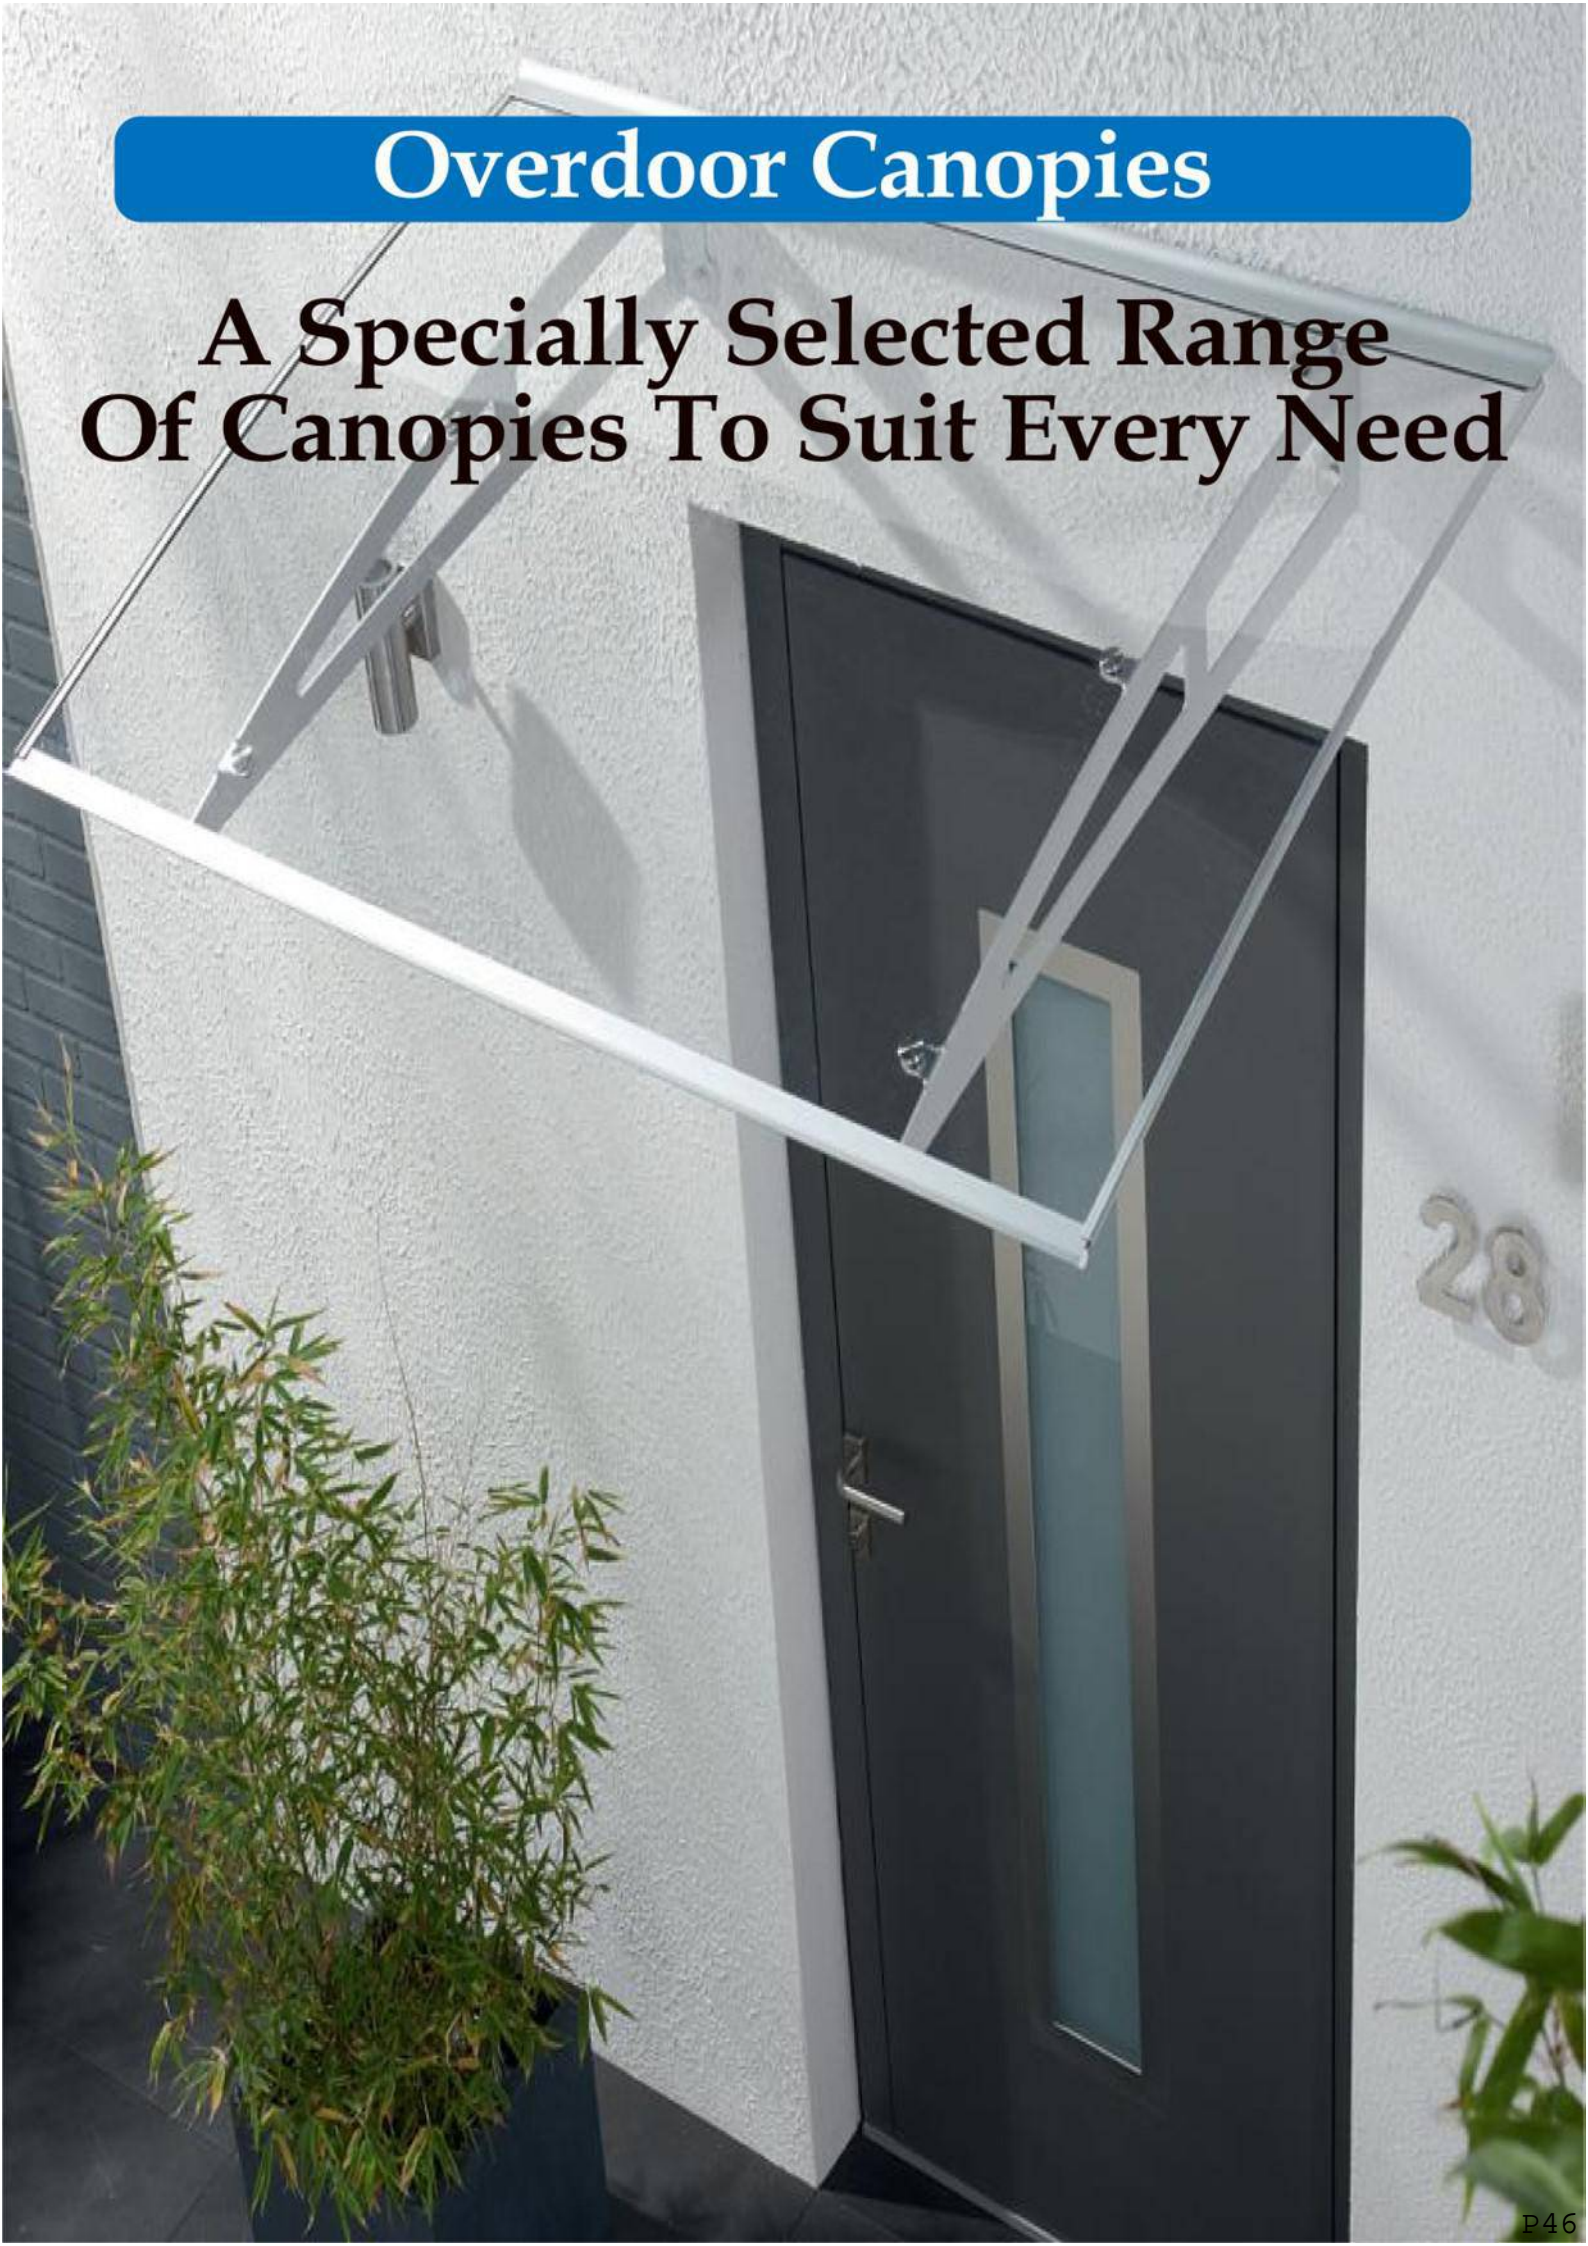

DPFGATE*

Eco Gate

Made to Measure

P.O.A

Overdoor Canopies

**A Specially Selected Range
Of Canopies To Suit Every Need**

DOSELLO £ 138.00

1400mm x 1000mm projection