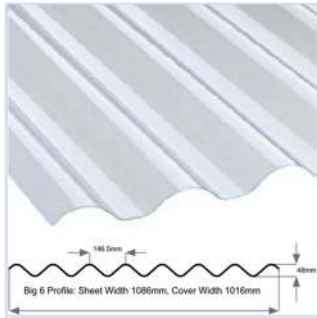

3" Standard Profile - Thickness 1.3mm W:755mm Cover Width: 648mm

CODE	LENGTH	COLOUR	
		Glass Clear	
CSA3135C	1525mm	£19.69	
CSA3136C	1829mm	£23.57	
CSA3137C	2135mm	£27.54	
CSA3138C	2440mm	£31.47	
CSA3139C	2750mm	£35.41	
CSA31310C	3050mm	£39.32	
CSA31312C	3660mm	£47.14	

Greca Box Profile - Thickness 1.0mm W: 765mm Cover Width: 700mm

CODE	LENGTH	COLOUR
		Glass Clear
CSB96C	1525mm	£22.08
CSB98C	1829mm	£29.42
CSB910C	2135mm	£36.74

Big 6 Profile - Thickness 1.3mm W:1086mm Cover Width: 1016mm