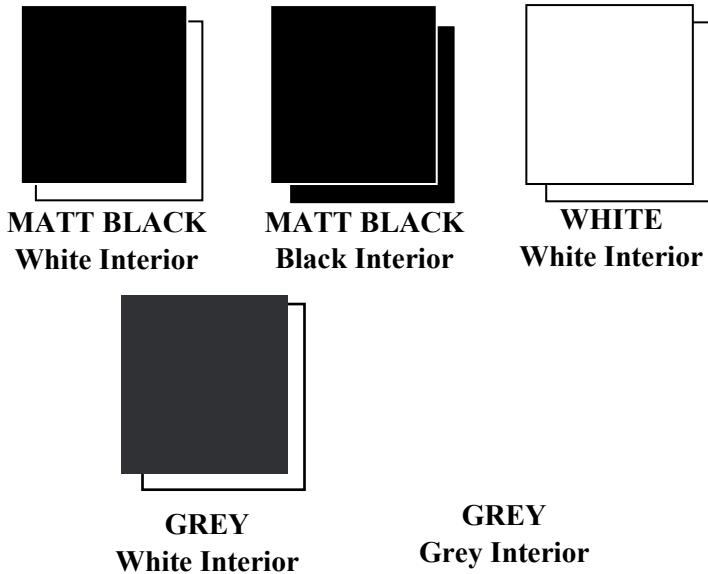

Premium Lantern Roofs

THE ALUMINIUM SKYPOD

Architectural aesthetics with added protection against the elements

Our premium roof lantern offers thermally broken aluminium ridge, ring beam and aluminium rafter top caps. This means it also offers greater protection against the harsh summer mid-day sun. All internal bars are capped in the conventional way with PVC-U and are available in black, white or grey finish.

The system has a fixed roof pitch of 20° and is supplied in a choice of five self cleaning, temperature controlling glass options.

FRAME COLOURS