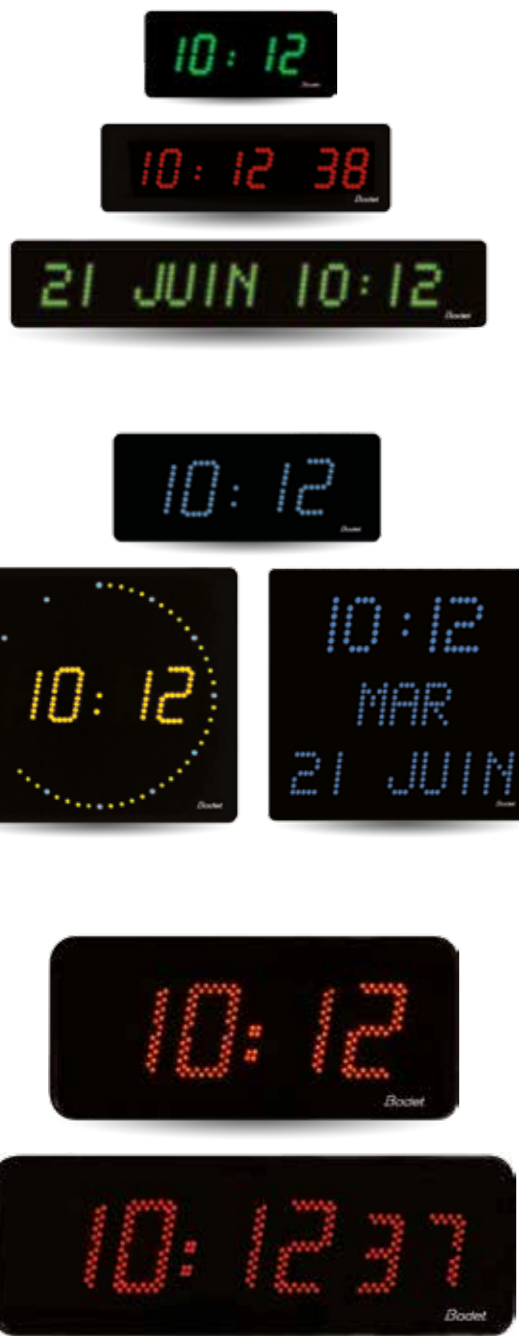

A close-up, artistic photograph of a clock face. The clock has a dark, possibly black, dial with gold-colored hour markers and hands. The brand name 'Bodet' is printed in white on the dial. The image is slightly blurred, focusing on the hands and the brand name. At the top, there is a yellow rectangular box with the word 'Bodet' in a stylized, italicized black font.

4 casing colours

3 models of dial

AVAILABLE TIME DISTRIBUTION SYSTEMS

PROFIL TGV RANGE

4 diameters

- **TGV 930** - Ø30 cm - Indoor.
- **TGV 940** - Ø40 cm - Indoor.
- **TGV 950** - Ø50 cm - Indoor or outdoor.
- **TGV 970** - Ø70 cm - Indoor or outdoor.

AVAILABLE TIME DISTRIBUTION SYSTEMS

STYLE

The accuracy of LED clocks

STYLE RANGE

6 indoor models

- **Style 5** Time or date display. Display: 5 cm.
- **Style 5 S** Hour, minute and second display. Display: 5 cm.
- **Style 5 Date** Time and date display. Display: 5 cm.
- **Style 7** Time or date display. Display: 7 cm.
- **Style 7 Date** Time and calendar display. Display: 7 cm.
- **Style 7 Ellipse** Hour and second display. Display: 7 cm.

Available LED colours:

4 indoor and outdoor models

- **Style 12** Hour, minute and temperature display. Display: 12 cm.
- **Style 12 S** Hour, minute and second display. Display: 12 cm.

Style 12 and Style 12 S are also available in an outdoor version: Style 12 E and Style 12 ES.