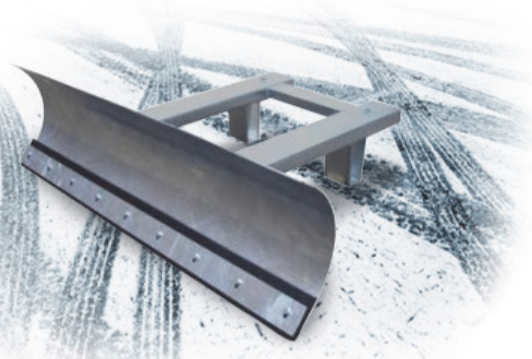

Your vans, lorries, and forklifts were all struggling to move around your service yard to carry out the most simple of tasks, but with a Snow Plough and Towable Gritter fitted to your Forklift your business will continue to thrive regardless of the conditions.

## Snow Plough

The fork mounted Snow Plough is invaluable when the clearing of freshly fallen or compacted snow is required to ease vehicle or pedestrian access i.e. car parks, access roads and service yards. Often used by our customers as yard scrapers out of the wintry months.

### Standard Features:

- Fixed left hand sweep angle - 15 degrees
- Detachable bolted wear strip
- Stand skids to ensure level scraping
- Zinc plated twist screws for safe attachment to truck
- Long last galvanised finish

## Mini Towable Gritter

To complement the Snow Plough the Mini Gritter hooks onto the towing eye of a counter balance forklift and spreads salt grit via a wormdrive driven by the axlewheels.