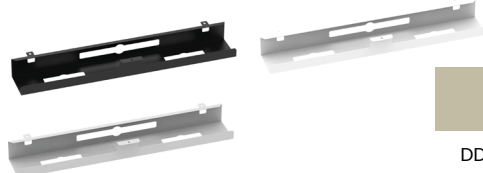

Integrated power
sockets

Air Back-to-Back Screens

ADD
COLOUR
CODE

Bench Linking Plate

CODE	DESCRIPTION	PRICE
DD-HALB12-16	FOR 1200-1600 DESKS	£31
DD-HALB18	FOR 1800 DESKS	£31

ADD COLOUR CODE

Air Back-to-Back Cable Spine

From Only
£31
each

CABLE SPINES		
CODE	COLOUR	PRICE
DD-CE01	WHITE	£40
DD-CE02	SILVER	£40
DD-CE03	BLACK	£40

Air Universal Deep Cable Tray

3 COLOUR OPTIONS

3 COLOUR OPTIONS

CABLE TRAYS		
CODE	COLOUR	PRICE
DD-HACTWHT	WHITE	£42
DD-HACTSILV	SILVER	£42
DD-HACTBLK	BLACK	£42