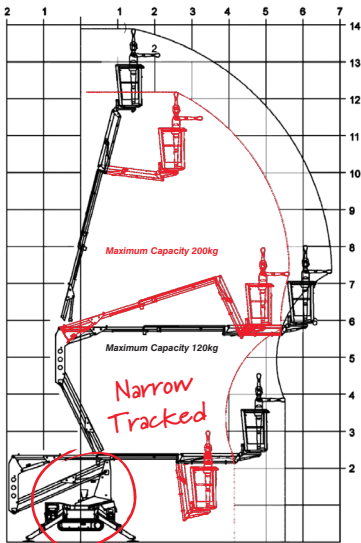

Call 0333 800 6000
sales@smartplatforms.co.uk

Carrier Vehicle Details

Transit height with platform 2.7m (8'11")
Vehicle length 6.6m (21'10")

www.smartplatforms.co.uk