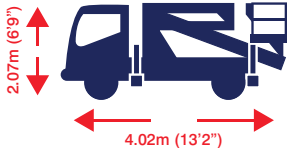

Call 0333 800 6000
sales@smartplatforms.co.uk

Carrier Vehicle Details

Transit height with platform 2.7m (8'11")
Vehicle length 6.6m (21'10")

www.smartplatforms.co.uk