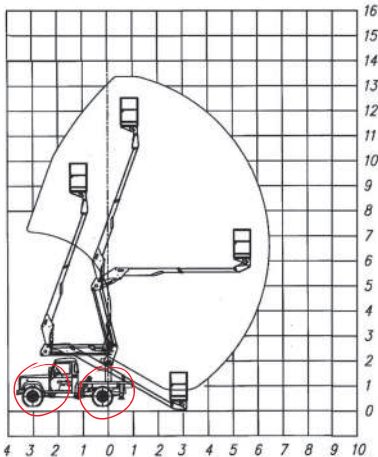

2.42m (7'11")

1.98m (6'5")