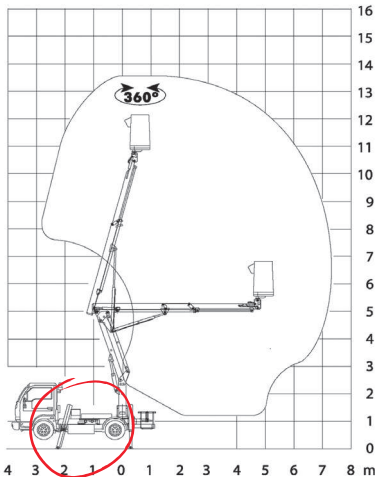

*Compact
Short
Wheelbase*

2.40m (7'8'')

2.20m (7'3'')