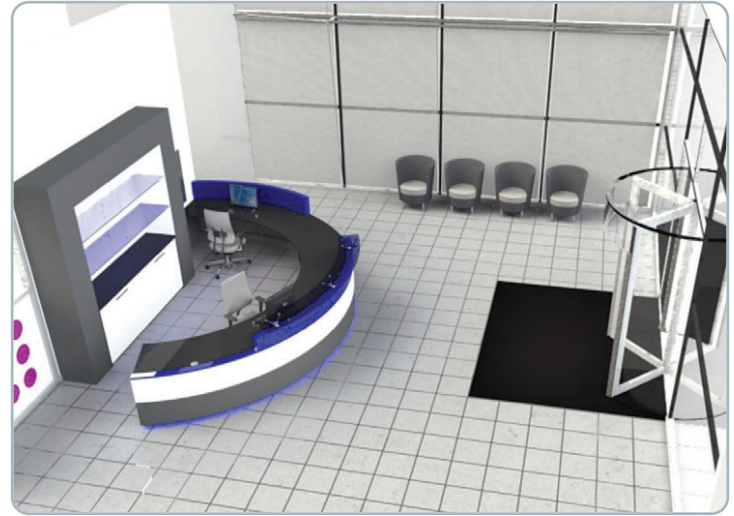

Using the very latest CAD technology we will produce a presentation that captures the essence of the project using excellent 3D renderings to bring things to life, addressing any concerns over how things will look. We understand how crucial this process is in any scheme, which is why it's at the heart of the service we offer you, and why we continually deliver projects that are always successful from initial contact to final installation.

reception | meeting | project

Also available from Clarke Rendall - the evolution® range of reception desks

Five individually styled ranges offering a highly cost effective combination of design appeal and flexibility. Specify straight off the page with a single product code, or call on Clarke Rendall's highly experienced design team to adapt your chosen model to meet all your specific requirements with a tailor made solution.