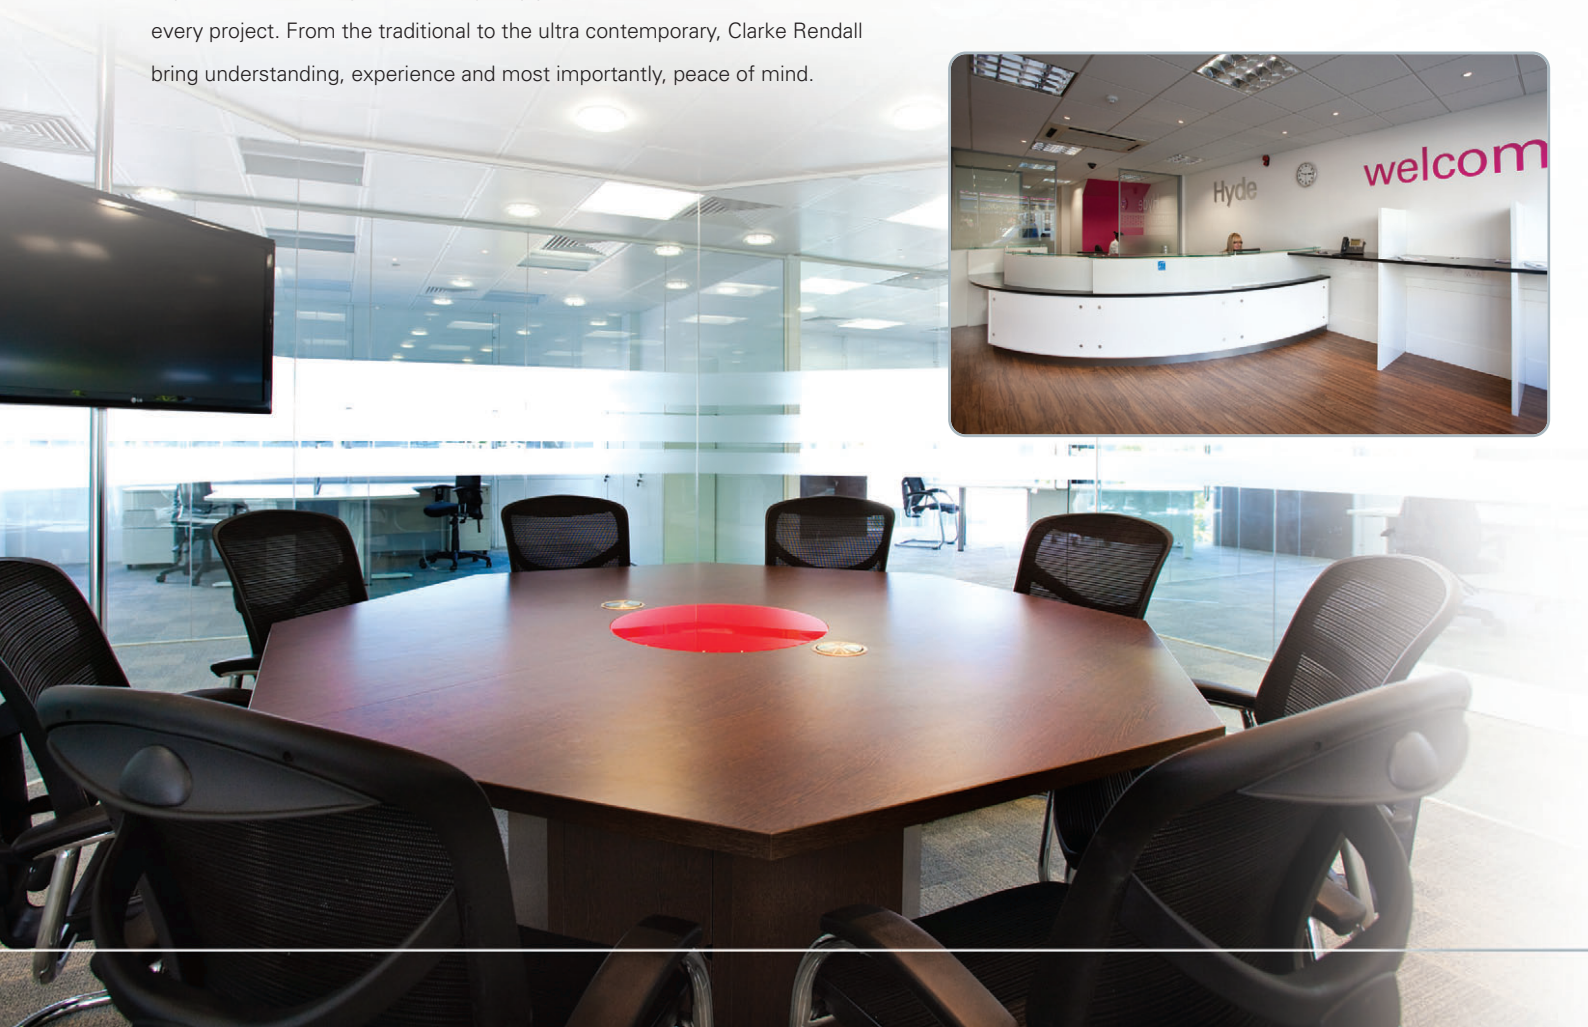

Also available from Clarke Rendall - the evolution® range of reception desks

Five individually styled ranges offering a highly cost effective combination of design appeal and flexibility. Specify straight off the page with a single product code, or call on Clarke Rendall's highly experienced design team to adapt your chosen model to meet all your specific requirements with a tailor made solution.