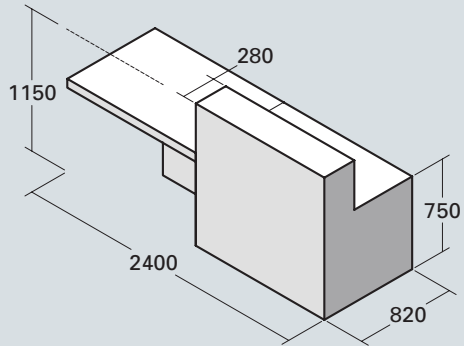

1 SHAPE

STRAIGHT desks

Right handed upstand
Single person

3 FINISH

All evolution® reception desks are available in a range of 12 plain colour laminates and 12 woodgrain laminates. For a sleeker finish, the feature sections on **Light** and **Xpression** are available in colour matched lacquer, and on the **E•VOKE** in 12 **Corian®** finishes as standard. See page 21 for full details.

evolution® in 3 simple steps

1. Choose your **SHAPE**
2. Choose your **STYLE**
3. Choose your **FINISH**

Then call our sales team on
01908 391600 and place your order.

Terms and conditions of sale available on request.

2 STYLE

16