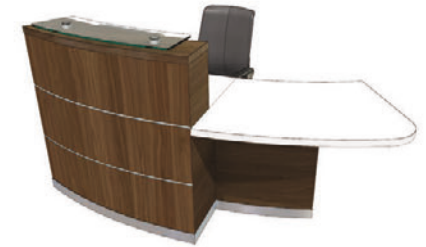

- Vertical woodgrain direction
- Logo not included

SB1-L

LAMINATE

£5,645

Eclipse

- Vertical woodgrain direction

YB1-L

LAMINATE