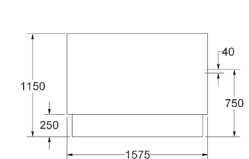

XB Compact

LAMINATE or LACQUER
feature section:

£6,280

E•VOKE

- Horizontal woodgrain direction

KB Compact

LAMINATE feature section:
£4,335

CORIAN® feature section:
£7,900