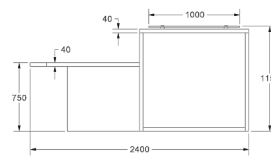

LAMINATE or LACQUER
feature section:

£6,610