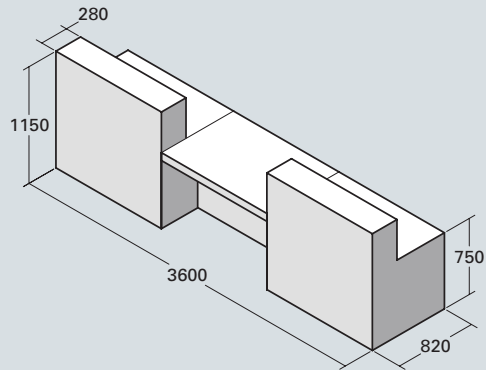

1 SHAPE

STRAIGHT desks

Double upstand
2 person

3 FINISH

All evolution® reception desks are available in a range of 12 plain colour laminates and 12 woodgrain laminates. For a sleeker finish, the feature sections on **Light** and **Xpression** are available in colour matched lacquer, and on the **E•VOKE** in 12 **Corian®** finishes as standard. See page 21 for full details.

evolution® in 3 simple steps

1. Choose your **SHAPE**
2. Choose your **STYLE**
3. Choose your **FINISH**

Then call our sales team on
01908 391600 and place your order.

Terms and conditions of sale available on request.

2 STYLE

17