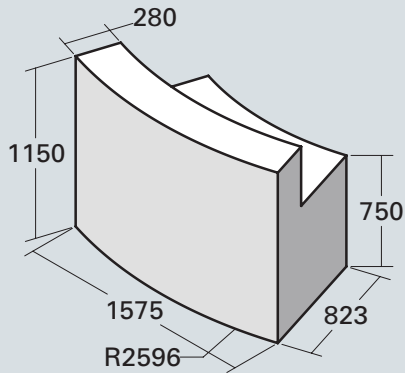

1 SHAPE

CURVED desks

Compact
Single person

3 FINISH

All evolution® reception desks are available in a range of 12 plain colour laminates and 12 woodgrain laminates. For a sleeker finish, the feature sections on **Light** and **Xpression** are available in colour matched lacquer, and on the **E•VOKE** in 12 **Corian®** finishes as standard. See page 21 for full details.

evolution® in 3 simple steps

1. Choose your **SHAPE**
2. Choose your **STYLE**
3. Choose your **FINISH**

Then call our sales team on
01908 391600 and place your order.

Terms and conditions of sale available on request.

2 STYLE

6