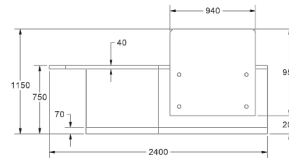

2 STYLE

16

Zed

- Vertical woodgrain direction
- Logo not included

ZC1-R

LAMINATE

£4,820

Classic