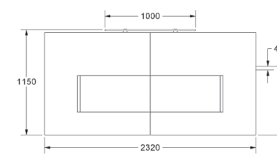

Light

- Vertical woodgrain direction
- Logo not included

LB1

LAMINATE or LACQUER
feature section:

£10,990

Xpression

- Vertical woodgrain direction
- Logo not included

XB1