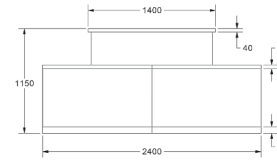

LAMINATE

£5,710