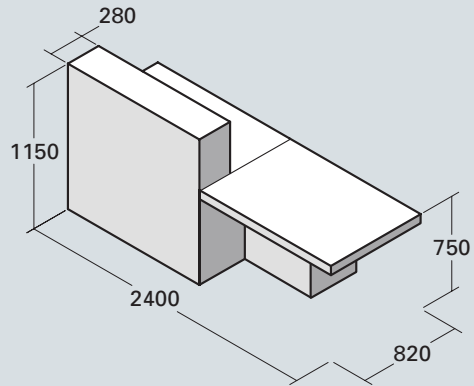

1 SHAPE

STRAIGHT desks

Left handed upstand
Single person

3 FINISH

All evolution® reception desks are available in a range of 12 plain colour laminates and 12 woodgrain laminates. For a sleeker finish, the feature sections on **Light** and **Xpression** are available in colour matched lacquer, and on the **E•VOKE** in 12 **Corian®** finishes as standard. See page 21 for full details.

evolution® in 3 simple steps

1. Choose your **SHAPE**
2. Choose your **STYLE**
3. Choose your **FINISH**

Then call our sales team on
01908 391600 and place your order.

Terms and conditions of sale available on request.

2 STYLE

11