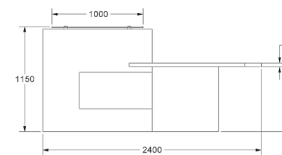

LAMINATE or LACQUER
feature section:

£6,710