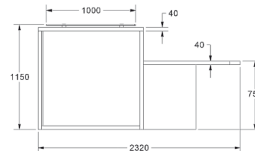

LAMINATE or LACQUER
feature section:

£8,095