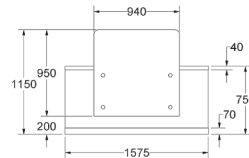

2 STYLE

6

Zed

- Horizontal woodgrain direction
- Logo not included

ZB Compact

LAMINATE

£3,895

Classic