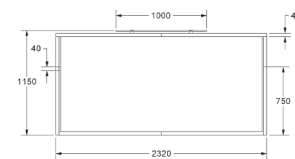

LAMINATE or LACQUER
feature section:

£10,990