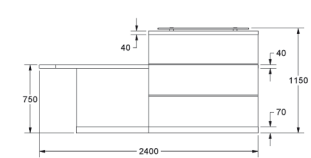

- Vertical woodgrain direction
- Logo not included

SC1-R

LAMINATE

£4,995

Eclipse

- Vertical woodgrain direction

YC1-R

LAMINATE