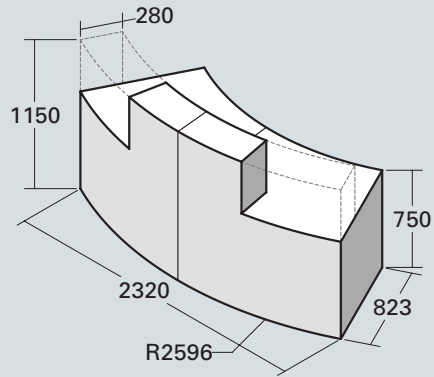

1 SHAPE

CURVED desks

Full width/
central upstand
Single person

3 FINISH

All evolution® reception desks are available in a range of 12 plain colour laminates and 12 woodgrain laminates. For a sleeker finish, the feature sections on **Light** and **Xpression** are available in colour matched lacquer, and on the **E•VOKE** in 12 **Corian®** finishes as standard. See page 21 for full details.

evolution® in 3 simple steps

1. Choose your **SHAPE**
2. Choose your **STYLE**
3. Choose your **FINISH**

Then call our sales team on
01908 391600 and place your order.

Terms and conditions of sale available on request.