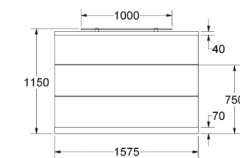

LAMINATE

£4,590