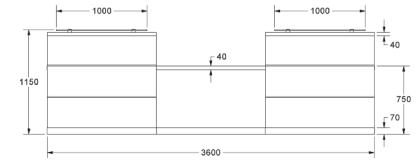

- Vertical woodgrain direction
- Logos not included

SC2

LAMINATE

£7,500

Eclipse

- Vertical woodgrain direction

YC2

LAMINATE