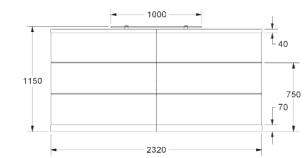

SB1

LAMINATE

£6,280

Eclipse

- Vertical woodgrain direction

YB1

LAMINATE

£6,930