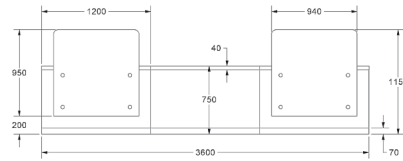

2 STYLE

17

Zed

- Vertical woodgrain direction
- Logos not included

ZC2

LAMINATE

£7,240

Classic