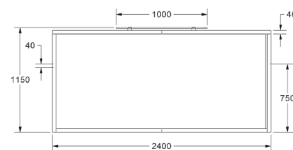

LAMINATE or LACQUER
feature section:

£8,535