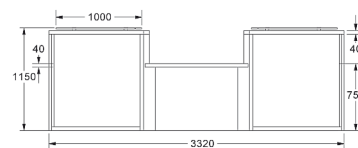

Light

- Vertical woodgrain direction
- Logos not included

LB2

LAMINATE or LACQUER
feature section:

£12,730

Xpression

- Vertical woodgrain direction
- Logos not included

XB2