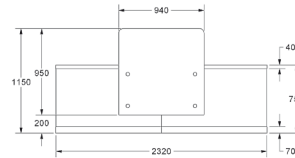

2 STYLE

Zed

- Vertical woodgrain direction
- Logo not included

ZB1

LAMINATE

£5,740

Classic

- Vertical woodgrain direction
- Logo not included