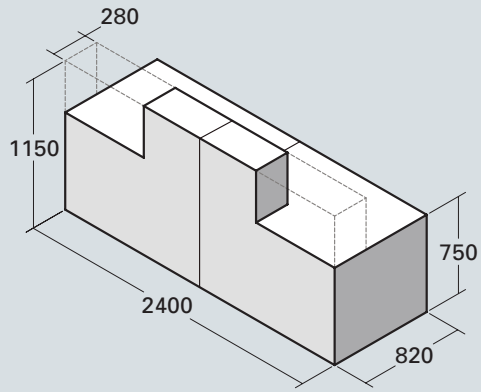

1 SHAPE

STRAIGHT desks

Full width/
central upstand
1 to 2 person

3 FINISH

All evolution® reception desks are available in a range of 12 plain colour laminates and 12 woodgrain laminates. For a sleeker finish, the feature sections on **Light** and **Xpression** are available in colour matched lacquer, and on the **E•VOKE** in 12 **Corian®** finishes as standard. See page 21 for full details.

evolution® in 3 simple steps

1. Choose your **SHAPE**
2. Choose your **STYLE**
3. Choose your **FINISH**

Then call our sales team on
01908 391600 and place your order.

Terms and conditions of sale available on request.

2 STYLE

8