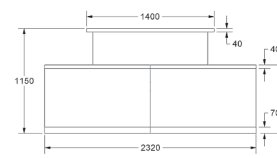

LAMINATE

£6,280