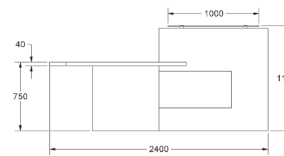

LAMINATE or LACQUER
feature section:

£6,710