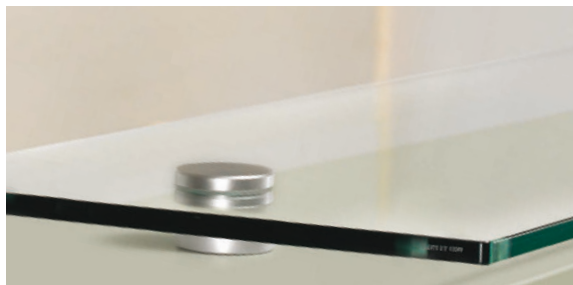

Corian® as standard

E•VOKE

The feature overhanging section on this desk can be specified in a range of 12 **Corian®** finishes as standard.

Pedestal

£290

White metal finish to match internal desk faces

Glass counter cap and posts