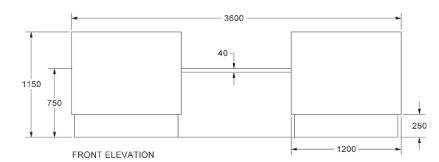

XC2

LAMINATE or LACQUER
feature section:

£10,010

E•VOKE

- Vertical woodgrain direction

KC2

LAMINATE feature section:
£7,470

CORIAN® feature section:
£12,615