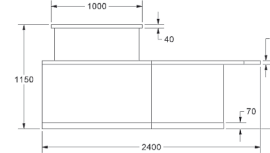

LAMINATE

£4,995