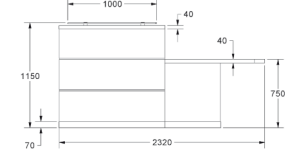

- Vertical woodgrain direction
- Logo not included

SB1-L

LAMINATE

£5,645

Eclipse

- Vertical woodgrain direction

YB1-L

LAMINATE