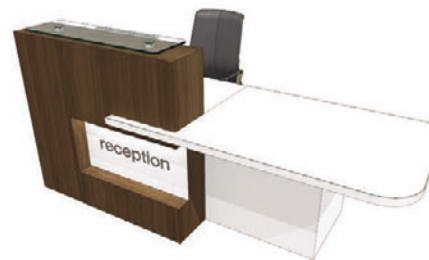

£5,480

Light

- Vertical woodgrain direction
- Logo not included

LC1-L

LAMINATE or LACQUER
feature section:

£6,610

Xpression

- Vertical woodgrain direction
- Logo not included