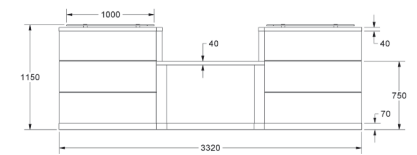

LAMINATE

£10,030