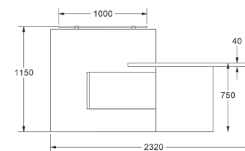

LAMINATE or LACQUER
feature section:

£7,700