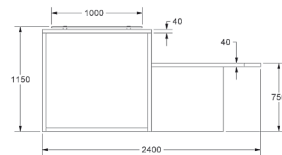

LAMINATE or LACQUER
feature section:

£6,610