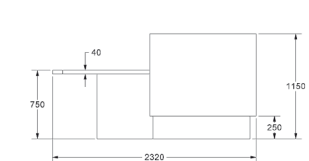

XB1-R

LAMINATE or LACQUER
feature section:

£7,700

E•VOKE

- Vertical woodgrain direction

KB1-R

LAMINATE feature section:
£6,040

CORIAN® feature section:
£9,460