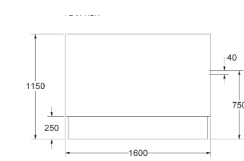

XC Compact

LAMINATE or LACQUER
feature section:

£5,555

E•VOKE

- Horizontal woodgrain direction

KC Compact

LAMINATE feature section:
£3,930

CORIAN® feature section:
£6,830