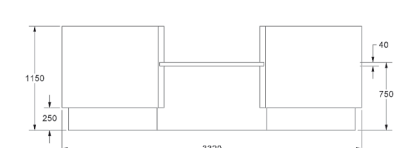

LAMINATE or LACQUER
feature section:

£11,230

E•VOKE

- Vertical woodgrain direction

KB2

LAMINATE feature section:
£8,205

CORIAN® feature section:
£14,445

Finishes