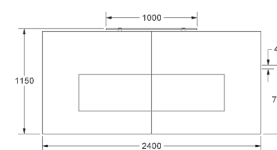

LAMINATE or LACQUER
feature section:

£8,140