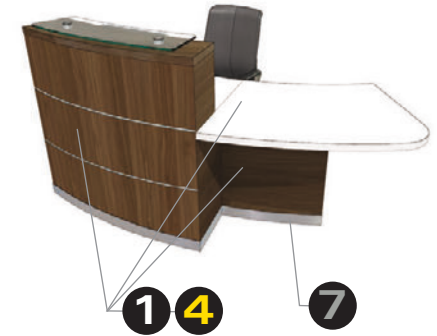

Finishes

All evolution® reception desks are available as standard, finished in a choice of matt plain colour or woodgrain laminates with matching PVC edging.

Zed, **Classic** and **Eclipse** have a flush plinth in A104 Alu Mat laminate.

The glass upstand/s on straight **Zed** and **Classic** desks and the acrylic upstand/s on the curved desks are available in three colours of etch effect film as well as the solid acrylic film colours shown on page 21.

The feature surround on **Light** and **Xpression** can also be specified in a colour matched lacquer finish.

The feature overhanging section on **E•VOKE** can also be specified in a range of **Corian®** finishes as standard. See page 21 for details.

For more information and to discuss any specific bespoke finish requirements, that are not covered as part of our standard package, please call our sales team on **01908 391 600**.

Zed

Lettering and graphics on upstand available as an optional extra. See page 21 for details.

Classic

Lettering and graphics on upstand available as an optional extra. See page 21 for details.

Eclipse

Banding finished in A104 Alu Mat laminate unless otherwise specified. Available in all standard finishes as required.

Light

Lettering and graphics on lightbox fascia available as an optional extra. See page 21 for details.

Xpression

Lettering and graphics on recessed panel available as an optional extra. See page 21 for details.

E•VOKE