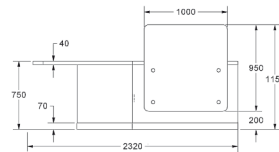

2 STYLE

15

Zed

- Vertical woodgrain direction
- Logo not included

ZB1-R

LAMINATE

£5,360

Classic