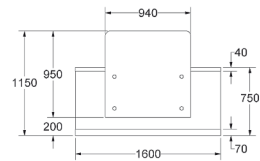

2 STYLE

5

Zed

- Horizontal woodgrain direction
- Logo not included

ZC Compact

LAMINATE

£3,575

Classic