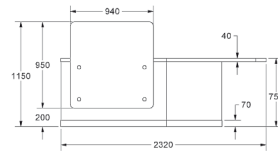

2 STYLE

12

Zed

- Vertical woodgrain direction
- Logo not included

ZB1-L

LAMINATE

£5,360

Classic