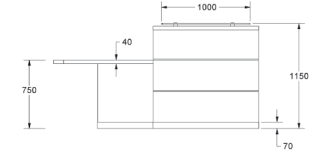

- Vertical woodgrain direction
- Logo not included

SB1-R

LAMINATE

£5,645

Eclipse

- Vertical woodgrain direction

YB1-R

LAMINATE