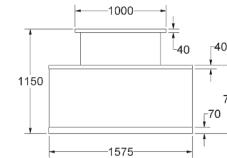

LAMINATE

£4,160