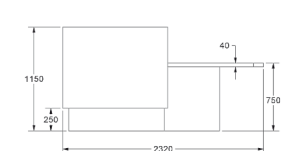

XB1-L

LAMINATE or LACQUER
feature section:

£7,700

E•VOKE

- Vertical woodgrain direction

KB1-L

LAMINATE feature section: **£6,040**
CORIAN® feature section: **£9,460**

evolution® Xpression reception desk
with recessed LED down lit feature panel