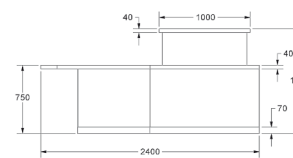

LAMINATE

£4,995