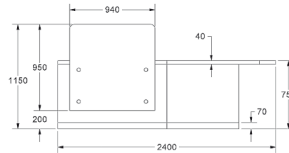

2 STYLE

11

Zed

- Vertical woodgrain direction
- Logo not included

ZC1-L

LAMINATE

£4,820

Classic