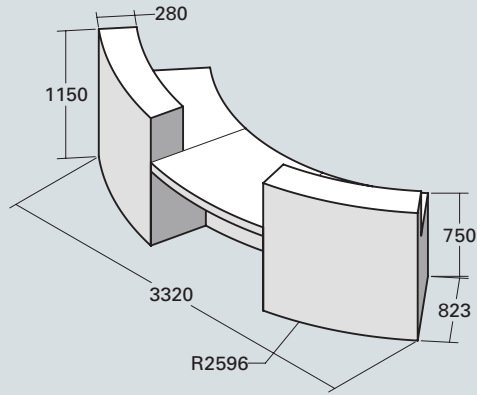

1 SHAPE

CURVED desks

Double upstand
2 person

3 FINISH

All evolution® reception desks are available in a range of 12 plain colour laminates and 12 woodgrain laminates. For a sleeker finish, the feature sections on **Light** and **Xpression** are available in colour matched lacquer, and on the **E•VOKE** in 12 **Corian®** finishes as standard. See page 21 for full details.

evolution® in 3 simple steps

1. Choose your **SHAPE**
2. Choose your **STYLE**
3. Choose your **FINISH**

Then call our sales team on
01908 391600 and place your order.

Terms and conditions of sale available on request.