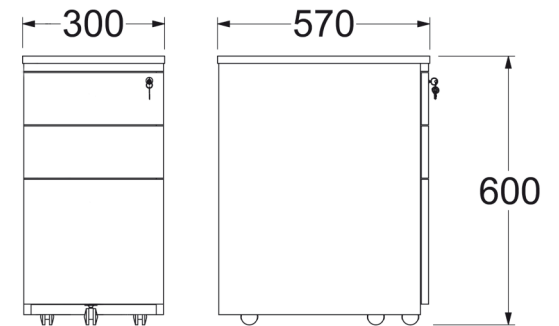

Plinth finish - flush

Zed, Classic and Eclipse

70mm deep flush plinth finished in A104 Alu Mat laminate as standard. Other finishes available on request.

Corian® as standard

E•VOKE

The feature overhanging section on this desk can be specified in a range of 12 **Corian®** finishes as standard.

Pedestal

£290

White metal finish to match internal desk faces

Glass counter cap and posts

Eclipse, Light and Xpression

Clear, toughened glass counter cap supported on two 40mm diameter satin anodised aluminium posts.