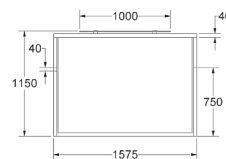

LAMINATE or LACQUER
feature section:

£7,405