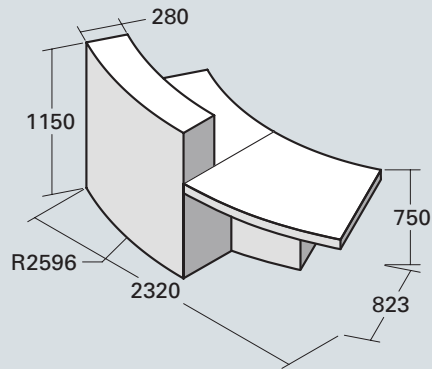

1 SHAPE

CURVED desks

Left handed upstand
Single person

3 FINISH

All evolution® reception desks are available in a range of 12 plain colour laminates and 12 woodgrain laminates. For a sleeker finish, the feature sections on **Light** and **Xpression** are available in colour matched lacquer, and on the **E•VOKE** in 12 **Corian®** finishes as standard. See page 21 for full details.

evolution® in 3 simple steps

1. Choose your **SHAPE**
2. Choose your **STYLE**
3. Choose your **FINISH**

Then call our sales team on
01908 391600 and place your order.

Terms and conditions of sale available on request.

2 STYLE

12