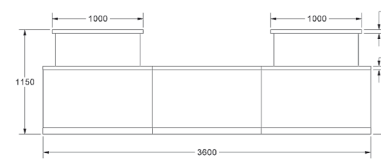

LAMINATE

£7,500