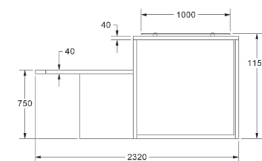

LAMINATE or LACQUER
feature section:

£8,095