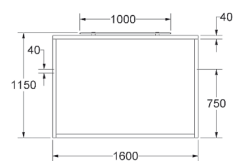

£4,105

Light

- Horizontal woodgrain direction
- Logo not included

LC Compact

LAMINATE or LACQUER
feature section:

£5,775

Xpression

- Horizontal woodgrain direction
- Logo not included