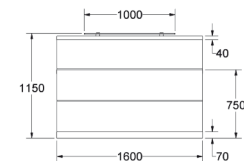

- Horizontal woodgrain direction
- Logo not included

SC Compact

LAMINATE

£3,695

Eclipse

- Horizontal woodgrain direction

YC Compact

LAMINATE