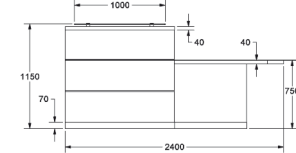

- Vertical woodgrain direction
- Logo not included

SC1-L

LAMINATE

£4,995

Eclipse

- Vertical woodgrain direction

YC1-L

LAMINATE