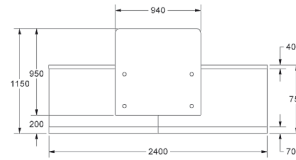

2 STYLE

8

Zed

- Vertical woodgrain direction
- Logo not included

ZC1

LAMINATE

£5,125

Classic