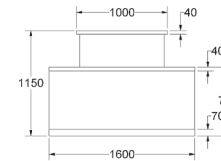

LAMINATE

£3,695