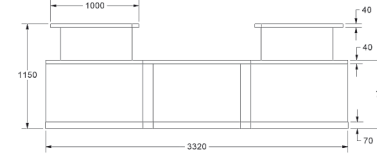

LAMINATE

£8,965