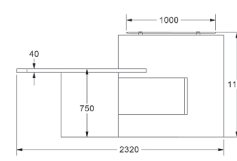

LAMINATE or LACQUER
feature section:

£7,700