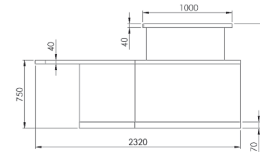

LAMINATE

£5,645