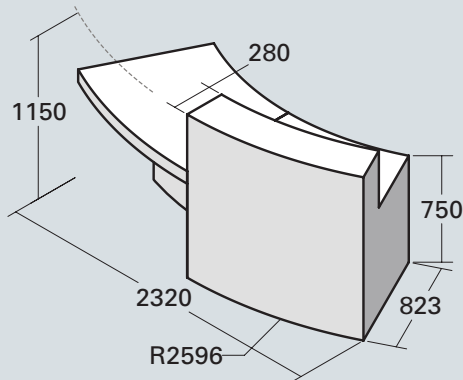

1 SHAPE

CURVED desks

Right handed upstand
Single person

3 FINISH

All evolution® reception desks are available in a range of 12 plain colour laminates and 12 woodgrain laminates. For a sleeker finish, the feature sections on **Light** and **Xpression** are available in colour matched lacquer, and on the **E•VOKE** in 12 **Corian®** finishes as standard. See page 21 for full details.

evolution® in 3 simple steps

1. Choose your **SHAPE**
2. Choose your **STYLE**
3. Choose your **FINISH**

Then call our sales team on
01908 391600 and place your order.

Terms and conditions of sale available on request.

2 STYLE

15