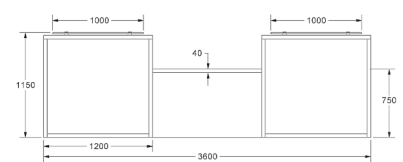

LAMINATE or LACQUER
feature section:

£10,295