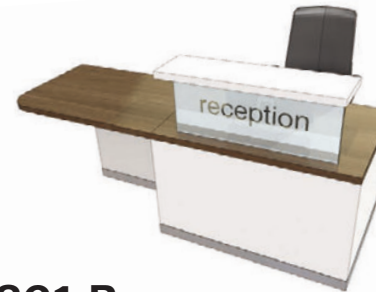

Classic

- Vertical woodgrain direction
- Logo not included

SC1-R