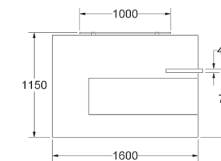

LAMINATE or LACQUER
feature section:

£5,555