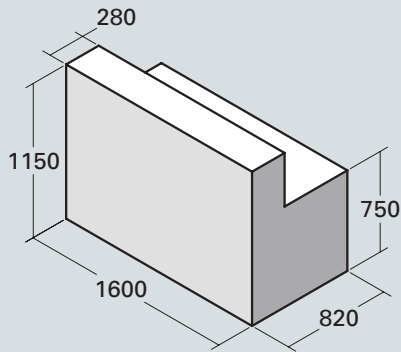

evolution® Zed reception desk
with etch effect or solid colour
glass/acrylic privacy panel

1 SHAPE

STRAIGHT desks

Compact
Single person

3 FINISH

All evolution® reception desks are available in a range of 12 plain colour laminates and 12 woodgrain laminates. For a sleeker finish, the feature sections on **Light** and **Xpression** are available in colour matched lacquer, and on the **E•VOKE** in 12 Corian® finishes as standard. See page 21 for full details.