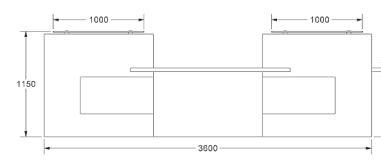

LAMINATE or LACQUER
feature section:

£10,010