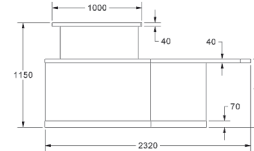

LAMINATE

£5,645