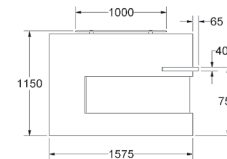

LAMINATE or LACQUER
feature section:

£6,280