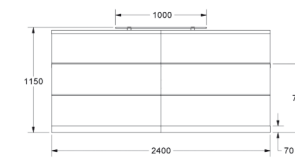

- Vertical woodgrain direction
- Logo not included

SC1

LAMINATE

£5,710

Eclipse

- Vertical woodgrain direction

YC1

LAMINATE