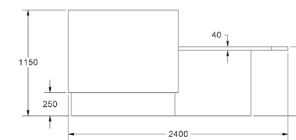

XC1-L

LAMINATE or LACQUER
feature section:

£6,710

E•VOKE

- Vertical woodgrain direction

KC1-L

LAMINATE feature section:
£5,205

CORIAN® feature section:
£7,645