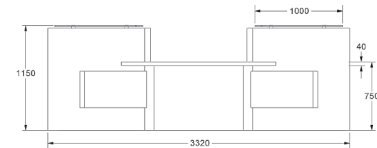

Light

- Vertical woodgrain direction
- Logos not included

LB2

LAMINATE or LACQUER
feature section:

£12,730

Xpression

- Vertical woodgrain direction
- Logos not included

XB2