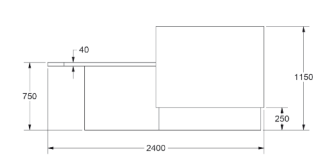

XC1-R

LAMINATE or LACQUER
feature section:

£6,710

E•VOKE

- Vertical woodgrain direction

KC1-R

LAMINATE feature section: **£5,205**
CORIAN® feature section: **£7,645**

1 SHAPE