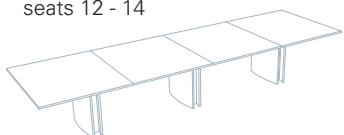

BR36
seats 10 - 12

size: (mm) 3600L x 1200W x 740H
shape: barrel
base: rectangular
edge:   
laminated: **£5,701** **£6,018** ---
veneered: **£7,008** **£7,326** **£7,515**

BR42
seats 12 - 14

size: (mm) 4200L x 1200W x 740H
shape: barrel
base: rectangular
edge:   
laminated: **£6,170** **£6,533** ---
veneered: **£7,611** **£7,975** **£8,193**

BR48
seats 14 - 16

size: (mm) 4800L x 1200W x 740H
shape: barrel
base: rectangular
edge:   
laminated: **£7,321** **£7,718** ---
veneered: **£8,977** **£9,374** **£9,613**

rectangular shaped meeting tables

RE36

seats 10 - 12

size: (mm) 3600L x 1200W x 740H
 shape: rectangular
 base: elliptical
 edge:   
 laminate: **£6,031** **£6,348** ---
 veneer: **£7,338** **£7,656** **£7,846**

RE42

seats 12 - 14

size: (mm) 4200L x 1200W x 740H
 shape: rectangular
 base: elliptical
 edge:   
 laminate: **£6,500** **£6,864** ---
 veneer: **£7,942** **£8,305** **£8,524**