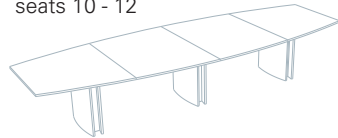

EXAMPLE

BE36
seats 10 - 12

size: (mm)	3600L x 1200W x 740H		
shape:	barrel		
base:	elliptical		
edge:	A	B	C
laminates:	£6,295	£6,613	---
veneers:	£7,603	£7,920	£8,111

shape:
B = Barrel shaped table top, **R** = Rectangular shaped table top

Example Full Product Code: **BE36AV** | Retail Price: **£7,603**

barrel shaped meeting tables

BE24
seats 6 - 8

size: (mm) 2400L x 1200W x 740H
shape: barrel
base: elliptical
edge:   
laminated: **£4,477** **£4,715** ---
veneered: **£5,341** **£5,579** **£5,721**

BE30
seats 8 - 10

size: (mm) 3000L x 1200W x 740H
shape: barrel
base: elliptical
edge:   
laminated: **£4,609** **£4,886** ---
veneered: **£5,591** **£5,870** **£6,036**

BE36
seats 10 - 12

size: (mm) 3600L x 1200W x 740H
shape: barrel
base: elliptical
edge:   
laminated: **£6,295** **£6,613** ---
veneered: **£7,603** **£7,920** **£8,111**

BE42
seats 12 - 14

size: (mm) 4200L x 1200W x 740H
shape: barrel
base: elliptical
edge:   
laminated: **£6,764** **£7,129** ---
veneered: **£8,206** **£8,570** **£8,788**

BE48
seats 14 - 16

size: (mm) 4800L x 1200W x 740H
shape: barrel
base: elliptical
edge:   
laminated: **£8,114** **£8,511** ---
veneered: **£9,972** **£10,167** **£10,405**