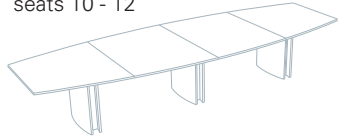

Specifying is simple with a range of options available. See page 6 for details.

meeting tables: specifying/ordering guide

Clarke Rendall meeting tables are available in a range of sizes from a 6 to 8 person, 2400mm table up to 4800mm table which will seat up to 16 people. With a 30mm table top thickness and integral cable management trough, they can be specified as either barrel shaped or rectangular and with either rectangular or elliptical bases. See page 10 for details of the real wood veneers and woodgrain and plain colour laminate finishes available on all **Clarke Rendall** meeting tables, credenzas and benching products.

EXAMPLE

BE36
seats 10 - 12

size: (mm)	3600L x 1200W x 740H		
shape:	barrel		
base:	elliptical		
edge:	A	B	C
laminates:	£6,295	£6,613	---
veneers:	£7,603	£7,920	£8,111

shape:
B = Barrel shaped table top, **R** = Rectangular shaped table top

base:
E = Elliptical shaped bases, **R** = Rectangular shaped bases

finishes:
L - Table top and bases finished in laminate

V - Table top and bases finished in veneer

edge profile options:

A - 30mm square edge