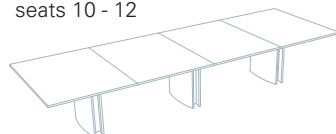

BR36
seats 10 - 12

size: (mm) 3600L x 1200W x 740H
shape: barrel
base: rectangular
edge:   
laminated: **£5,701** **£6,018** ---
veneered: **£7,008** **£7,326** **£7,515**

BR42
seats 12 - 14

size: (mm) 4200L x 1200W x 740H
shape: barrel
base: rectangular
edge:   
laminated: **£6,170** **£6,533** ---
veneered: **£7,611** **£7,975** **£8,193**

BR48
seats 14 - 16

size: (mm) 4800L x 1200W x 740H
shape: barrel
base: rectangular
edge:   
laminated: **£7,321** **£7,718** ---
veneered: **£8,977** **£9,374** **£9,613**

rectangular shaped meeting tables

RE24

seats 6 - 8

size: (mm) 2400L x 1200W x 740H
 shape: rectangular
 base: elliptical
 edge:   
 laminate: **£4,212** **£4,450** ---
 veneer: **£5,076** **£5,314** **£5,457**

RE30

seats 8 - 10

size: (mm) 3000L x 1200W x 740H
 shape: rectangular
 base: elliptical
 edge:   
 laminate: **£4,345** **£4,623** ---
 veneer: **£5,327** **£5,605** **£5,772**

RE36

seats 10 - 12

size: (mm) 3600L x 1200W x 740H
 shape: rectangular
 base: elliptical
 edge:   
 laminate: **£6,031** **£6,348** ---
 veneer: **£7,338** **£7,656** **£7,846**

RE42

seats 12 - 14

size: (mm) 4200L x 1200W x 740H
 shape: rectangular
 base: elliptical
 edge:   
 laminate: **£6,500** **£6,864** ---
 veneer: **£7,942** **£8,305** **£8,524**