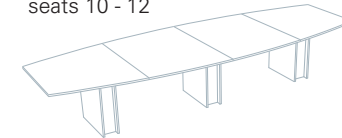

BE30
seats 8 - 10

size: (mm) 3000L x 1200W x 740H
shape: barrel
base: elliptical
edge:   
laminated: **£4,609** **£4,886** ---
veneered: **£5,591** **£5,870** **£6,036**

BE36
seats 10 - 12

size: (mm) 3600L x 1200W x 740H
shape: barrel
base: elliptical
edge:   
laminated: **£6,295** **£6,613** ---
veneered: **£7,603** **£7,920** **£8,111**

BE42
seats 12 - 14

size: (mm) 4200L x 1200W x 740H
shape: barrel
base: elliptical
edge:   
laminated: **£6,764** **£7,129** ---
veneered: **£8,206** **£8,570** **£8,788**

BE48
seats 14 - 16

size: (mm) 4800L x 1200W x 740H
shape: barrel
base: elliptical
edge:   
laminated: **£8,114** **£8,511** ---
veneered: **£9,972** **£10,167** **£10,405**

BR24
seats 6 - 8

size: (mm) 2400L x 1200W x 740H
shape: barrel
base: rectangular
edge:   
laminated: **£4,079** **£4,318** ---
veneered: **£4,944** **£5,182** **£5,325**

BR30
seats 8 - 10

size: (mm) 3000L x 1200W x 740H
shape: barrel
base: rectangular
edge:   
laminated: **£4,214** **£4,490** ---
veneered: **£5,191** **£5,473** **£5,640**

BR36
seats 10 - 12

size: (mm) 3600L x 1200W x 740H
shape: barrel
base: rectangular
edge:   
laminated: **£5,701** **£6,018** ---
veneered: **£7,008** **£7,326** **£7,515**

BR42
seats 12 - 14

size: (mm) 4200L x 1200W x 740H
shape: barrel
base: rectangular
edge:   
laminated: **£6,170** **£6,533** ---
veneered: **£7,611** **£7,975** **£8,193**