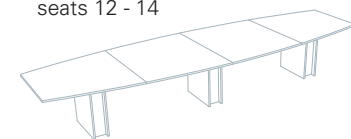

BE30
seats 8 - 10

size: (mm) 3000L x 1200W x 740H
shape: barrel
base: elliptical
edge:   
laminated: **£4,609** **£4,886** ---
veneered: **£5,591** **£5,870** **£6,036**

BE36
seats 10 - 12

size: (mm) 3600L x 1200W x 740H
shape: barrel
base: elliptical
edge:   
laminated: **£6,295** **£6,613** ---
veneered: **£7,603** **£7,920** **£8,111**

BE42
seats 12 - 14

size: (mm) 4200L x 1200W x 740H
shape: barrel
base: elliptical
edge:   
laminated: **£6,764** **£7,129** ---
veneered: **£8,206** **£8,570** **£8,788**

BE48
seats 14 - 16

size: (mm) 4800L x 1200W x 740H
shape: barrel
base: elliptical
edge:   
laminated: **£8,114** **£8,511** ---
veneered: **£9,972** **£10,167** **£10,405**

BR24
seats 6 - 8

size: (mm) 2400L x 1200W x 740H
shape: barrel
base: rectangular
edge:   
laminated: **£4,079** **£4,318** ---
veneered: **£4,944** **£5,182** **£5,325**

BR30
seats 8 - 10

size: (mm) 3000L x 1200W x 740H
shape: barrel
base: rectangular
edge:   
laminated: **£4,214** **£4,490** ---
veneered: **£5,191** **£5,473** **£5,640**

BR36
seats 10 - 12

size: (mm) 3600L x 1200W x 740H
shape: barrel
base: rectangular
edge:   
laminated: **£5,701** **£6,018** ---
veneered: **£7,008** **£7,326** **£7,515**

BR42
seats 12 - 14

size: (mm) 4200L x 1200W x 740H
shape: barrel
base: rectangular
edge:   
laminated: **£6,170** **£6,533** ---
veneered: **£7,611** **£7,975** **£8,193**