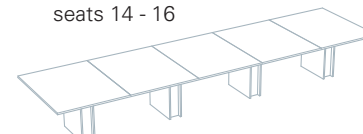

RR30

seats 8 - 10

size: (mm) 3000L x 1200W x 740H
 shape: rectangular
 base: rectangular
 edge:   
 laminate: **£3,948** **£4,225** ---
 veneer: **£4,930** **£5,208** **£5,375**

RR36

seats 10 - 12

size: (mm) 3600L x 1200W x 740H
 shape: rectangular
 base: rectangular
 edge:   
 laminate: **£5,436** **£5,753** ---
 veneer: **£6,744** **£7,061** **£7,251**

RR42

seats 12 - 14

size: (mm) 4200L x 1200W x 740H
 shape: rectangular
 base: rectangular
 edge:   
 laminate: **£5,905** **£6,268** ---
 veneer: **£7,340** **£7,711** **£7,928**

RR48

seats 14 - 16

size: (mm) 4800L x 1200W x 740H
 shape: rectangular
 base: rectangular
 edge:   
 laminate: **£7,056** **£7,453** ---
 veneer: **£8,712** **£9,109** **£9,347**

meeting tables: options

BRUSHED CABLE PORT
80mm: **£53**

ACCESS FLAP - SINGLE
laminate: **£476**
veneer: **£582**

ACCESS FLAP - DOUBLE
laminate: **£857**
veneer: **£1,047**

POWER & DATA
2 power 2 data block: **£230**