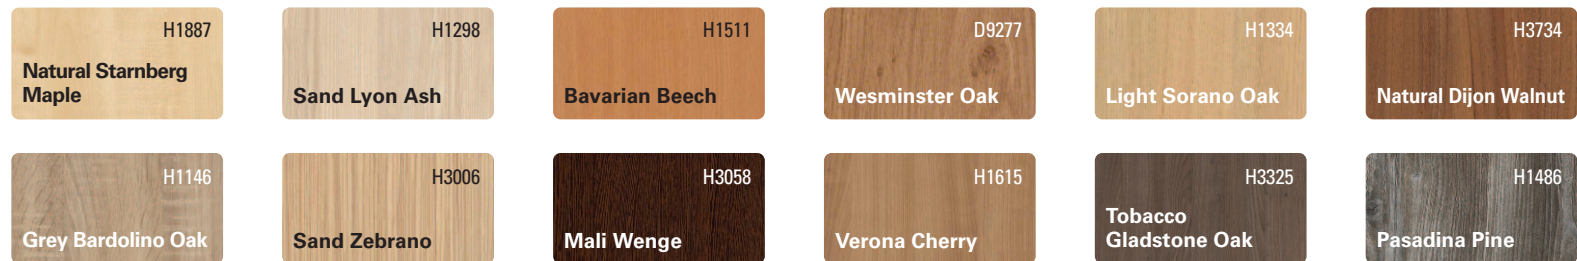

Fridge kit: £890

WOOD VENEERS - STANDARD Other real wood veneer finishes available as specials, POA

WOOD VENEERS - SPECIAL Other real wood veneer finishes available, POA

WOODGRAIN LAMINATES - STANDARD Other woodgrain laminate finishes available as specials, POA

PLAIN COLOUR LAMINATES - STANDARD Other plain colour laminate finishes available as specials, POA

Please note that the accuracy of the finishes illustrated here is dependant on the constraints of the printing process.
For a more detailed representation of the finishes available, please contact sales support for samples.
Clarke Rendall reserves the right to alter specifications without prior notice.