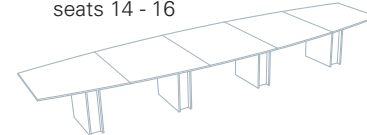

BE30
seats 8 - 10

size: (mm) 3000L x 1200W x 740H
shape: barrel
base: elliptical
edge:   
laminated: **£4,609** **£4,886** ---
veneered: **£5,591** **£5,870** **£6,036**

BE36
seats 10 - 12

size: (mm) 3600L x 1200W x 740H
shape: barrel
base: elliptical
edge:   
laminated: **£6,295** **£6,613** ---
veneered: **£7,603** **£7,920** **£8,111**

BR24
seats 6 - 8

size: (mm) 2400L x 1200W x 740H
shape: barrel
base: rectangular
edge:   
laminated: **£4,079** **£4,318** ---
veneered: **£4,944** **£5,182** **£5,325**

BR30
seats 8 - 10

size: (mm) 3000L x 1200W x 740H
shape: barrel
base: rectangular
edge:   
laminated: **£4,214** **£4,490** ---
veneered: **£5,191** **£5,473** **£5,640**

BR36
seats 10 - 12

size: (mm) 3600L x 1200W x 740H
shape: barrel
base: rectangular
edge:   
laminated: **£5,701** **£6,018** ---
veneered: **£7,008** **£7,326** **£7,515**

BR42
seats 12 - 14

size: (mm) 4200L x 1200W x 740H
shape: barrel
base: rectangular
edge:   
laminated: **£6,170** **£6,533** ---
veneered: **£7,611** **£7,975** **£8,193**

BR48
seats 14 - 16

size: (mm) 4800L x 1200W x 740H
shape: barrel
base: rectangular
edge:   
laminated: **£7,321** **£7,718** ---
veneered: **£8,977** **£9,374** **£9,613**

rectangular shaped meeting tables