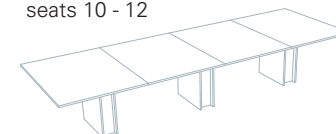

RR30

seats 8 - 10

size: (mm) 3000L x 1200W x 740H
 shape: rectangular
 base: rectangular
 edge:   
 laminate: **£3,948** **£4,225** ---
 veneer: **£4,930** **£5,208** **£5,375**

RR36

seats 10 - 12

size: (mm) 3600L x 1200W x 740H
 shape: rectangular
 base: rectangular
 edge:   
 laminate: **£5,436** **£5,753** ---
 veneer: **£6,744** **£7,061** **£7,251**