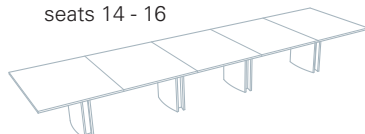

BR36
seats 10 - 12

size: (mm) 3600L x 1200W x 740H
shape: barrel
base: rectangular
edge:   
laminated: **£5,701** **£6,018** ---
veneered: **£7,008** **£7,326** **£7,515**

BR42
seats 12 - 14

size: (mm) 4200L x 1200W x 740H
shape: barrel
base: rectangular
edge:   
laminated: **£6,170** **£6,533** ---
veneered: **£7,611** **£7,975** **£8,193**

BR48
seats 14 - 16

size: (mm) 4800L x 1200W x 740H
shape: barrel
base: rectangular
edge:   
laminated: **£7,321** **£7,718** ---
veneered: **£8,977** **£9,374** **£9,613**

rectangular shaped meeting tables

RE36

seats 10 - 12

size: (mm) 3600L x 1200W x 740H
 shape: rectangular
 base: elliptical
 edge:   
 laminate: **£6,031** **£6,348** ---
 veneer: **£7,338** **£7,656** **£7,846**

RE42

seats 12 - 14

size: (mm) 4200L x 1200W x 740H
 shape: rectangular
 base: elliptical
 edge:   
 laminate: **£6,500** **£6,864** ---
 veneer: **£7,942** **£8,305** **£8,524**

RE48

seats 14 - 16

size: (mm) 4800L x 1200W x 740H
 shape: rectangular
 base: elliptical
 edge:   
 laminate: **£7,850** **£8,247** ---
 veneer: **£9,506** **£9,903** **£10,141**

RR24

seats 6 - 8

size: (mm) 2400L x 1200W x 740H
 shape: rectangular
 base: rectangular
 edge:   
 laminate: **£3,816** **£4,054** ---
 veneer: **£4,679** **£4,917** **£5,060**