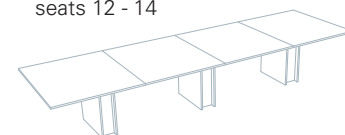

RR42

seats 12 - 14

size: (mm) 4200L x 1200W x 740H
shape: rectangular
base: rectangular
edge:
laminate: **£5,905**   **£6,268**   ---
veneer: **£7,340**   **£7,711**   **£7,928**