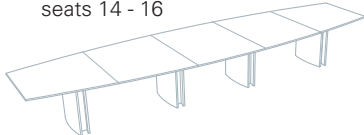

Example Full Product Code: **BE36AV** | Retail Price: **£7,603**

barrel shaped meeting tables

BE24
seats 6 - 8

size: (mm) 2400L x 1200W x 740H
shape: barrel
base: elliptical
edge:   
laminated: **£4,477** **£4,715** ---
veneered: **£5,341** **£5,579** **£5,721**

BE30
seats 8 - 10

size: (mm) 3000L x 1200W x 740H
shape: barrel
base: elliptical
edge:   
laminated: **£4,609** **£4,886** ---
veneered: **£5,591** **£5,870** **£6,036**

BE36
seats 10 - 12

size: (mm) 3600L x 1200W x 740H
shape: barrel
base: elliptical
edge:   
laminated: **£6,295** **£6,613** ---
veneered: **£7,603** **£7,920** **£8,111**

BE42
seats 12 - 14

size: (mm) 4200L x 1200W x 740H
shape: barrel
base: elliptical
edge:   
laminated: **£6,764** **£7,129** ---
veneered: **£8,206** **£8,570** **£8,788**

BE48
seats 14 - 16

size: (mm) 4800L x 1200W x 740H
shape: barrel
base: elliptical
edge:   
laminated: **£8,114** **£8,511** ---
veneered: **£9,972** **£10,167** **£10,405**

BR24
seats 6 - 8

size: (mm) 2400L x 1200W x 740H
shape: barrel
base: rectangular
edge:   
laminated: **£4,079** **£4,318** ---
veneered: **£4,944** **£5,182** **£5,325**

BR30
seats 8 - 10

size: (mm) 3000L x 1200W x 740H
shape: barrel
base: rectangular
edge:   
laminated: **£4,214** **£4,490** ---
veneered: **£5,191** **£5,473** **£5,640**