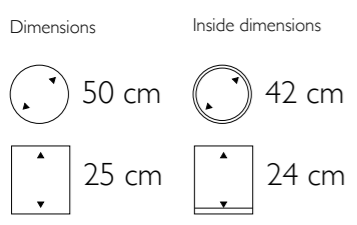

Cascara Plus

- 222101 Structure
- 222402 High Shine
- 222703 Matt

• More sizes available