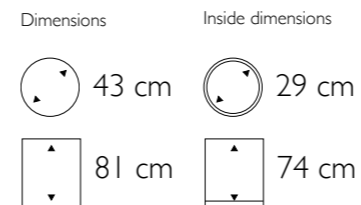

◀ **Dual Top / Chamäleon**

141201 Structure
142402 High Shine
143603 Matt

• More sizes available