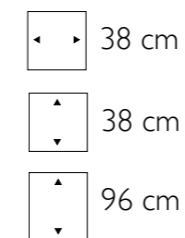

• More sizes available

Stand Alone Industrial A and Stand Alone Industrial B in matt white

◀ **Stand Alone Industrial A**

700111 Structure
700112 High Shine
700113 Matt

Dimensions

Inside dimensions

◀ **Stand Alone Industrial B**