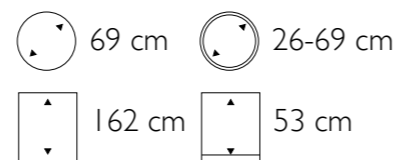

• More sizes available

Dimensions

▲ Prestige Rectangular / Prestige Rechteck

- 117711 Structure
- ▲118002 * High Shine
- 118303 Mat
- ▲119506 Rohling

• More sizes available

* Bespoke

Dimensions

▶ Chapeau France

- 282501 Structure
- 282602 High Shine
- 282703 Matt

Dimensions

Chapeau France matt black

◀ **Primus Angle Wall Planter**

I21221	Structure
I21222	High Shine
I21223	Matt

- More sizes available

Dimensions	Inside dimensions
 43 cm	 42 cm
 71 cm	 68 cm

Inside dimensions

26-69 cm

190 cm

53 cm

Base Dual Industrial

- 700201 Structure
- 700202 High Shine
- 700203 Matt

• More sizes available

Dimensions