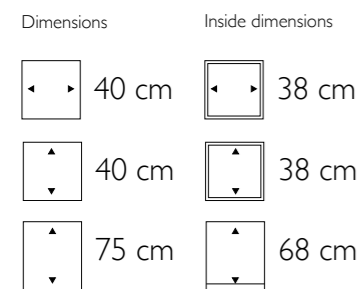

Prestige

- 112001 Structure
- 111902 High Shine
- 112503 Matt
- 113006 Rohling

• More sizes available