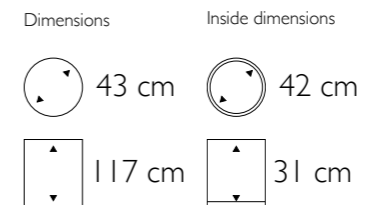

Inside dimensions

29 cm

115 cm

108 cm

Drop

161501 Structure
 161802 High Shine
 162103 Matt

• More sizes available

Dimensions

43 cm

Inside dimensions

32 cm

115 cm

108 cm

Drop in high shine black

Cascara Plus high shine yellow orange

Cascara Plus

Alkmaar high shine night blue

Alkmaar

242501 Structure
 242502 High Shine
 242503 Matt

Dimensions

◀ ▶ 68 cm

▲ ▼ 20 cm

▲ ▼ 32 cm

Inside dimensions