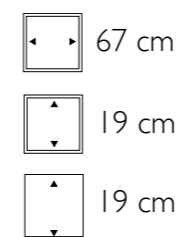

Inside dimensions