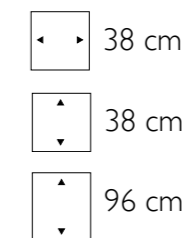

◀ **Stand Alone Industrial B**

700111 Structure
700112 High Shine
700113 Matt

Dimensions