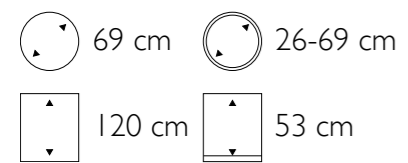

Dimensions

50 cm

15 cm

Inside dimensions

49 cm

14 cm

◀ **Multivorm Round Wall Planter**

251611	Structure
252312	High Shine
253013	Matt

Dimensions

70 cm

15 cm

Inside dimensions

69 cm

14 cm

• More sizes available

Rotterdam in white structure

Rotterdam

- 242201 Structure
- 242302 High Shine
- 242403 Matt

Dimensions	Inside dimensions
 68 cm	 62 cm
 20 cm	 18 cm
 38 cm	 35 cm

Chapeau Spain in matt sky blue

Chapeau Spain

281601	Structure
281702	High Shine
281803	Matt

Dimensions Inside dimensions

COLOURFUL

www.platinum.nl

Contact us
info@platinum.nl

Photography
 Wilfried Overwater
www.wilfriedoverwater.nl

Location photo shoot
 Ontdekking 076
www.ontdekking076.nl

Maretti Lighting
www.maretti.com