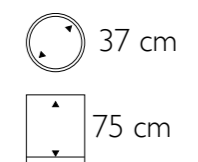

Inside dimensions