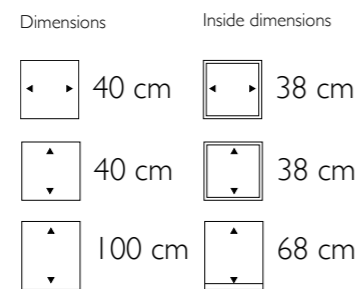

Prestige

- 113001 Structure
- 112002 High Shine
- 112603 Matt

• More sizes available