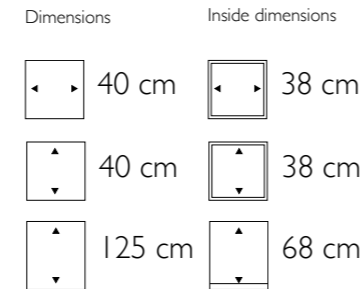

Prestige

- 114001 Structure
- 112102 High Shine
- 112703 Matt

• More sizes available