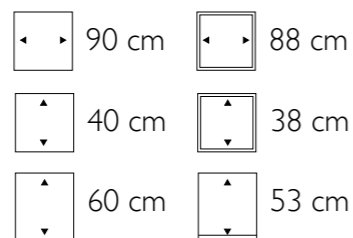

• More sizes available

Dimensions

▲ Prestige Rectangular / Prestige Rechteck

- 117711 Structure
- ▲118002 * High Shine
- 118303 Mat
- ▲119506 Rohling

• More sizes available

* Bespoke

Dimensions

▶ Chapeau France

- 282501 Structure
- 282602 High Shine
- 282703 Matt

Dimensions

Chapeau France matt black

◀ **Primus Angle Wall Planter**

I21221	Structure
I21222	High Shine
I21223	Matt

- More sizes available

Dimensions	Inside dimensions
 43 cm	 42 cm
 71 cm	 68 cm