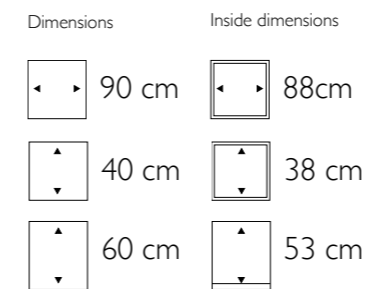

Prestige Rectangular / Prestige Rechteck

- 117711 Structure
- 118002 High shine
- 118303 Matt
- 119506 Rohling

• More sizes available