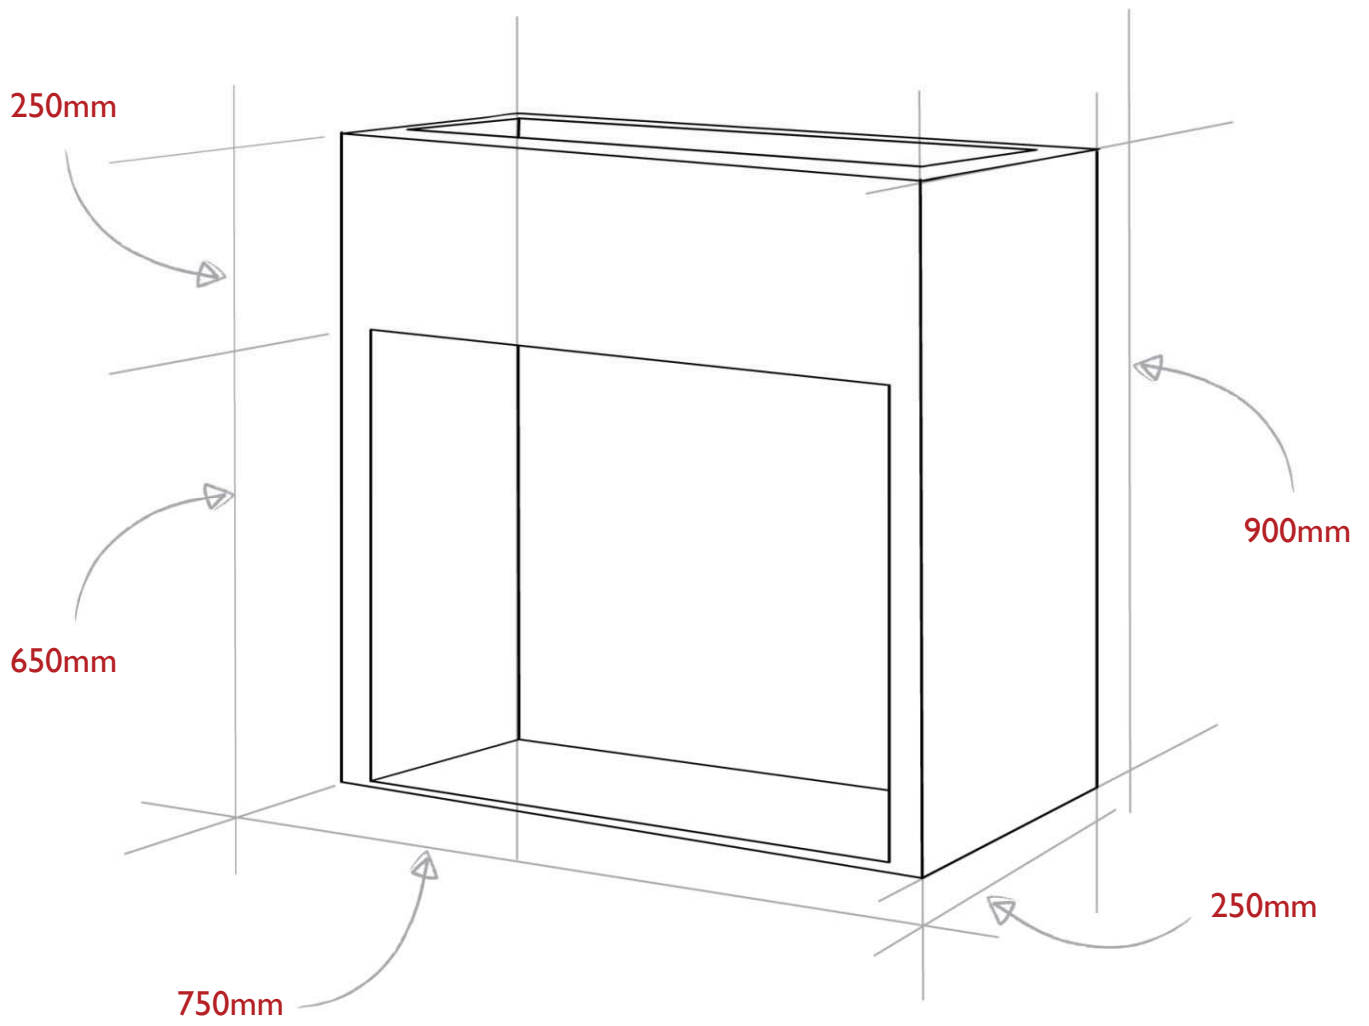

DIMENSIONS