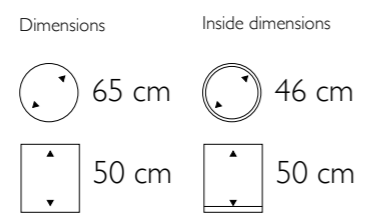

**Palawan Round Bowl**

805005 Brushed Stainless Steel

Dimensions	Inside dimensions
 50 cm	 23 cm
 40 cm	 36 cm

► **Graphic Oval**

- 610502 Iron
- 610202 White Washed
- 610402 Bronze

• More sizes available

Dimensions	Inside dimensions
 100 cm	 98 cm
 35 cm	 35 cm
 35 cm	 35 cm

  
*Nature is pleased with simplicity*

Graphic Round Bowl in Iron

**Graphic Round Bowl**

- 692502 Iron
- 692202 White Washed
- 692402 Bronze

• More sizes available

Dimensions

92 cm

Inside dimensions

51 cm

74 cm

74 cm

► **Argilla Round Bowl**  
665009 Stonecast

- More sizes available

► **Deco Square Synthetic Pedestals**  
271001 Structure  
271302 High Shine  
271603 Matt

- More sizes available

Argilla Round Bowl in Stonecast

Argilla Vase in Stonecast

**Argilla Vase**

610009

Stonecast

Dimensions

65 cm

Inside dimensions

46 cm