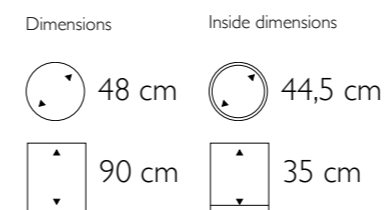

Bosco Bowl Plus

- 455206 Cemani
- 455115 Bark
- 455325 Coconut

Curved Vase Medium

- 690403 Bronze
- 690203 White Washed
- 690503 Iron

- More sizes available