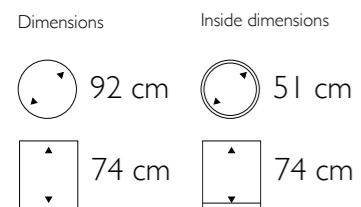

▲ Vita Round Bowl Large

- 500131 Light Gold
- 500132 Carbon
- 500133 Medium Silver
- 500134 Bronze

• More sizes available

▶ Vita Vase Small

- 500101 Light Gold
- 500102 Carbon
- 500103 Medium Silver
- 500104 Bronze
- 500102M Carbon Mat
- 500103M Medium Silver Mat

• More sizes available