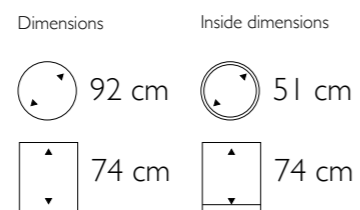

▶ **Bosco Round Bowl Large**

492204 Cemani
492113 Bark
492223 Coconut

• More sizes available

Bosco Round Bowl Large in Cemani