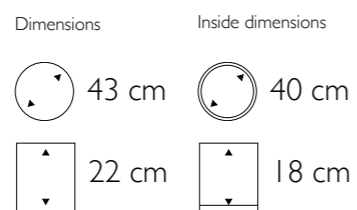

Vita Bowl

- 543221 Light Gold
- 543222 Carbon
- 543223 Medium Silver
- 543224 Bronze

Light in Nature creates the movement of Colors