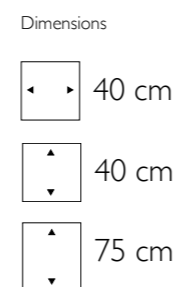

**Palawan Round Bowl**

805005 Brushed Stainless Steel

Dimensions	Inside dimensions
 50 cm	 23 cm
 40 cm	 36 cm

► **Graphic Oval**

- 610502 Iron
- 610202 White Washed
- 610402 Bronze

• More sizes available

Dimensions	Inside dimensions
 100 cm	 98 cm
 35 cm	 35 cm
 35 cm	 35 cm

  
*Nature is pleased with simplicity*

Graphic Round Bowl in Iron

**Graphic Round Bowl**

- 692502 Iron
- 692202 White Washed
- 692402 Bronze

• More sizes available

Dimensions

92 cm

Inside dimensions

51 cm

74 cm

74 cm

► **Argilla Round Bowl**  
665009 Stonecast

- More sizes available

► **Deco Square Synthetic Pedestals**  
271001 Structure  
271302 High Shine  
271603 Matt

- More sizes available

Argilla Round Bowl in Stonecast

Argilla Vase in Stonecast

**Argilla Vase**

610009

Stonecast

Dimensions

65 cm

Inside dimensions

46 cm