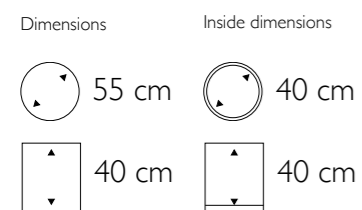

- More sizes available

Dimensions	Inside dimensions
 55 cm	 45 cm
 110 cm	 35 cm

*There is no better designer  
than Mother Nature*

Bosco Vase Large in Bark

**Bosco Vase Large**

- 412103 Cemani
- 412112 Bark
- 412122 Coconut

• More sizes available

Dimensions

Inside dimensions

57 cm 55 cm

120 cm 40 cm

*Bosco Bowl Plus in Bark*

**Bosco Bowl Plus**

- 455206 Cemani
- 455115 Bark
- 455325 Coconut

Inside dimensions

25 cm

116 cm

110 cm

Curved Oval Small in Iron

**Curved Oval Small**

- 675413 Bronze
- 675213 White Washed
- 675513 Iron

• More sizes available

Dimensions	Inside dimensions
 75 cm	 73 cm
 26,5 cm	 26,5 cm
 26,5 cm	 26,5 cm

*Natural*

[www.platinum.nl](http://www.platinum.nl)

**Contact us**  
[info@platinum.nl](mailto:info@platinum.nl)

**Photography**  
 Wilfried Overwater  
[www.wilfriedoverwater.nl](http://www.wilfriedoverwater.nl)