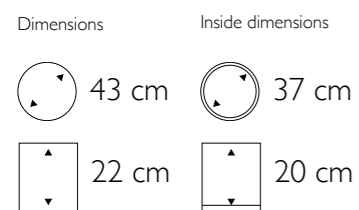

Bosco Bowl

- 443102 Cemani
- 443112 Bark
- 443122 Coconut

Vita Bowl

- 543221 Light Gold
- 543222 Carbon
- 543223 Medium Silver
- 543224 Bronze

Light in Nature creates the movement of Colors