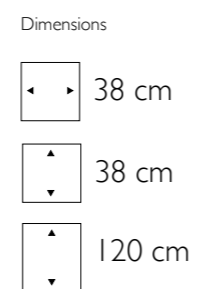

► **Scala Pedestal Large**

438402

• More sizes available

Vita Round Bowl Small in Bronze