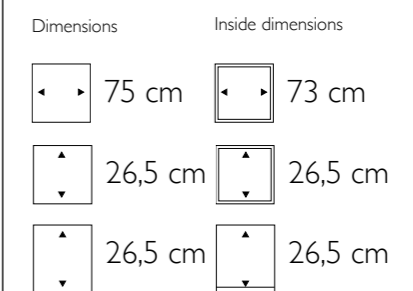

Vita Vase Large

- 500121 Light Gold
- 500122 Carbon
- 500123 Medium Silver
- 500124 Bronze

• More sizes available

Vita Oval Small

- 500171 Light Gold
- 500172 Carbon
- 500173 Medium Silver
- 500174 Bronze

• More sizes available