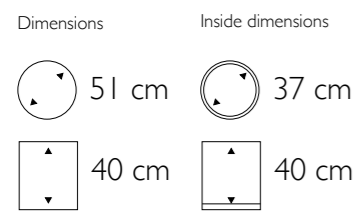

Samar Round Bowl

805103 Split Kabibe Shell