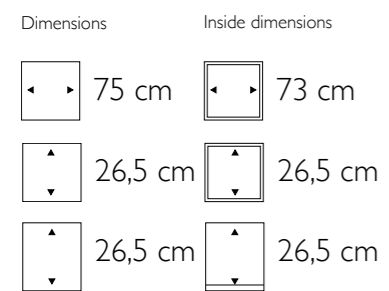

**Coron Vase**  
801102 Raw Cracked Shell

Dimensions		Inside dimensions	
 55 cm	 45 cm		
 110 cm	 35 cm		

*Coron Vase in Raw Cracked Shell*

*Coron Round Bowl in Raw Cracked Shell*

**Coron Round Bowl**  
805002 Raw Cracked Shell

Dimensions		Inside dimensions	
 50 cm	 35 cm		
 32 cm	 30 cm		

Bosco Oval Small in Coconut

▲ **Bosco Oval Small**

- 475308 Cemani
- 475317 Bark
- 475327 Coconut

• More sizes available

▶ **Bosco Vase Medium**

50 cm

90 cm

Inside dimensions

13 cm

89 cm

*Don't worry about perfection,  
Nature doesn't grow in straight lines*

Albat Vase in Raw Cracked Shell and Stainless Steel

Alabat Oval in Raw Cracked Shell / Stainless Steel