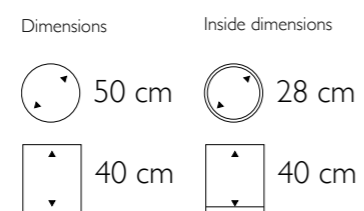

▶ **Curved Round Bowl Small**

- 650403 Bronze
- 650203 White Washed
- 650503 Iron

• More sizes available

Curved Round Bowl Small in White Washed