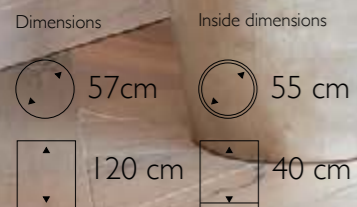

555007 White lacquer  
Eggshell White

Dimensions	Inside dimensions
 55 cm	 35 cm
 55 cm	 55 cm

Bordo Planter in Black Lacquer / Eggshell Brown

Bordo Bowl in Black Lacquer / Eggshell Brown

**Bordo Bowl**

560017 Black lacquer  
Eggshell Brown

560007 White lacquer  
Eggshell White

Dimensions	Inside dimensions
 60 cm	 42 cm
 25 cm	 21 cm

**Vita Vase Large**

- 500121 Light Gold
- 500122 Carbon
- 500123 Medium Silver
- 500124 Bronze

• More sizes available