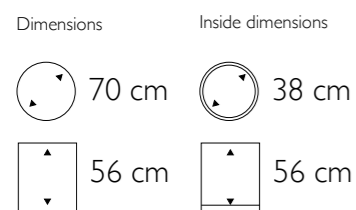

▲ **Bosco Round Bowl Medium**

470205 Cemani
470114 Bark
470224 Coconut

• More sizes available