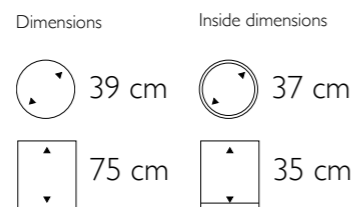

▶ Vita Vase Small

- 500101 Light Gold
- 500102 Carbon
- 500103 Medium Silver
- 500104 Bronze
- 500102M Carbon Mat
- 500103M Medium Silver Mat

• More sizes available

Vita Vase Small in Carbon Mat