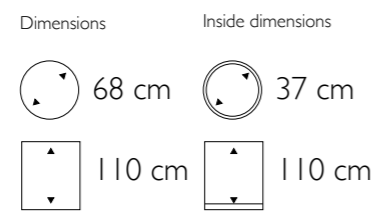

Samar Vase

801103 Split Kabibe Shell

- More sizes available