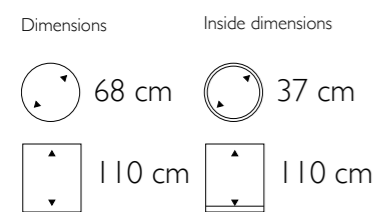

**Rango Vase Medium**

500175      Copper

- More sizes available

Dimensions

39 cm

Inside dimensions

37 cm

125 cm

45 cm

*Rich colours are typical of a rich nature*

*Mindoro Round Bowl in Polished Brass and Raw Cracked Shell*

**Mindoro Round Bowl**

807009 Polished Brass  
Raw Cracked Shell

Dimensions Inside dimensions

70 cm 48 cm

30 cm 17 cm

**Vita Saucer**

560151	Light Gold
560152	Carbon
560153	Medium Silver
560154	Bronze

- More sizes available

Dimensions

60 cm

Inside dimensions

25,5 cm

15cm

12,5 cm

*Mactan Round Bowl and Vase in Blacktab Shell*

▲ **Mactan Vase**

801104 Split Blacktab Shell

• More sizes available

▶ **Mactan Round Bowl**

805104 Split Blacktab Shell