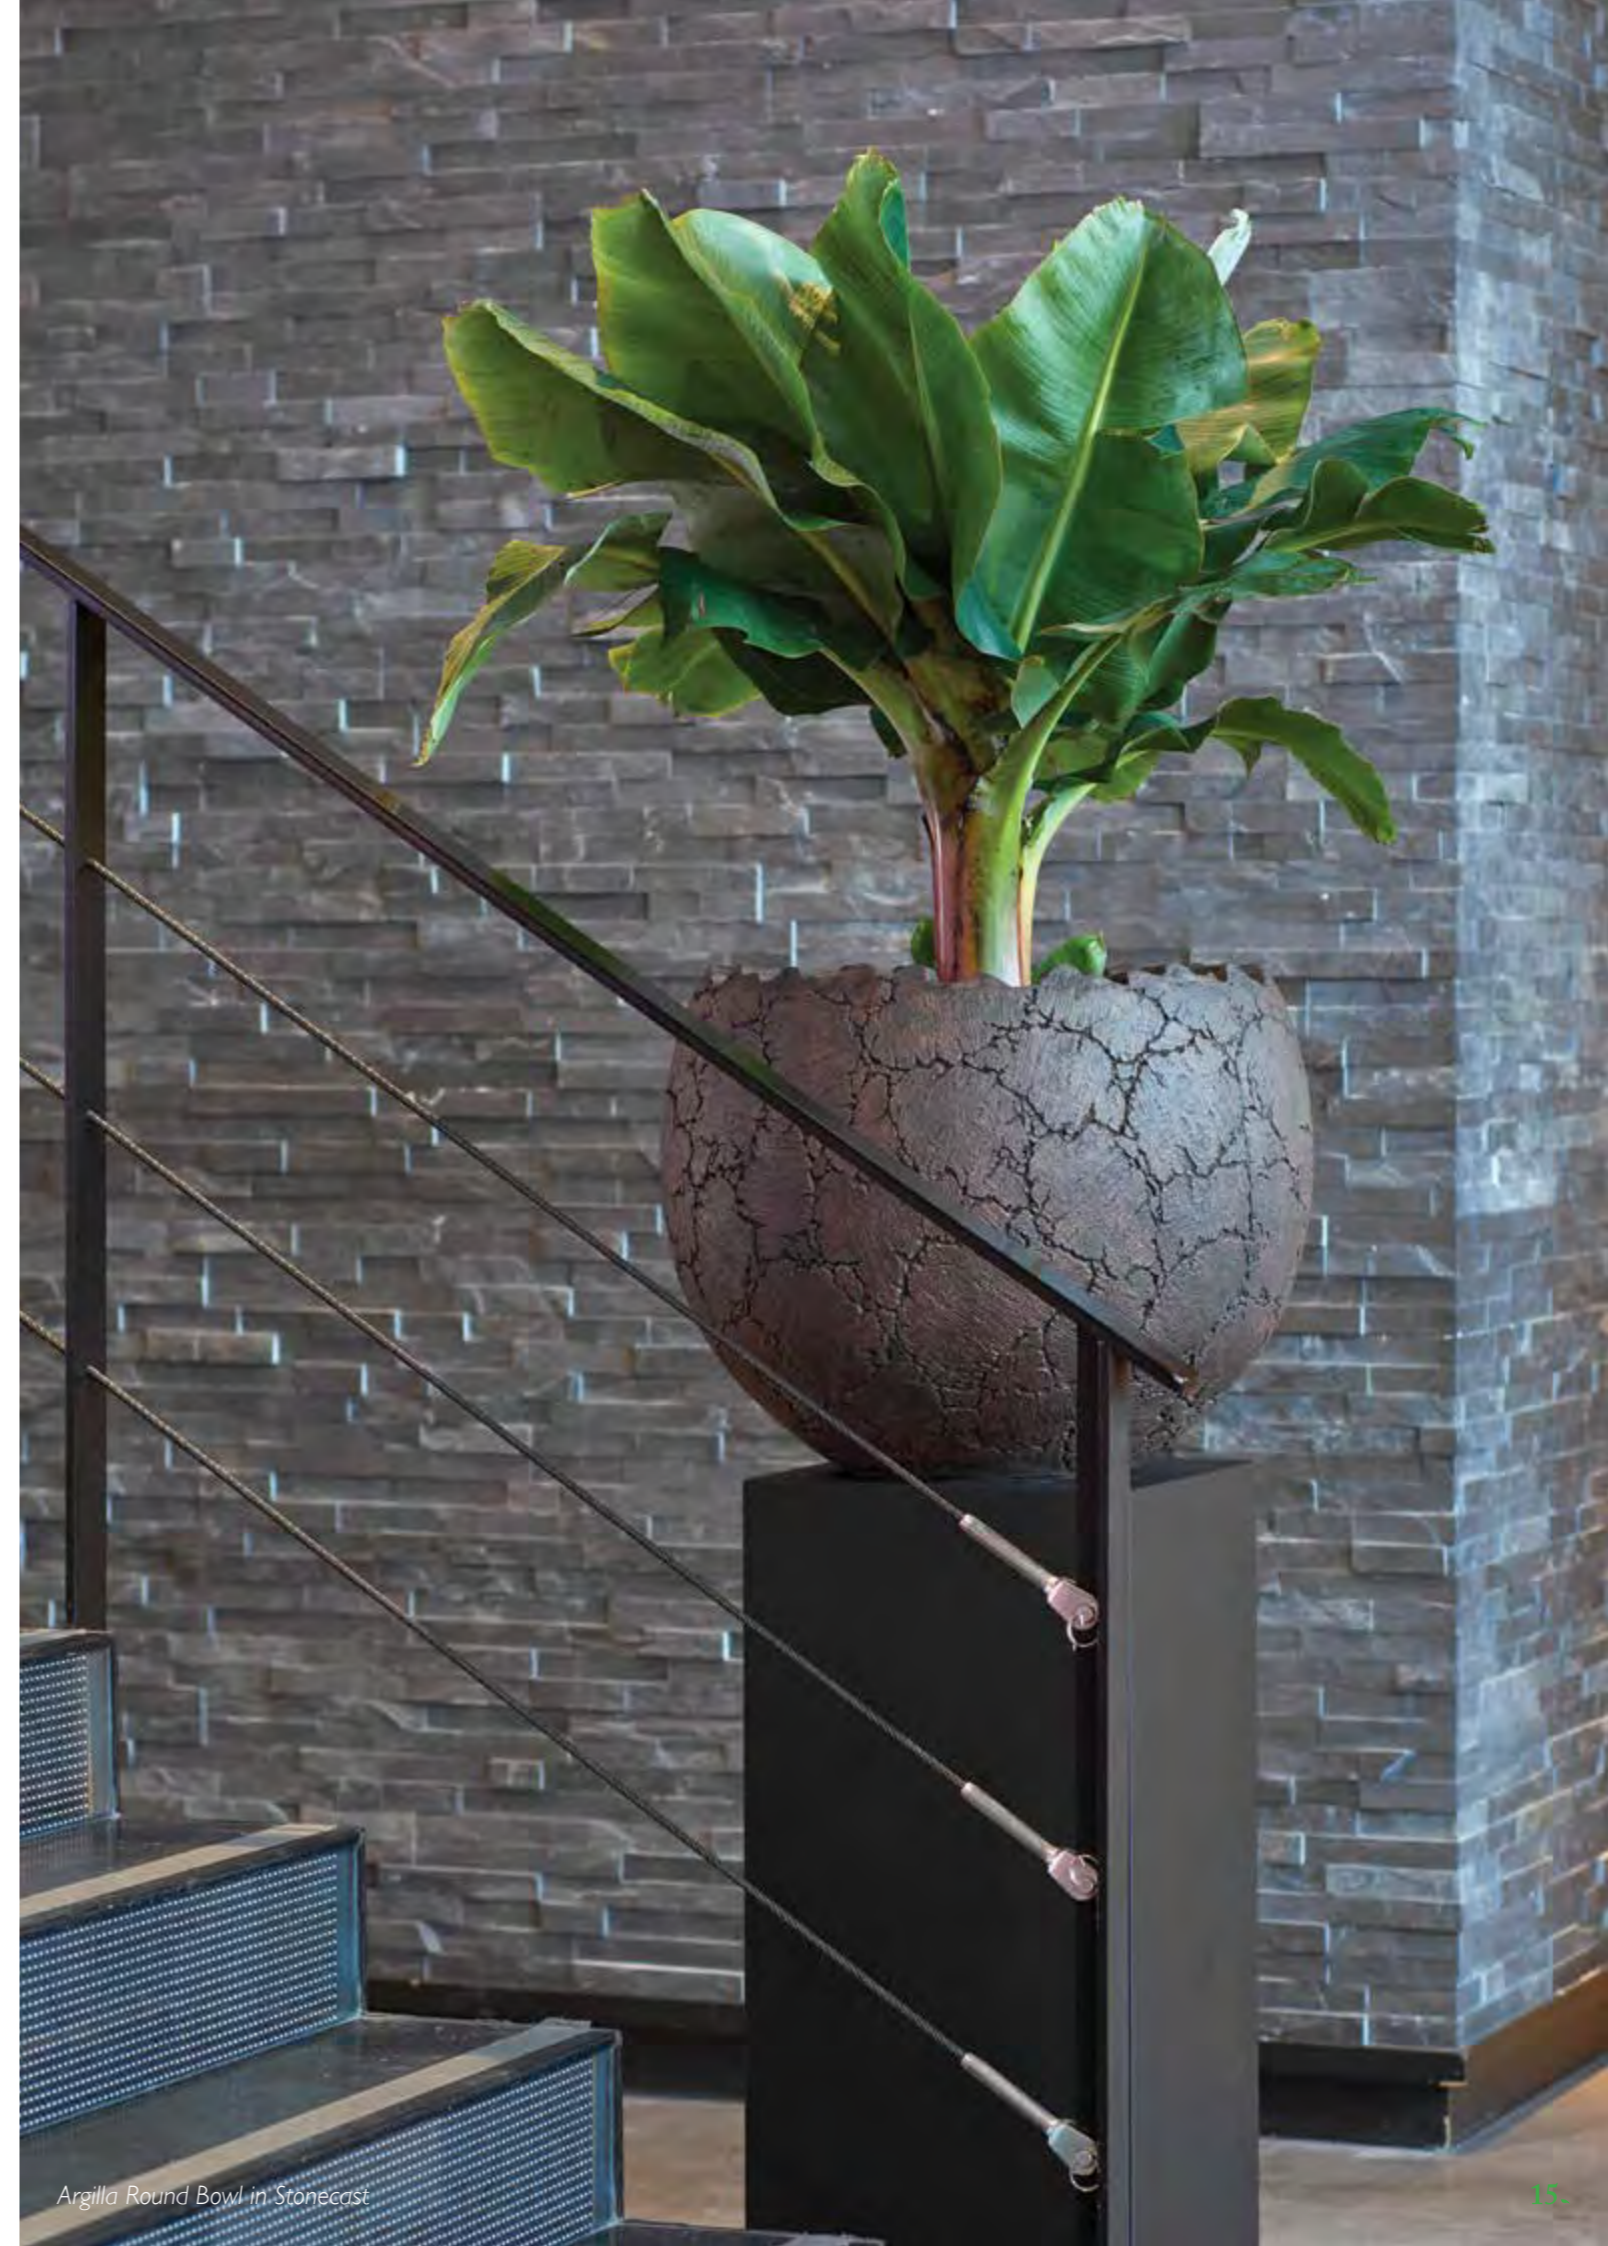

51 cm

74 cm

74 cm

► **Argilla Round Bowl**  
665009 Stonecast

- More sizes available

► **Deco Square Synthetic Pedestals**  
271001 Structure  
271302 High Shine  
271603 Matt

- More sizes available

Argilla Round Bowl in Stonecast