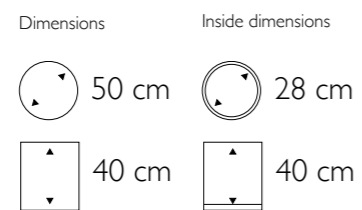

► **Vita Round Bowl Small**

500151 Light Gold
500152 Carbon
500153 Medium Silver
500154 Bronze

• More sizes available