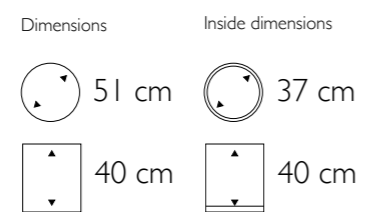

**Rango Vase Medium**

500175      Copper

- More sizes available

Dimensions

39 cm

Inside dimensions

37 cm

125 cm

45 cm

*Rich colours are typical of a rich nature*

*Mindoro Round Bowl in Polished Brass and Raw Cracked Shell*

**Mindoro Round Bowl**

807009 Polished Brass  
Raw Cracked Shell

Dimensions Inside dimensions

70 cm 48 cm

30 cm 17 cm

**Vita Saucer**

560151	Light Gold
560152	Carbon
560153	Medium Silver
560154	Bronze

- More sizes available

Dimensions

60 cm

Inside dimensions

25,5 cm

15cm

12,5 cm

*Mactan Round Bowl and Vase in Blacktab Shell*

▲ **Mactan Vase**

801104 Split Blacktab Shell

• More sizes available

▶ **Mactan Round Bowl**

805104 Split Blacktab Shell