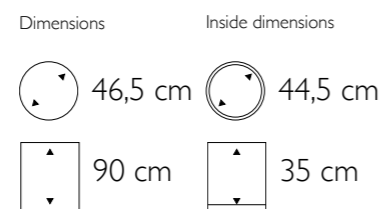

▶ **Bosco Vase Medium**

- 490102 Cemani
- 490111 Bark
- 490121 Coconut

• More sizes available

Bosco Vase in Coconut