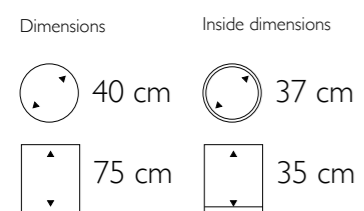

Inside dimensions

37 cm

65 cm

Bordo Bowl in White Lacquer / Eggshell White

**Bordo Bowl**

- 560007 White lacquer  
Eggshell White
- 560017 Black lacquer  
Eggshell Brown

Dimensions	Inside dimensions
60 cm	42 cm
25 cm	21 cm

► **Bordo Planter**

555007 White Lacquer  
Eggshell White

555017 Black Lacquer  
Eggshell Brown

Dimensions

55 cm

55 cm

Inside dimensions

35 cm

55 cm

► **Deco Square Synthetic Pedestals**

271001 Structure  
271302 High Shine  
271603 Matt

• More sizes available

Dimensions

40 cm

40 cm

75 cm

Bordo Planter in White Lacquer / Eggshell White

Curved Vase Small in White Washed

▲ **Curved Vase Small**

- 675403 Bronze
- 675203 White Washed
- 675503 Iron

• More sizes available

▶ **Curved Round Bowl Small**