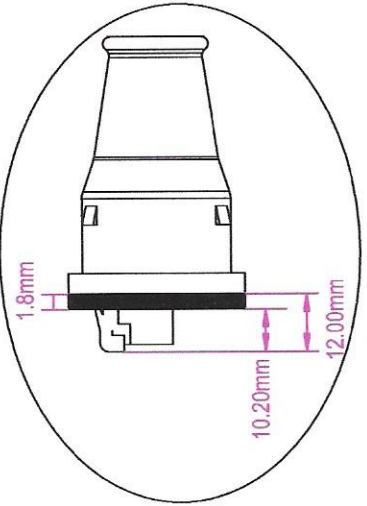

P1

WIRING DIAGRAM(T568B)

P1	WIRE	COLOR	P2
1	↔	WH/OR	1
2	↔	ORANGE	2
3	↔	WH/GR	3
6	↔	GREEN	6
4	↔	BLUE	4
5	↔	WH/BL	5
7	↔	WH/BR	7
8	↔	BROWN	8
S	—		S

P2

CON 1

PIN FRONT VIEW

ITEM	DESCRIPTION	Q'TY
7	SR : PVC Moulding; COLOR : GREY .	1
6	RJ45 8P8C SHIELDED PLUG GOLD PLATED 50u".	1
5	GASKET	1
4	NUT	1
3	SR : PVC Moulding; COLOR : GREY .	1
2	RJ45 8P8C SHIELDED PLUG GOLD PLATED 50u".	1
1	CAT 6A 26AWG x 4P S/FTP CABLE.	1

ITEM	DESCRIPTION	Q'TY
7	SR : PVC Moulding; COLOR : GREY .	1
6	RJ45 8P8C SHIELDED PLUG GOLD PLATED 50u".	1
5	GASKET	1
4	NUT	1
3	SR : PVC Moulding; COLOR : GREY .	1
2	RJ45 8P8C SHIELDED PLUG GOLD PLATED 50u".	1
1	CAT 6A 26AWG x 4P S/FTP CABLE.	1

REV.	DESCRIPTION	DATE	ECN NO.
A	RELEASE	2016.11.03	
B			
C			

TITLE	PART NO.	DWG NO.	VERSION
RJ45 S/FTP PLUG/WATERPROOF SHIELDED CABLE ASSY.GREY.	375-010	RJ 08MM 5M GYSS	A

TOLERANCE	UNIT	SCALE
.x	mm	1:1
.xx	mm	1:1
.xxx	mm	1:1
.xxxx	mm	1:1
.xxxxx	mm	1:1
ANGULA	°	1:1