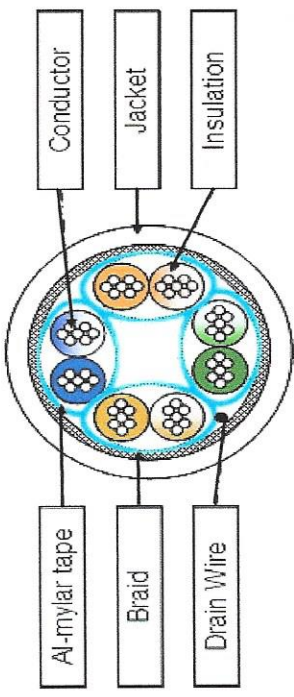

P1

WIRING DIAGRAM(T568B)

P1	WIRE	COLOR	P2
1	↔	WH/OR	1
2	↔	ORANGE	2
3	↔	WH/GR	3
6	↔	GREEN	6
4	↔	BLUE	4
5	↔	WH/BL	5
7	↔	WH/BR	7
8	↔	BROWN	8
S	—		S

P2

CON 1

PIN FRONT VIEW

ITEM	DESCRIPTION	Q'TY
7	SR : PVC Moulding; COLOR : GREY .	1
6	RJ45 8P8C SHIELDED PLUG GOLD PLATED 50u".	1
5	GASKET	1
4	NUT	1
3	SR : PVC Moulding; COLOR : GREY .	1
2	RJ45 8P8C SHIELDED PLUG GOLD PLATED 50u".	1
1	CAT 6A 26AWG x 4P S/FTP CABLE.	1

ITEM	DESCRIPTION	Q'TY
7	SR : PVC Moulding; COLOR : GREY .	1
6	RJ45 8P8C SHIELDED PLUG GOLD PLATED 50u".	1
5	GASKET	1
4	NUT	1
3	SR : PVC Moulding; COLOR : GREY .	1
2	RJ45 8P8C SHIELDED PLUG GOLD PLATED 50u".	1
1	CAT 6A 26AWG x 4P S/FTP CABLE.	1