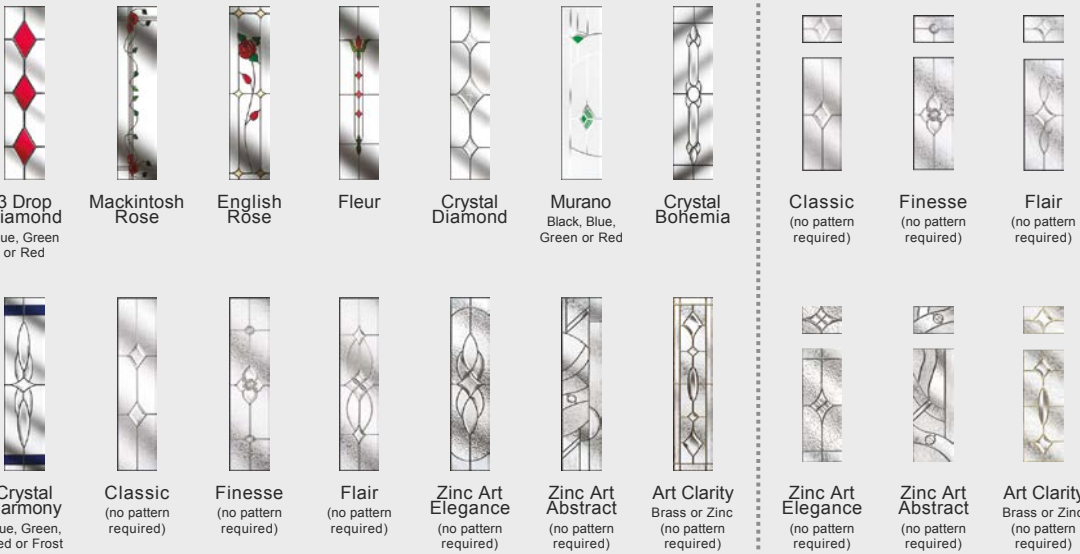

Glass Designs

Flair
(no pattern required)

Finesse
(no pattern required)

Zinc Art Elegance
(no pattern required)

Zinc Art Abstract
(no pattern required)

Twin side

Door Colours

Red Black Chartwell Grey Duck Egg Blue Darkwood White Blue Cream Black Brown Poppy Red Green Oak

Glass Designs

Crystal Diamond Murano (Black, Blue, Green or Red) Classic (no pattern required) Flair (no pattern required) Finesse (no pattern required) Zinc Art Elegance (no pattern required) Zinc Art Abstract (no pattern required) Art Clarity (Brass or Zinc) (no pattern required)

See inside back cover for all available glass patterns/backing glass

Sidepanels

Door Colours

Red Black Chartwell Grey Duck Egg Blue Darkwood White Blue Cream Black Brown Poppy Red Green Oak

Glass Designs

Glass Patterns / Backing glass

Stippolyte™

Cotswold™

Chantilly™

Digital™

Autumn™

Minster™

Everglade™

Mayflower™