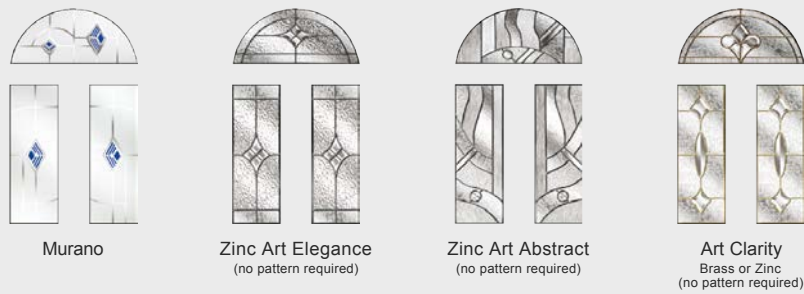

Classic
(no pattern required)

Flair
(no pattern required)

Finesse
(no pattern required)

Murano
Black, Blue, Green or Red

Crystal Harmony
Blue, Green, Red or Frost

Zinc Art Elegance
(no pattern required)

Zinc Art Abstract
(no pattern required)

Art Clarity
(no pattern required)

Crystal Bohemia
Blue, Green, Red or Frost

Mackintosh Rose

English Rose

Fleur

Crystal Tulip Arch

2 panel 2 square 1 arch

Door Colours

Red Black Chartwell Grey Duck Egg Blue Darkwood White Blue Cream Black Brown Poppy Red Green Oak

Glass Designs

See inside back cover for all available glass patterns/backing glass

2 panel 1 arch

Door Colours