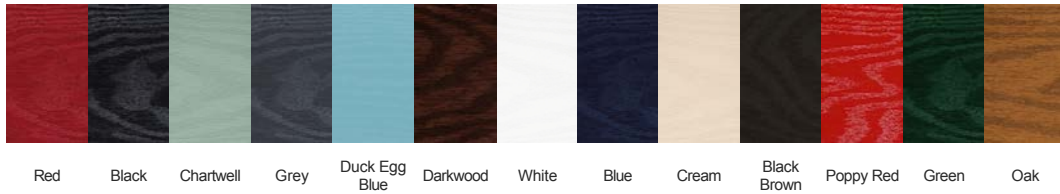

Door Colours

Red Black Chartwell Grey Duck Egg Blue Darkwood White Blue Cream Black Brown Poppy Red Green Oak

Glass Designs

Classic (no pattern required)
 Flair (no pattern required)
 Finesse (no pattern required)
 Zinc Art Elegance (no pattern required)
 Zinc Art Abstract (no pattern required)
 Art Clarity Brass or Zinc (no pattern required)

See inside back cover for all available glass patterns/backing glass

4 panel sunburst

Door Colours

Glass Patterns

Circle

Door Colours

Red Black Chartwell Grey Duck Egg Blue Darkwood White Blue Cream Black Brown Poppy Red Green Oak