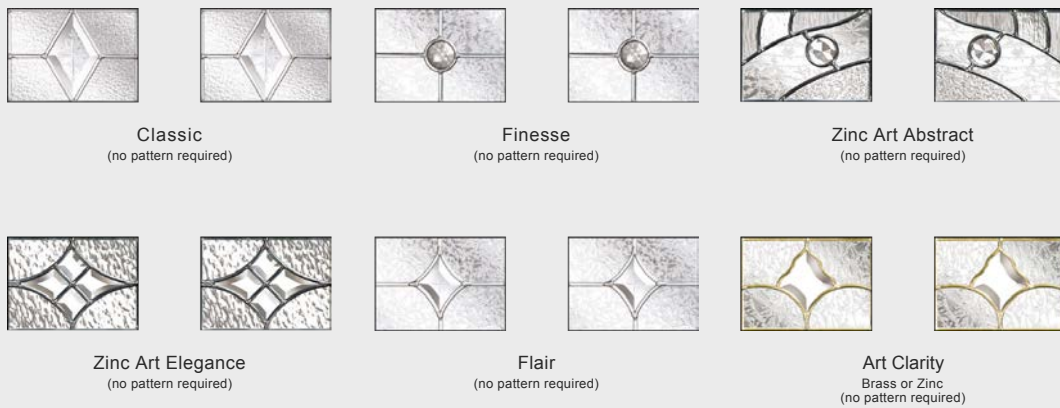

Murano
Blue, Green, Red or Black

Brass Art Clarity
(no pattern required)

Zinc Art Elegance
(no pattern required)

Zinc Art Abstract
(no pattern required)

See inside back cover for all available glass patterns/backing glass

6 panel

Door Colours

4 panel

Door Colours

4 panel 2 square

Door Colours

Glass Designs

2 panel 4 square

Door Colours

Red Black Chartwell Grey Duck Egg Blue Darkwood White Blue Cream Black Brown Poppy Red Green Oak

Glass Designs

Classic (no pattern required)
 Flair (no pattern required)
 Finesse (no pattern required)
 Zinc Art Elegance (no pattern required)
 Zinc Art Abstract (no pattern required)
 Art Clarity Brass or Zinc (no pattern required)