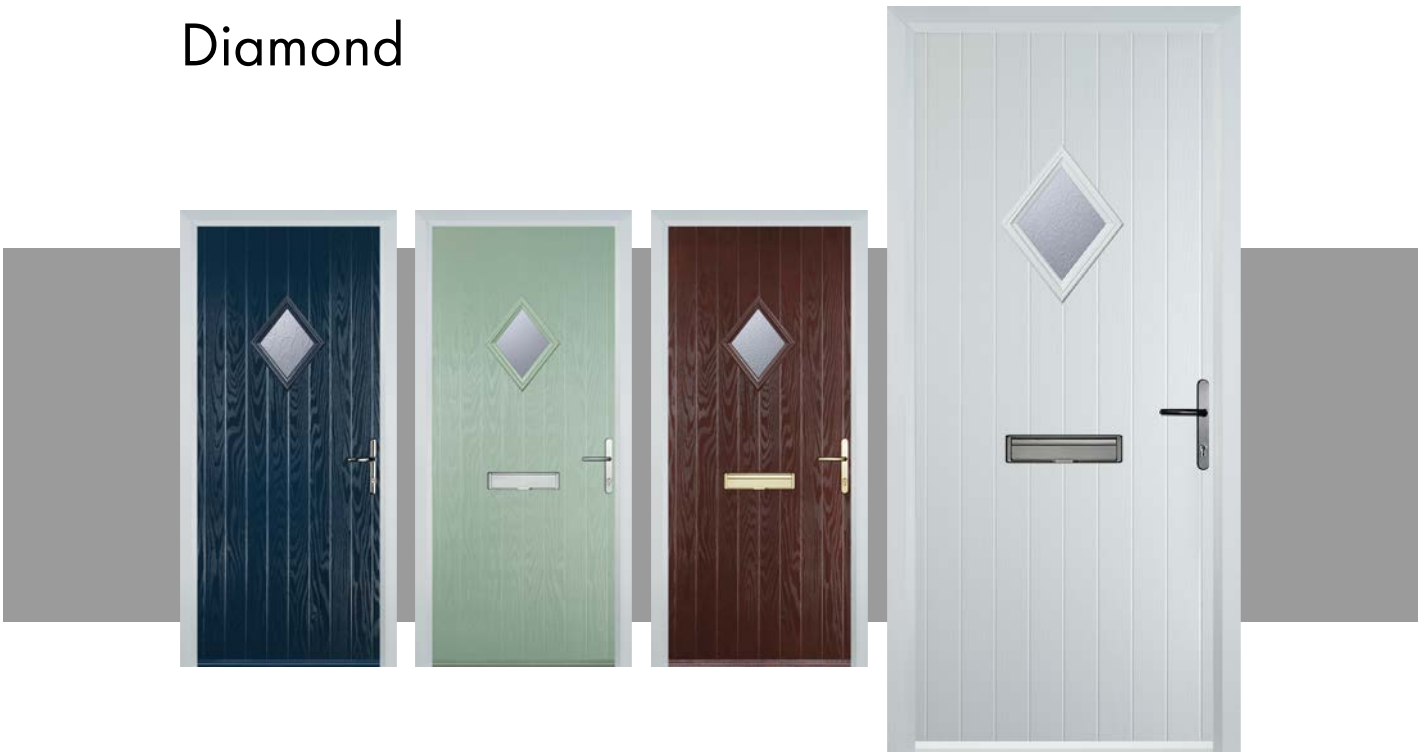

2 panel sunburst

Only Available in White

Glass Patterns

Cottage

Door Colours

Diamond

Door Colours

Red Black Chartwell Grey Duck Egg Blue Darkwood White Blue Cream Black Brown Poppy Red Green Oak