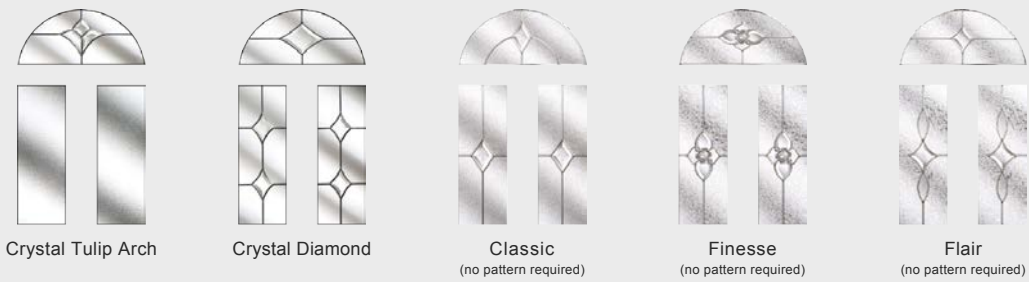

Art Clarity
(no pattern required)

Crystal Bohemia
Blue, Green, Red or Frost

Mackintosh Rose

English Rose

Fleur

Crystal Tulip Arch

2 panel 2 square 1 arch

Door Colours

Red Black Chartwell Grey Duck Egg Blue Darkwood White Blue Cream Black Brown Poppy Red Green Oak

Glass Designs

See inside back cover for all available glass patterns/backing glass

2 panel 1 arch

Door Colours