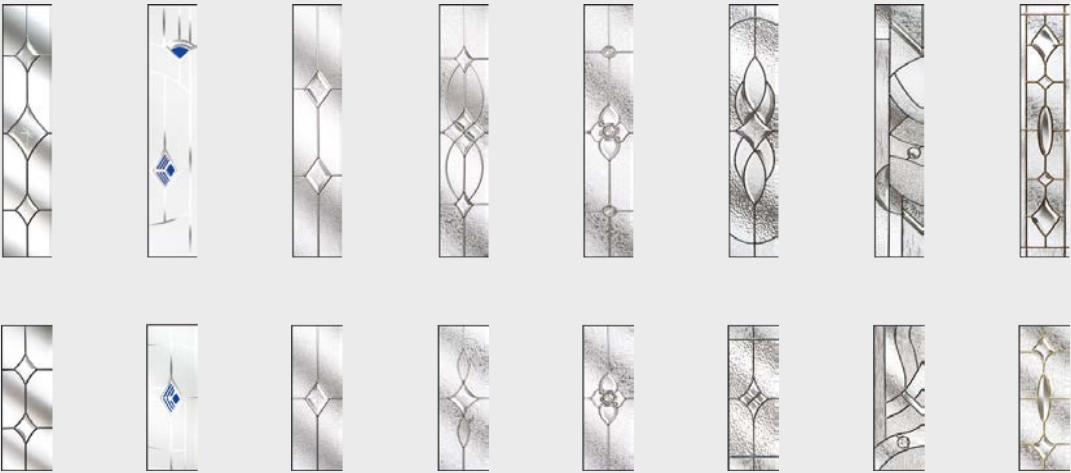

Glass Designs

Crystal Diamond   Murano (Black, Blue, Green or Red)   Classic (no pattern required)   Flair (no pattern required)   Finesse (no pattern required)   Zinc Art Elegance (no pattern required)   Zinc Art Abstract (no pattern required)   Art Clarity (Brass or Zinc) (no pattern required)

See inside back cover for all available glass patterns/backing glass