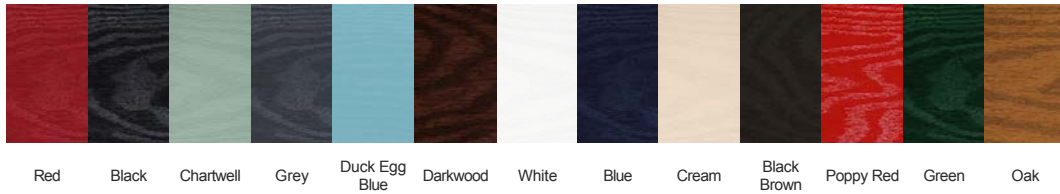

Door Colours