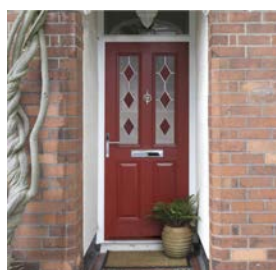

GRP Composite Doors UK Ltd
Unit 7 Jubilee Business Park
Appleby Magna, Swadlincote,
Derbyshire DE12 7AJ
Tel: 0844 846 8877 | Fax: 01530 589126
Email: sales@grpcompositedoors.com | Web: <http://www.grpcompositedoors.com>

All the information in this brochure is provided for guidance only and is given in good faith, but without warranty or guarantee of any kind, whether implied or expressed.

Our policy is to continually improve products, therefore methods, materials and changes of specification may be made from time to time without prior notice.

Colour samples printed in this publication should only be used as a guide and are as accurate as our printing process allows.

Glass images are reproduced and the © copyright of Pilkington plc.

All other images are the © copyright of Door-Stop International, a Masonite Company.