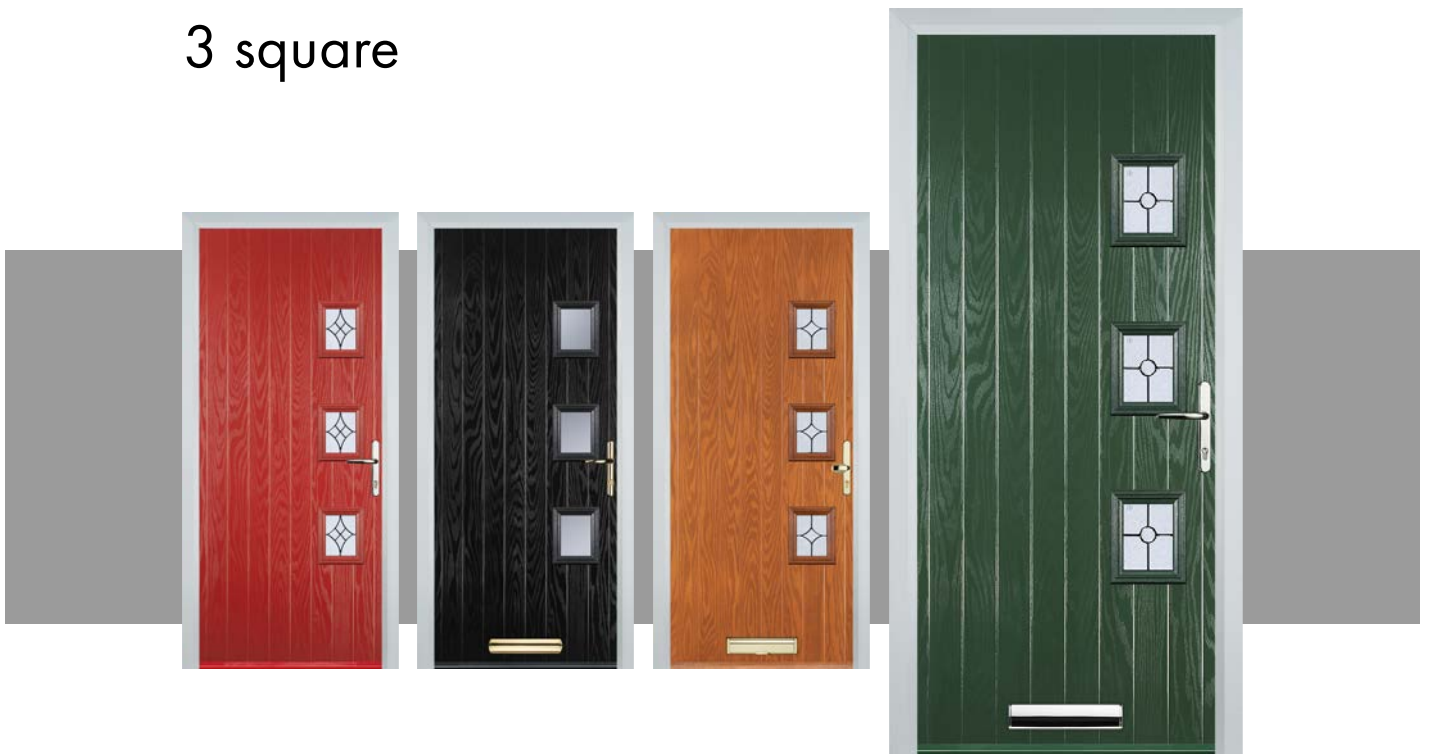

3 square

Door Colours

Red   Black   Chartwell   Grey   Duck Egg Blue   Darkwood   White   Blue   Cream   Black Brown   Poppy Red   Green   Oak

Glass Designs

Flair
(no pattern required)

Finesse
(no pattern required)

Zinc Art Elegance
(no pattern required)

Zinc Art Abstract
(no pattern required)