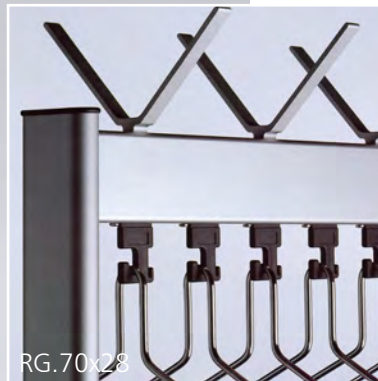

MOBILE RACKS

If your storage needs to be more flexible, we offer a range of quality standard and bespoke mobile coat racks to suit your individual requirements.

With various hook or hanging options and rack profiles, the rails are versatile and robust as well as beautifully designed.