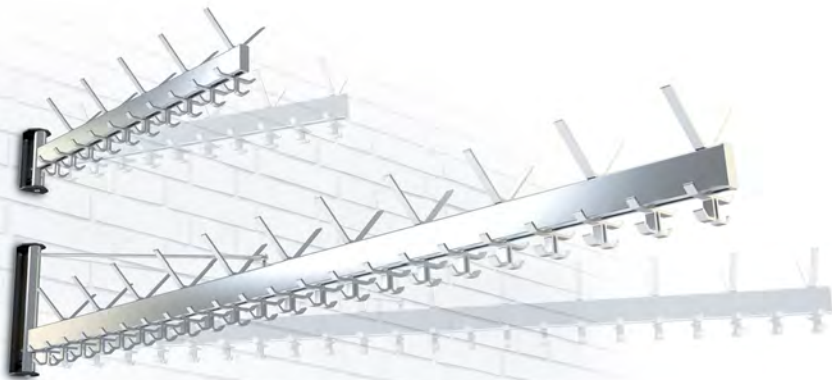

## FREE STANDING RAILS

Our range includes versatile free-standing or floor fixed options, ideal for when the wall isn't strong enough to take the weight of the coat rails or they simply need to be located in rows within the cloakroom.

Available in variable lengths and heights, able to accommodate single or double rows and, where necessary for longer garments, a mixture of double and single height to create the most flexible cloakroom to meet all requirements. Rails can also include shelving for bags, hat hooks and umbrella stands.

## MOBILE RACKS

If your storage needs to be more flexible, we offer a range of quality standard and bespoke mobile coat racks to suit your individual requirements.

With various hook or hanging options and rack profiles, the rails are versatile and robust as well as beautifully designed.

## SPACE SAVING

When space is at a premium, though occasional coat hanging facilities are required, we offer fold away and swivel coat rails which can neatly be moved out of the way when not in use. Various length and hook options are available.