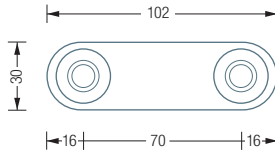

Also available as:

HLX5 – with five coat hooks, total width 50 cm.

*Material: PE (polyethylene), matt black. High chemical resistance, good sliding properties.

HL2HV

HL2HX

HL2HG

Individual dimensions
and number of hooks
available
Including mounting material
for wall screwing
Can also be screwed or
glued on the back –
please specify when
ordering

WARDROBE RAILS | DOUBLE HOOK RAILS

HL2HV

Hook rail with sign and two coat hooks HV16-50. Overall width 102mm, height 28mm. Solid stainless steel, hand-ground to a silky matt finish.

HL2HG

Hook rail with label and two coat hooks HG24-25. Overall width 102mm, height 30mm. Solid stainless steel, hand-ground to a silky matt finish.