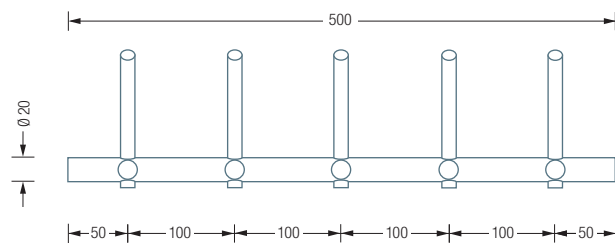

HLS3H

HLS3H

Coat rail with round bar, with three coat hooks and three hat hooks. Total width 30 cm. Solid stainless steel, hand-ground to a silky matt finish.

Also available as:

HLS5H – with five coat hooks and five hat hooks, Total width 50 cm.

HLS3

Coat rail with rod and three coat hooks with a conical groove. Total width 30 cm. Solid stainless steel, hand-ground to a silky matt finish.

Also available as:

HLS5 – with five coat hooks, total width 50 cm.

HL3S / HLS5 Side view:

HLS3F – HOOK RAIL FLOW

Coat rail Flow with round rod and three coat hooks with a flowing groove. Total width 30 cm. Solid stainless steel, hand-ground to a silky matt finish.

Also available as: