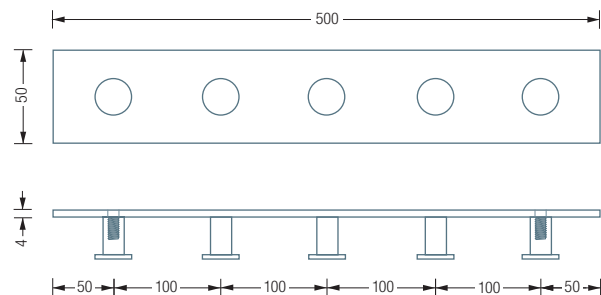

WARDROBE RAILS ROD-SHAPED HOOKS

HL3H12S

Coat rack with sign and three bar-shaped coat hooks. Total width 30 cm. Solid stainless steel, hand-ground to a silky matt finish.

Also available as:

HL5H12S – with five coat hooks, total width 50 cm.

HLX5

Individual dimensions and number of hooks available including mounting material for wall fixing

Can also be screwed on the back – please specify when ordering

WARDROBE RAILS CURVED HOOKS

HLX3

Coat rack with three curved coat hooks. Includes black protective cap*. Total width 30 cm. Solid stainless steel, hand-ground to a silky matt finish.