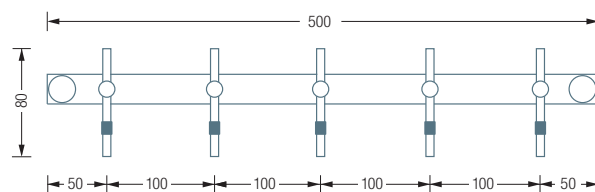

*Material: PE (polyethylene), matt black. High chemical resistance, good sliding properties.