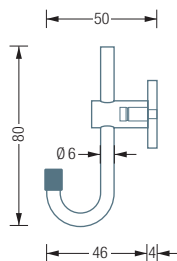

Also available as:

HLX5 – with five coat hooks, total width 50 cm.

*Material: PE (polyethylene), matt black. High chemical resistance, good sliding properties.

HL2HV

HL2HX

HL2HG

Individual dimensions
and number of hooks
available
Including mounting material
for wall screwing
Can also be screwed or
glued on the back –
please specify when
ordering

WARDROBE RAILS | DOUBLE HOOK RAILS

HL2HV

Hook rail with sign and two coat hooks HV16-50. Overall width 102mm, height 28mm. Solid stainless steel, hand-ground to a silky matt finish.

HL2HG

Hook rail with label and two coat hooks HG24-25. Overall width 102mm, height 30mm. Solid stainless steel, hand-ground to a silky matt finish.

HL2HA1S

Hook rail with label and two coat hooks HA1-S. Overall width 102mm, height 23mm. Solid stainless steel, hand-ground to a silky matt finish.

HL2HX

Hook rail with sign and two coat hooks H12-25X, including black protective cap*. Overall width 102mm, height 80mm. Solid stainless steel, hand-ground to a silky matt finish.