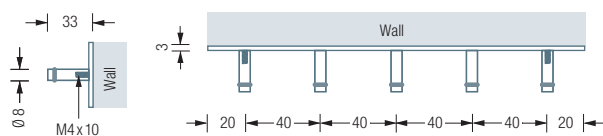

*Material: Viton®. High chemical and thermal resistance. Manufactured from fluorine and rubber. ISO abbreviation: FKM, DIN abbreviation: FPM.

**Material: NBR synthetic rubber (Nitrile Butadiene Rubber). High elasticity and durability with favorable aging behavior and low abrasion.