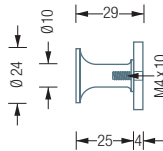

Also available as:

HLX5 – with five coat hooks, total width 50 cm.

*Material: PE (polyethylene), matt black. High chemical resistance, good sliding properties.

HL2HV

HL2HX

HL2HG

Individual dimensions
and number of hooks
available
Including mounting material
for wall screwing
Can also be screwed or
glued on the back –
please specify when
ordering

WARDROBE RAILS | DOUBLE HOOK RAILS

HL2HV

Hook rail with sign and two coat hooks HV16-50. Overall width 102mm, height 28mm. Solid stainless steel, hand-ground to a silky matt finish.

HL2HG

Hook rail with label and two coat hooks HG24-25. Overall width 102mm, height 30mm. Solid stainless steel, hand-ground to a silky matt finish.