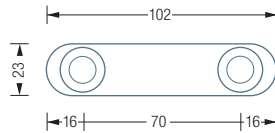

Also available as:

HLX5 – with five coat hooks, total width 50 cm.

*Material: PE (polyethylene), matt black. High chemical resistance, good sliding properties.

HL2HV

HL2HX

HL2HG

Individual dimensions
and number of hooks
available
Including mounting material
for wall screwing
Can also be screwed or
glued on the back –
please specify when
ordering

WARDROBE RAILS | DOUBLE HOOK RAILS

HL2HV

Hook rail with sign and two coat hooks HV16-50. Overall width 102mm, height 28mm. Solid stainless steel, hand-ground to a silky matt finish.

HL2HG

Hook rail with label and two coat hooks HG24-25. Overall width 102mm, height 30mm. Solid stainless steel, hand-ground to a silky matt finish.

HL2HA1S

Hook rail with label and two coat hooks HA1-S. Overall width 102mm, height 23mm. Solid stainless steel, hand-ground to a silky matt finish.

HL2HX

Hook rail with sign and two coat hooks H12-25X, including black protective cap*. Overall width 102mm, height 80mm. Solid stainless steel, hand-ground to a silky matt finish.