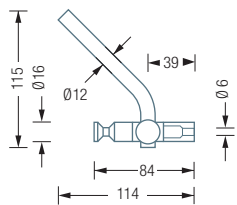

HLS3H

HLS3H

Coat rail with round bar, with three coat hooks and three hat hooks. Total width 30 cm. Solid stainless steel, hand-ground to a silky matt finish.

Also available as:

HLS5H – with five coat hooks and five hat hooks, Total width 50 cm.

HLS3

Coat rail with rod and three coat hooks with a conical groove. Total width 30 cm. Solid stainless steel, hand-ground to a silky matt finish.

Also available as:

HLS5 – with five coat hooks, total width 50 cm.

HL3S / HLS5 Side view:

HLS3F – HOOK RAIL FLOW

Coat rail Flow with round rod and three coat hooks with a flowing groove. Total width 30 cm. Solid stainless steel, hand-ground to a silky matt finish.

Also available as: