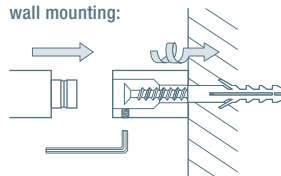

HL3S / HLS5 Side view:

HLS3F – HOOK RAIL FLOW

Coat rail Flow with round rod and three coat hooks with a flowing groove. Total width 30 cm. Solid stainless steel, hand-ground to a silky matt finish.

Also available as:

HLS5F – with five coat hooks, total width 50 cm.

HL3SF / HLS5F Side view:

wall mounting:

HL5 | KB1

HL3

Individual dimensions and number of hooks available
Including mounting material for wall screwing
It can also be screwed or glued to the back – please specify when ordering