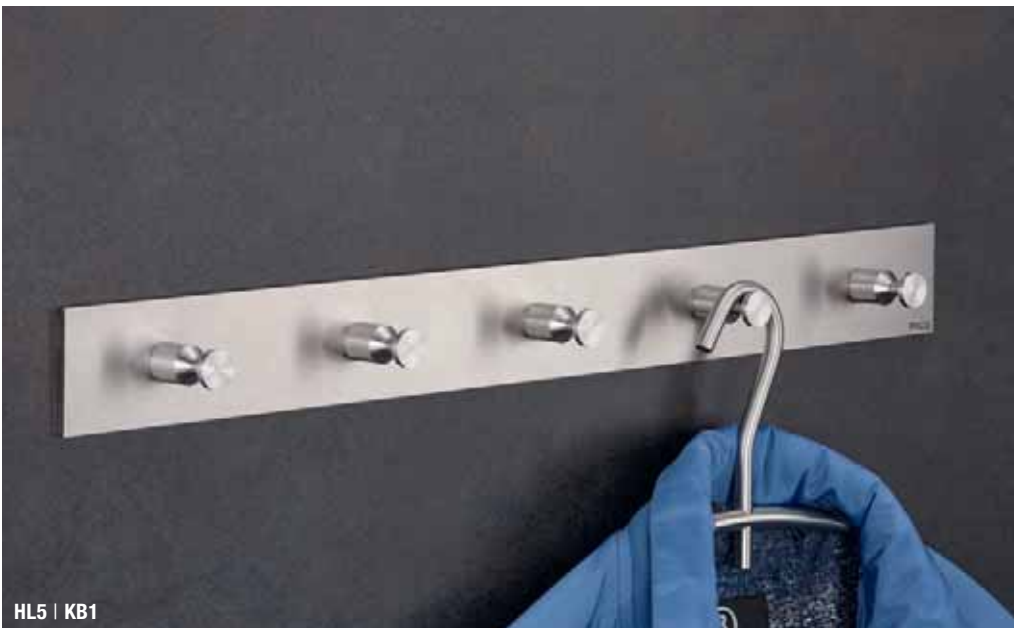

HLS5F – with five coat hooks, total width 50 cm.

HL3SF / HLS5F Side view:

wall mounting:

HL5 | KB1

HL3

Individual dimensions and number of hooks available
Including mounting material for wall screwing
It can also be screwed or glued to the back – please specify when ordering

WARDROBE RAILS | HOOK WITH CONICAL GROOVE

HL3

Coat rail with sign and three coat hooks with a conical groove. Total width 30 cm. Solid stainless steel, hand-ground to a silky matt finish.

Also available as: