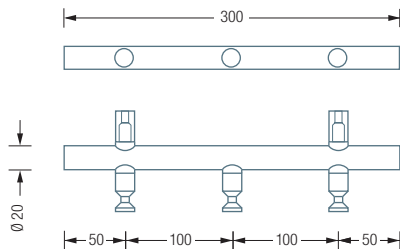

HLS3H

HLS3H

Coat rail with round bar, with three coat hooks and three hat hooks. Total width 30 cm. Solid stainless steel, hand-ground to a silky matt finish.

Also available as:

HLS5H – with five coat hooks and five hat hooks, Total width 50 cm.

HLS5 | KB1

HLS3F

HLS5F

Individual dimensions and number of hooks available including mounting material for wall fixing
It can also be screwed or glued to the back – please specify when ordering

WARDROBE RAILS | ROUND STAFF

HLS3

Coat rail with rod and three coat hooks with a conical groove. Total width 30 cm. Solid stainless steel, hand-ground to a silky matt finish.

Also available as:

HLS5 – with five coat hooks, total width 50 cm.

HL3S / HLS5 Side view:

HLS3F – HOOK RAIL FLOW

Coat rail Flow with round rod and three coat hooks with a flowing groove. Total width 30 cm. Solid stainless steel, hand-ground to a silky matt finish.

Also available as: