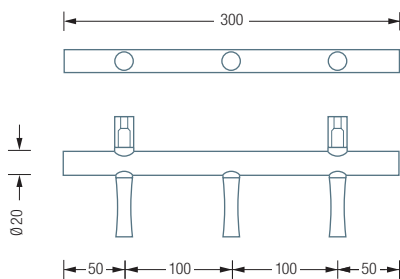

HLS3H

HLS3H

Coat rail with round bar, with three coat hooks and three hat hooks. Total width 30 cm. Solid stainless steel, hand-ground to a silky matt finish.

Also available as:

HLS5H – with five coat hooks and five hat hooks, Total width 50 cm.

HLS5 | KB1

HLS3F

HLS5F

Individual dimensions and number of hooks available including mounting material for wall fixing
It can also be screwed or glued to the back – please specify when ordering

WARDROBE RAILS | ROUND STAFF

HLS3

Coat rail with rod and three coat hooks with a conical groove. Total width 30 cm. Solid stainless steel, hand-ground to a silky matt finish.

Also available as:

HLS5 – with five coat hooks, total width 50 cm.

HL3S / HLS5 Side view:

HLS3F – HOOK RAIL FLOW

Coat rail Flow with round rod and three coat hooks with a flowing groove. Total width 30 cm. Solid stainless steel, hand-ground to a silky matt finish.

Also available as: