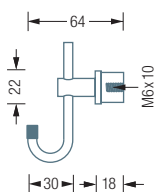

HLX5

Individual dimensions and number of hooks available including mounting material for wall fixing

Can also be screwed on the back – please specify when ordering

WARDROBE RAILS CURVED HOOKS

HLX3

Coat rack with three curved coat hooks. Includes black protective cap*. Total width 30 cm. Solid stainless steel, hand-ground to a silky matt finish.

Also available as:

HLX5 – with five coat hooks, total width 50 cm.

*Material: PE (polyethylene), matt black. High chemical resistance, good sliding properties.

HL2HV

HL2HX

HL2HG

Individual dimensions
and number of hooks
available
Including mounting material
for wall screwing
Can also be screwed or
glued on the back –
please specify when
ordering