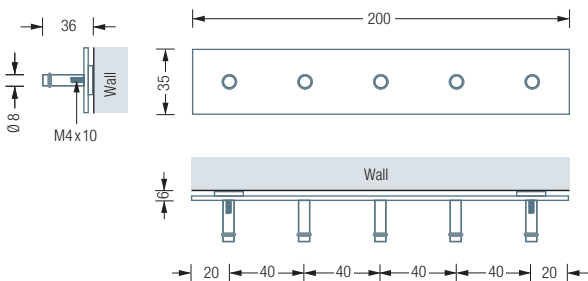

SB5

Hook bar with five hooks HG8-30 with O-ring*. For screwing, with shadow gap effect thanks to concealed base discs. Solid stainless steel, hand-ground to a silky matt finish.

Including mounting material

Also available as:

SB5K – self-adhesive.