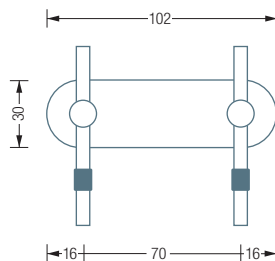

Also available as:

HLX5 – with five coat hooks, total width 50 cm.

*Material: PE (polyethylene), matt black. High chemical resistance, good sliding properties.

HL2HV

HL2HX

HL2HG

Individual dimensions
and number of hooks
available
Including mounting material
for wall screwing
Can also be screwed or
glued on the back –
please specify when
ordering

WARDROBE RAILS | DOUBLE HOOK RAILS

HL2HV

Hook rail with sign and two coat hooks HV16-50. Overall width 102mm, height 28mm. Solid stainless steel, hand-ground to a silky matt finish.

HL2HG

Hook rail with label and two coat hooks HG24-25. Overall width 102mm, height 30mm. Solid stainless steel, hand-ground to a silky matt finish.

HL2HA1S

Hook rail with label and two coat hooks HA1-S. Overall width 102mm, height 23mm. Solid stainless steel, hand-ground to a silky matt finish.

HL2HX

Hook rail with sign and two coat hooks H12-25X, including black protective cap*. Overall width 102mm, height 80mm. Solid stainless steel, hand-ground to a silky matt finish.