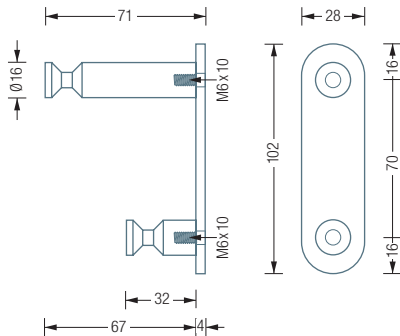

WARDROBE RAILS | DOUBLE HOOK RAILS

HL2HV

Hook rail with sign and two coat hooks HV16-50. Overall width 102mm, height 28mm. Solid stainless steel, hand-ground to a silky matt finish.

HL2HG

Hook rail with label and two coat hooks HG24-25. Overall width 102mm, height 30mm. Solid stainless steel, hand-ground to a silky matt finish.

HL2HA1S

Hook rail with label and two coat hooks HA1-S. Overall width 102mm, height 23mm. Solid stainless steel, hand-ground to a silky matt finish.

HL2HX

Hook rail with sign and two coat hooks H12-25X, including black protective cap*. Overall width 102mm, height 80mm. Solid stainless steel, hand-ground to a silky matt finish.

HL2H-SE

HL2HKN-SE

HL2HG-SE | KB1

WARDROBE RAILS | DOUBLE HOOK RAILS

Individual dimensions and number of hooks available

Including mounting material for wall fixing

It can also be screwed or glued to the back – please specify when ordering

HL2HKN-SE

Hook rail with sign and coat hook HKN16-67 and HKN16-32. Overall width 28mm, height 102mm. Solid stainless steel, hand-ground to a silky matt finish.

HL2HA-SE

Hook rail with label and coat hook HA2-S and shortened HA1-S. Overall width 23mm, height 102mm. Solid stainless steel, hand-ground to a silky matt finish.