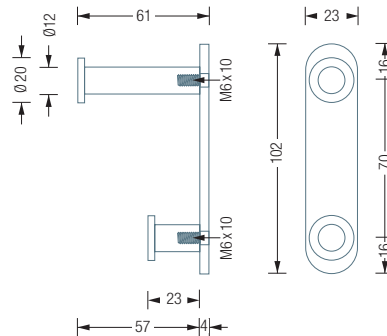

HL2HA1S

Hook rail with label and two coat hooks HA1-S. Overall width 102mm, height 23mm. Solid stainless steel, hand-ground to a silky matt finish.

HL2HX

Hook rail with sign and two coat hooks H12-25X, including black protective cap*. Overall width 102mm, height 80mm. Solid stainless steel, hand-ground to a silky matt finish.

HL2H-SE

HL2HKN-SE

HL2HG-SE | KB1

WARDROBE RAILS | DOUBLE HOOK RAILS

Individual dimensions and number of hooks available

Including mounting material for wall fixing

It can also be screwed or glued to the back – please specify when ordering

HL2HKN-SE

Hook rail with sign and coat hook HKN16-67 and HKN16-32. Overall width 28mm, height 102mm. Solid stainless steel, hand-ground to a silky matt finish.

HL2HA-SE

Hook rail with label and coat hook HA2-S and shortened HA1-S. Overall width 23mm, height 102mm. Solid stainless steel, hand-ground to a silky matt finish.

HL2H-SE

Hook rail with sign and coat hooks H12-50 and H12-25. Overall width 23mm, height 102mm. Solid stainless steel, hand-ground to a silky matt finish.

HL2HG-SE

Hook rail with sign and coat hook HG24-50 and HG24-25. Overall width 28mm, height 102mm. Solid stainless steel, hand-ground to a silky matt finish.