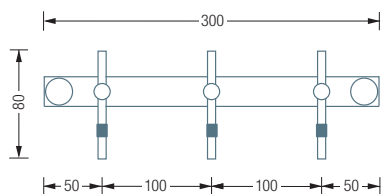

WARDROBE RAILS ROD-SHAPED HOOKS

HL3H12S

Coat rack with sign and three bar-shaped coat hooks. Total width 30 cm. Solid stainless steel, hand-ground to a silky matt finish.

Also available as:

HL5H12S – with five coat hooks, total width 50 cm.

HLX5

Individual dimensions and number of hooks available including mounting material for wall fixing

Can also be screwed on the back – please specify when ordering

WARDROBE RAILS CURVED HOOKS

HLX3

Coat rack with three curved coat hooks. Includes black protective cap*. Total width 30 cm. Solid stainless steel, hand-ground to a silky matt finish.