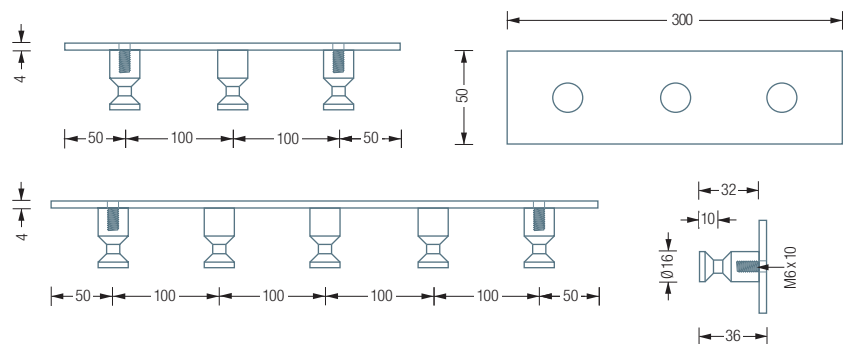

Individual dimensions and number of hooks available
Including mounting material for wall screwing
It can also be screwed or glued to the back – please specify when ordering

WARDROBE RAILS | HOOK WITH CONICAL GROOVE

HL3

Coat rail with sign and three coat hooks with a conical groove. Total width 30 cm. Solid stainless steel, hand-ground to a silky matt finish.

Also available as:

HL5 – with five coat hooks,
Total width 50 cm.

WARDROBE RAILS | FLOW

HL3F

Coat rail Flow with sign and three coat hooks with a flowing groove. Total width 30 cm. Solid stainless steel, hand-ground to a silky matt finish.

Also available as:

HL5F – with five coat hooks,
Total width 50 cm.