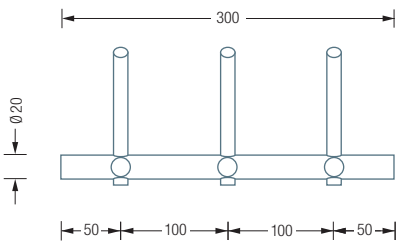

COAT HOOK RAILS

HLS5H

Individual dimensions and number of hooks available including mounting material for wall fixing
Can also be screwed on the back – please specify when ordering

WARDROBE RAILS ROUND STAFF

HLS3H

HLS3H

Coat rail with round bar, with three coat hooks and three hat hooks. Total width 30 cm. Solid stainless steel, hand-ground to a silky matt finish.

Also available as:

HLS5H – with five coat hooks and five hat hooks, Total width 50 cm.

HLS3

Coat rail with rod and three coat hooks with a conical groove. Total width 30 cm. Solid stainless steel, hand-ground to a silky matt finish.

Also available as:

HLS5 – with five coat hooks, total width 50 cm.