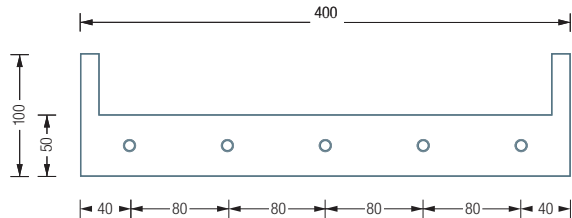

Door wardrobe for hanging on the door rabbet, with three coat hooks with O-rings*, width 24 cm. Including enclosed door leaf protectors made of cellular rubber**. Solid stainless steel, brushed, lasered and edged. Coat hook turned from one piece.

Also available as:

TG5 – with five coat hooks, width 40 cm.

KEYBOARD