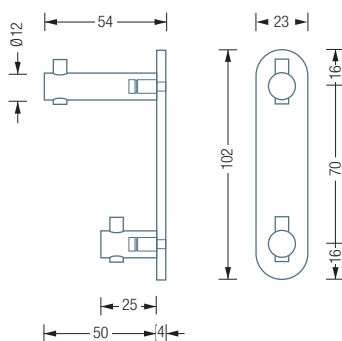

WARDROBE RAILS | DOUBLE HOOK RAILS

HL2HV

Hook rail with sign and two coat hooks HV16-50. Overall width 102mm, height 28mm. Solid stainless steel, hand-ground to a silky matt finish.

HL2HG

Hook rail with label and two coat hooks HG24-25. Overall width 102mm, height 30mm. Solid stainless steel, hand-ground to a silky matt finish.

HL2HA1S

Hook rail with label and two coat hooks HA1-S. Overall width 102mm, height 23mm. Solid stainless steel, hand-ground to a silky matt finish.

HL2HX

Hook rail with sign and two coat hooks H12-25X, including black protective cap*. Overall width 102mm, height 80mm. Solid stainless steel, hand-ground to a silky matt finish.

HL2H-SE

HL2HKN-SE

HL2HG-SE | KB1

WARDROBE RAILS | DOUBLE HOOK RAILS

Individual dimensions and number of hooks available

Including mounting material for wall fixing

It can also be screwed or glued to the back – please specify when ordering

HL2HKN-SE

Hook rail with sign and coat hook HKN16-67 and HKN16-32. Overall width 28mm, height 102mm. Solid stainless steel, hand-ground to a silky matt finish.

HL2HA-SE

Hook rail with label and coat hook HA2-S and shortened HA1-S. Overall width 23mm, height 102mm. Solid stainless steel, hand-ground to a silky matt finish.