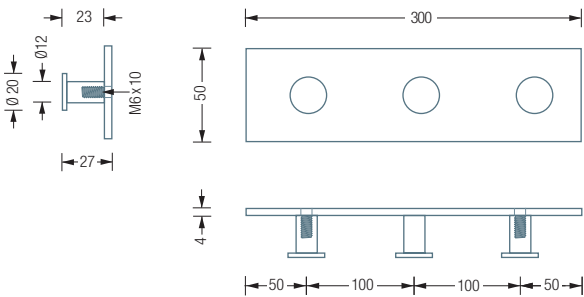

WARDROBE RAILS ROD-SHAPED HOOKS