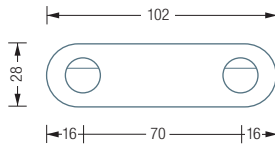

Also available as:

HLX5 – with five coat hooks, total width 50 cm.

*Material: PE (polyethylene), matt black. High chemical resistance, good sliding properties.

HL2HV

HL2HX

HL2HG

Individual dimensions
and number of hooks
available
Including mounting material
for wall screwing
Can also be screwed or
glued on the back –
please specify when
ordering

WARDROBE RAILS | DOUBLE HOOK RAILS

HL2HV

Hook rail with sign and two coat hooks HV16-50. Overall width 102mm, height 28mm. Solid stainless steel, hand-ground to a silky matt finish.

HL2HG

Hook rail with label and two coat hooks HG24-25. Overall width 102mm, height 30mm. Solid stainless steel, hand-ground to a silky matt finish.