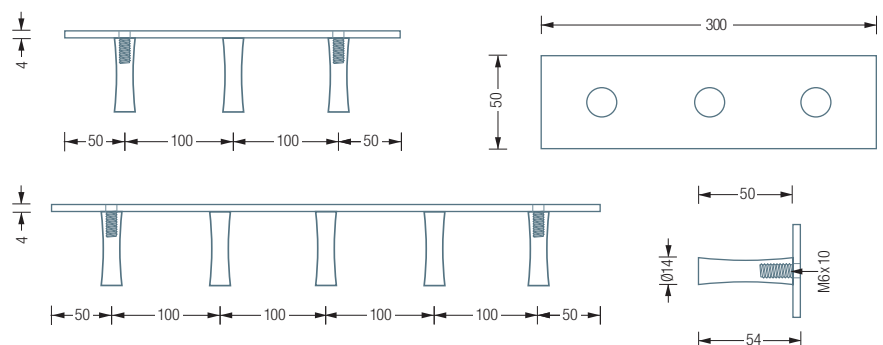

HL3H12S

WARDROBE RAILS | FLOW

HL3F

Coat rail Flow with sign and three coat hooks with a flowing groove. Total width 30 cm. Solid stainless steel, hand-ground to a silky matt finish.

Also available as:

HL5F – with five coat hooks,
Total width 50 cm.