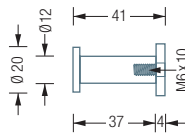

WARDROBE RAILS | DOUBLE HOOK RAILS

HL2HV

Hook rail with sign and two coat hooks HV16-50. Overall width 102mm, height 28mm. Solid stainless steel, hand-ground to a silky matt finish.

HL2HG

Hook rail with label and two coat hooks HG24-25. Overall width 102mm, height 30mm. Solid stainless steel, hand-ground to a silky matt finish.

HL2HA1S

Hook rail with label and two coat hooks HA1-S. Overall width 102mm, height 23mm. Solid stainless steel, hand-ground to a silky matt finish.

HL2HX

Hook rail with sign and two coat hooks H12-25X, including black protective cap*. Overall width 102mm, height 80mm. Solid stainless steel, hand-ground to a silky matt finish.