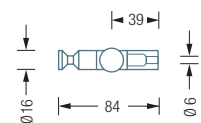

HL3S / HLS5 Side view: