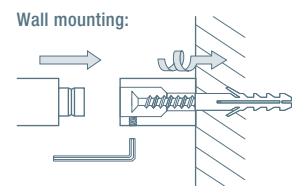

Individual dimensions and number of hooks available including mounting material for wall fixing
Can also be screwed on the back – please specify when ordering

WARDROBE RAILS ROUND STAFF

HLS3H

Coat rail with round bar, with three coat hooks and three hat hooks. Total width 30 cm. Solid stainless steel, hand-ground to a silky matt finish.

Also available as:

HLS5H – with five coat hooks and five hat hooks, Total width 50 cm.