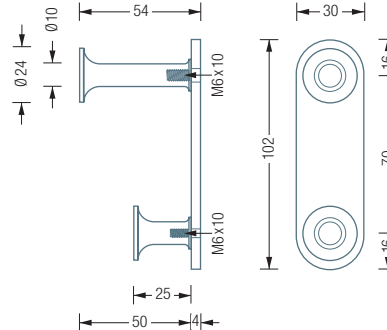

HL2HA1S

Hook rail with label and two coat hooks HA1-S. Overall width 102mm, height 23mm. Solid stainless steel, hand-ground to a silky matt finish.

HL2HX

Hook rail with sign and two coat hooks H12-25X, including black protective cap*. Overall width 102mm, height 80mm. Solid stainless steel, hand-ground to a silky matt finish.

HL2H-SE

HL2HKN-SE

HL2HG-SE | KB1

WARDROBE RAILS | DOUBLE HOOK RAILS

Individual dimensions and number of hooks available

Including mounting material for wall fixing

It can also be screwed or glued to the back – please specify when ordering

HL2HKN-SE

Hook rail with sign and coat hook HKN16-67 and HKN16-32. Overall width 28mm, height 102mm. Solid stainless steel, hand-ground to a silky matt finish.

HL2HA-SE

Hook rail with label and coat hook HA2-S and shortened HA1-S. Overall width 23mm, height 102mm. Solid stainless steel, hand-ground to a silky matt finish.

HL2H-SE

Hook rail with sign and coat hooks H12-50 and H12-25. Overall width 23mm, height 102mm. Solid stainless steel, hand-ground to a silky matt finish.

HL2HG-SE

Hook rail with sign and coat hook HG24-50 and HG24-25. Overall width 28mm, height 102mm. Solid stainless steel, hand-ground to a silky matt finish.