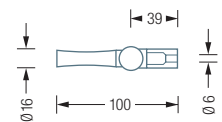

HL3S / HLS5 Side view:

HLS3F – HOOK RAIL FLOW

Coat rail Flow with round rod and three coat hooks with a flowing groove. Total width 30 cm. Solid stainless steel, hand-ground to a silky matt finish.

Also available as:

HLS5F – with five coat hooks, total width 50 cm.

HL3SF / HLS5F Side view:

wall mounting:

HL5 | KB1

HL3

Individual dimensions and number of hooks available
Including mounting material for wall screwing
It can also be screwed or glued to the back – please specify when ordering