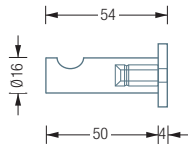

HLX5

Individual dimensions and number of hooks available including mounting material for wall fixing

Can also be screwed on the back – please specify when ordering

WARDROBE RAILS CURVED HOOKS

HLX3

Coat rack with three curved coat hooks. Includes black protective cap*. Total width 30 cm. Solid stainless steel, hand-ground to a silky matt finish.

Also available as:

HLX5 – with five coat hooks, total width 50 cm.

*Material: PE (polyethylene), matt black. High chemical resistance, good sliding properties.

HL2HV

HL2HX

HL2HG

Individual dimensions
and number of hooks
available
Including mounting material
for wall screwing
Can also be screwed or
glued on the back –
please specify when
ordering

WARDROBE RAILS | DOUBLE HOOK RAILS

HL2HV

Hook rail with sign and two coat hooks HV16-50. Overall width 102mm, height 28mm. Solid stainless steel, hand-ground to a silky matt finish.

HL2HG

Hook rail with label and two coat hooks HG24-25. Overall width 102mm, height 30mm. Solid stainless steel, hand-ground to a silky matt finish.