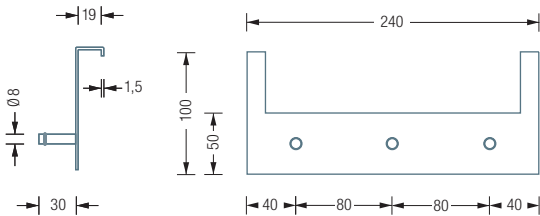

DOOR WARDROBE

TG3

Door wardrobe for hanging on the door rabbet, with three coat hooks with O-rings*, width 24 cm. Including enclosed door leaf protectors made of cellular rubber**. Solid stainless steel, brushed, lasered and edged. Coat hook turned from one piece.

Also available as:

TG5 – with five coat hooks, width 40 cm.

KEYBOARD

Hook bar with five hooks HG8-30 with O-ring*. For screwing, with shadow gap effect thanks to concealed base discs. Solid stainless steel, hand-ground to a silky matt finish.

Including mounting material

Also available as:

SB5K – self-adhesive.

*Material: Viton®. High chemical and thermal resistance. Manufactured from fluorine and rubber. ISO abbreviation: FKM, DIN abbreviation: FPM.

**Material: NBR synthetic rubber (Nitrile Butadiene Rubber). High elasticity and durability with favorable aging behavior and low abrasion.