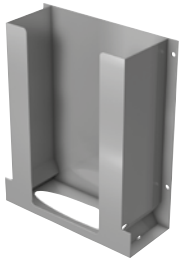

Paper towel dispenser, behind mirror

- For installation behind a mirror
- Paper issue below
- Filling from top
- Capacity: approx. 400 mm

CONT16200050000