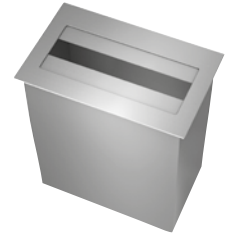

Paper towel dispenser, washbasin

- For vertical or horizontal washbasin installation
- Paper issued from the front or above
- Capacity: approx. 500 folded towels
- Matt stainless steel

CONT16200030000