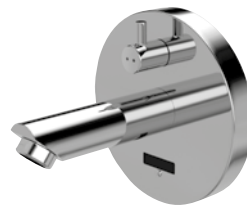

Flush mounted wall faucet (lino)

- Touch-free, electronically controlled
- With/without temperature control
- "Temporary off" and "continuous on" functions
- Hot water lock
- Battery, other models
- Spout: 120/170/220 mm
- Chrome plated

120.331.11 – Without temperature control/120 mm

120.371.11 – With temperature control/120 mm