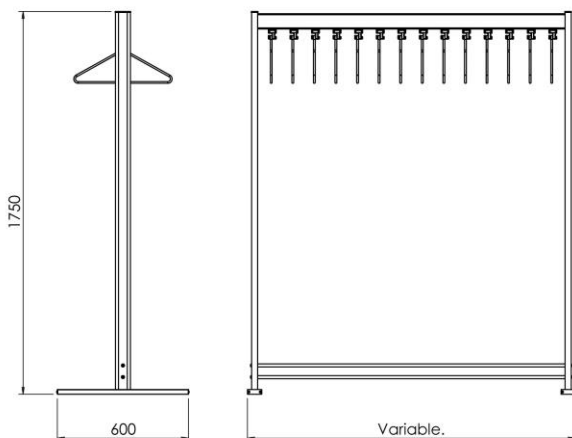

Rail length variable up to 2500mm

Also available as:

FS70X28.1.2

Free standing coat hook rail with 70x28 hanging rail complete with individually spaced quadruple coat hooks. Hook elements also made from recycled aluminium in a silver anodised finish as standard.

RAL Colours:

Yellow RAL1004	Orange RAL2004	Red RAL3003
		
Green RAL6018	Blue RAL5011	White RAL9010
		

FS70X28.2

FS70X28.2.2

FREE STANDING RAILS

FS70X28.6

Free standing double height coat hanging rail with 70x28mm hanging rail complete with individually spaced hanger carriers and chromed steel coat hangers. Frame elements are made from recycled aluminium in a silver anodised finish as standard. This configuration consists of two support legs with free standing feet and double hanger rails. Rail length variable up to 2500mm