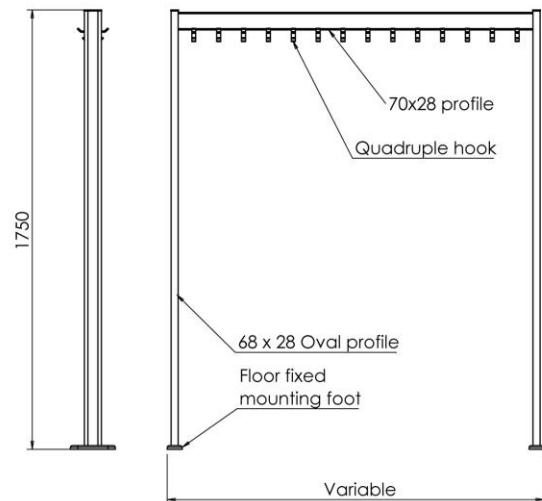

FS70X28.1

FS70X28.1.2

FLOOR FIXED RAILS

FS70X28.5

Floor fixed double height coat hanging rail 70x28mm hanging rail with individually spaced hanger carriers and chromed steel coat hangers. Frame elements are made from recycled aluminium in a silver anodised finish as standard. This configuration consists of twin support legs and hanger rail profile. Rail length variable up to 2500mm