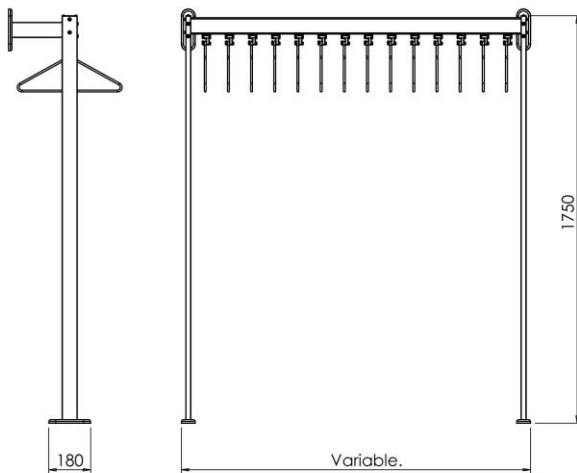

FLOOR FIXED RAILS

FS70X28.3

Floor fixed coat hanging rail with wall tie and 70x28mm hanging rail complete with individually spaced hanger carriers and chromed steel coat hangers. Frame elements are made from recycled aluminium in a silver anodised finish as standard. This configuration consists of two support legs with wall ties and single hanger rail.

Rail length variable up to 2500mm

Also available as:

FS70X28.7 – Double height floor fixed coat hanging rail with wall ties.

Aluminium profiles come in a silver anodised finish as standard. Alternative anodised finishes and RAL colours are available:

Anodised:

Silver C0	Bronze C33	Black C35

RAL Colours:

Yellow RAL1004	Orange RAL2004	Red RAL3003
Green RAL6018	Blue RAL5011	White RAL9010

FS70X28.3

FS70X28.7