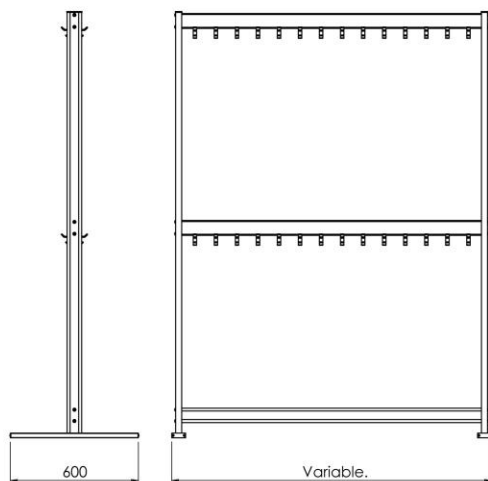

FS70X28.6

FS70X28.6.2

Coat Hangers – with numbering and issue tags

Coat Hooks – with numbering and issue tags

NUMBERING & ISSUE TAGS

For a busy cloakroom, a clear numbering system is essential. This needs to be clearly defined to ensure attendants can intuitively find their way quickly to any point within the cloakroom. Enabling a speedy return of the customer's coat and onto the next. All of the FS70 range of coat rails have the option for engraved numbering to the rails with corresponding issue tags.