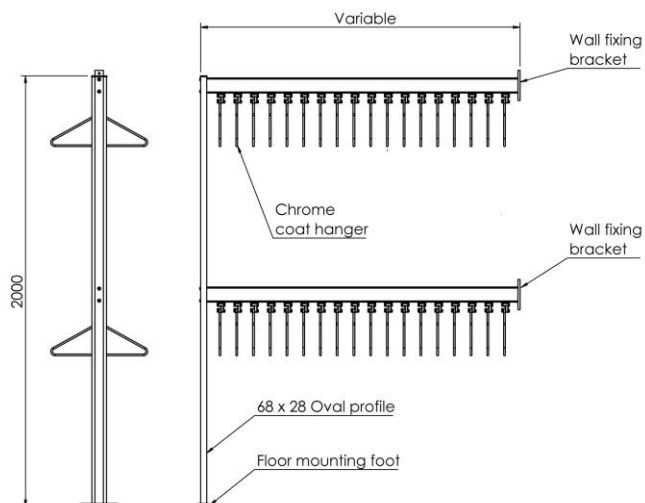

Also available as:

FS70X28.10.2

Floor to wall mounted double height coat hook rail with 70x28 hanging rail complete with individually spaced quadruple coat hooks. Hook elements also made from recycled aluminium in a silver anodised finish as standard. Rail length variable up to 2500mm

FS70X28.10

FS70X28.10.2

FS70x28.9/10

FS70x28.9/10.2

WALL TO FLOOR RAILS

FS70X28.9/10

Floor to wall mounted single & double height combination coat hanging rail with 70x28 mm hanging profile holding individually spaced hanger carriers and chromed steel coat hangers. Frame elements are made from recycled aluminium in a silver anodised finish as standard. This configuration consists of a single support leg and wall brackets.