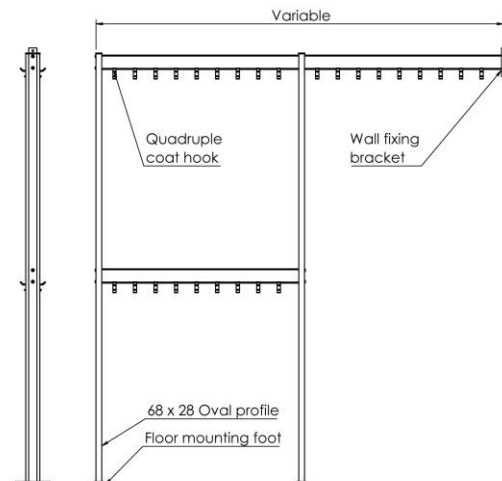

FS70X28.9/10.2