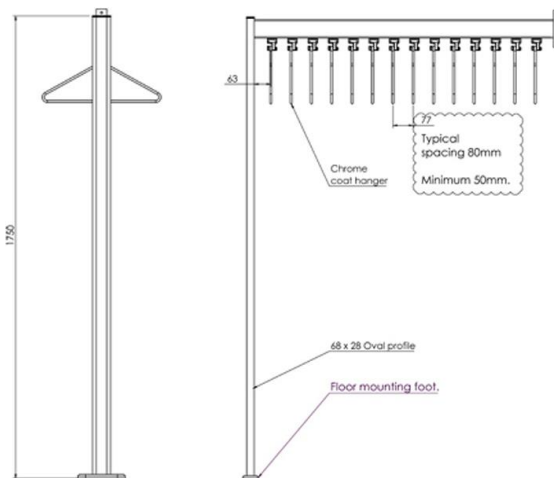

FS70X28.9

FS70X28.9.2

FS70x28.10

FS70x28.10.2

WALL TO FLOOR RAILS

FS70X28.10

Floor to wall mounted double height coat hanging rail 70x28mm hanging rail with individually spaced hanger carriers and chromed steel coat hangers. Frame elements are made from recycled aluminium in a silver anodised finish as standard. This configuration consists of a single support leg and wall brackets. Rail length variable up to 2500mm