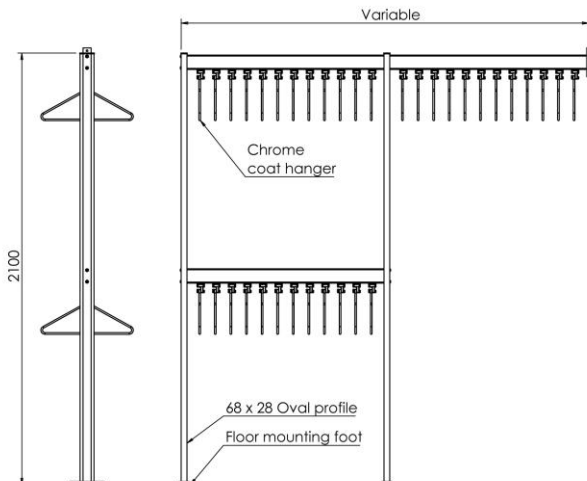

Rail length variable up to 2500mm

Also available as:

FS70X28.9/10.2

Floor to wall mounted double height coat hook rail with 70x28 hanging rail complete with individually spaced quadruple coat hooks. Hook elements also made from recycled aluminium in a silver anodised finish as standard.

Rail length variable up to 2500mm

Aluminium profiles come in a silver anodised finish as standard. Alternative anodised finishes and RAL colours are available:

Anodised:

Silver C0	Bronze C33	Black C35
		

RAL Colours:

Yellow RAL1004	Orange RAL2004	Red RAL3003
		
Green RAL6018	Blue RAL5011	White RAL9010
		

FS70X28.9/10

FS70X28.9/10.2

FREE STANDING RAILS

FS70X28.2

Free standing coat hanging rail with 70x28mm hanging rail complete with individually spaced hanger carriers and chromed steel coat hangers. Frame elements are made from recycled aluminium in a silver anodised finish as standard. This configuration consists of two support legs with free standing feet and single hanger rail.