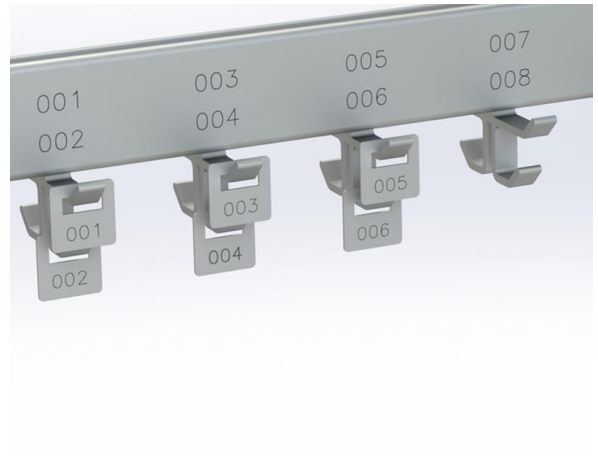

Also available as:

FS70X28.1.2

Free standing double height coat hook rail with 70x28 hanging rail complete with individually spaced quadruple coat hooks. Hook elements also made from recycled aluminium in a silver anodised finish as standard. Rail length variable up to 2500mm

FS70X28.6

FS70X28.6.2

Coat Hangers – with numbering and issue tags

Coat Hooks – with numbering and issue tags

NUMBERING & ISSUE TAGS

For a busy cloakroom, a clear numbering system is essential. This needs to be clearly defined to ensure attendants can intuitively find their way quickly to any point within the cloakroom. Enabling a speedy return of the customer's coat and onto the next. All of the FS70 range of coat rails have the option for engraved numbering to the rails with corresponding issue tags.