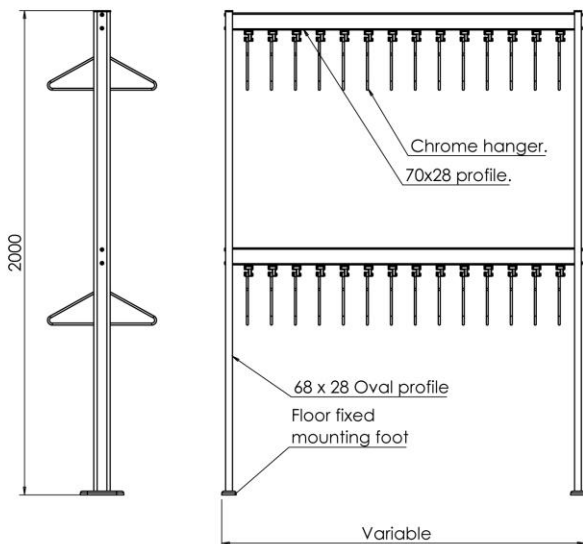

Also available as:

FS70X28.5.2

Floor fixed double height coat hook rail with 70x28 hanging rail complete with individually spaced quadruple coat hooks. Hook elements also made from recycled aluminium in a silver anodised finish as standard. Rail length variable up to 2500mm

FS70X28.5

FS70X28.5.2

FLOOR FIXED RAILS

FS70X28.1/5

Floor fixed single & double height combination coat hanging rail with 70x28 mm hanging profiles holding individually spaced hanger carriers and chromed steel coat hangers. Frame elements are made from recycled aluminium in a silver anodised finish as standard. This configuration consists of a minimum of three support legs and rail profiles.