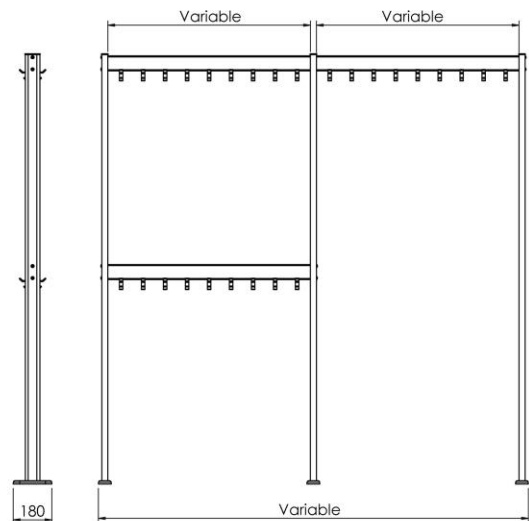

FS70X28.1/5

FS70X28.1/5.2