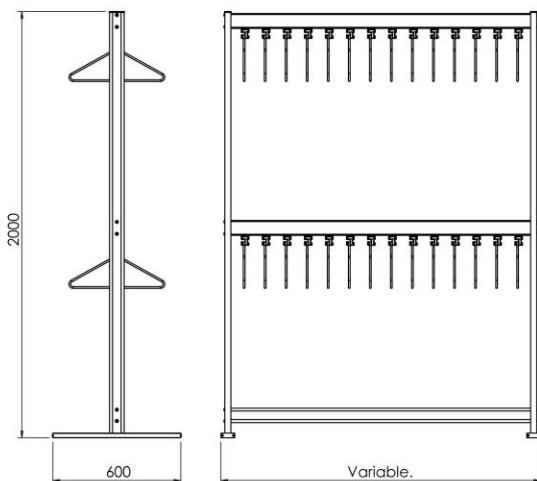

RAL Colours:

Yellow RAL1004	Orange RAL2004	Red RAL3003
		
Green RAL6018	Blue RAL5011	White RAL9010
		

FS70X28.2

FS70X28.2.2

FREE STANDING RAILS

FS70X28.6

Free standing double height coat hanging rail with 70x28mm hanging rail complete with individually spaced hanger carriers and chromed steel coat hangers. Frame elements are made from recycled aluminium in a silver anodised finish as standard. This configuration consists of two support legs with free standing feet and double hanger rails. Rail length variable up to 2500mm

Also available as:

FS70X28.1.2

Free standing double height coat hook rail with 70x28 hanging rail complete with individually spaced quadruple coat hooks. Hook elements also made from recycled aluminium in a silver anodised finish as standard. Rail length variable up to 2500mm

FS70X28.6

FS70X28.6.2

Coat Hangers – with numbering and issue tags

Coat Hooks – with numbering and issue tags

NUMBERING & ISSUE TAGS

For a busy cloakroom, a clear numbering system is essential. This needs to be clearly defined to ensure attendants can intuitively find their way quickly to any point within the cloakroom. Enabling a speedy return of the customer's coat and onto the next. All of the FS70 range of coat rails have the option for engraved numbering to the rails with corresponding issue tags.