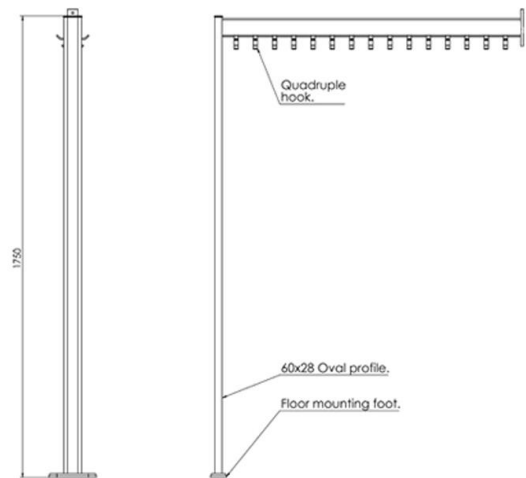

FS70X28.9

FS70X28.9.2

FS70x28.10

FS70x28.10.2

WALL TO FLOOR RAILS

FS70X28.10

Floor to wall mounted double height coat hanging rail 70x28mm hanging rail with individually spaced hanger carriers and chromed steel coat hangers. Frame elements are made from recycled aluminium in a silver anodised finish as standard. This configuration consists of a single support leg and wall brackets. Rail length variable up to 2500mm