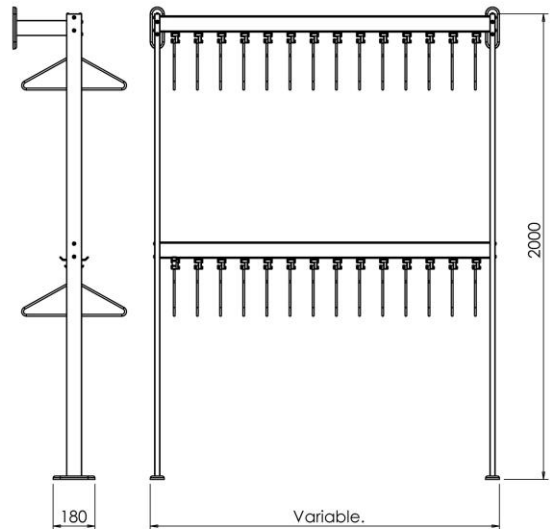

FLOOR FIXED RAILS

FS70X28.3

Floor fixed coat hanging rail with wall tie and 70x28mm hanging rail complete with individually spaced hanger carriers and chromed steel coat hangers. Frame elements are made from recycled aluminium in a silver anodised finish as standard. This configuration consists of two support legs with wall ties and single hanger rail.

Rail length variable up to 2500mm

Also available as:

FS70X28.7 – Double height floor fixed coat hanging rail with wall ties.

Aluminium profiles come in a silver anodised finish as standard. Alternative anodised finishes and RAL colours are available:

Anodised:

Silver C0	Bronze C33	Black C35

RAL Colours:

Yellow RAL1004	Orange RAL2004	Red RAL3003
Green RAL6018	Blue RAL5011	White RAL9010

FS70X28.3

FS70X28.7