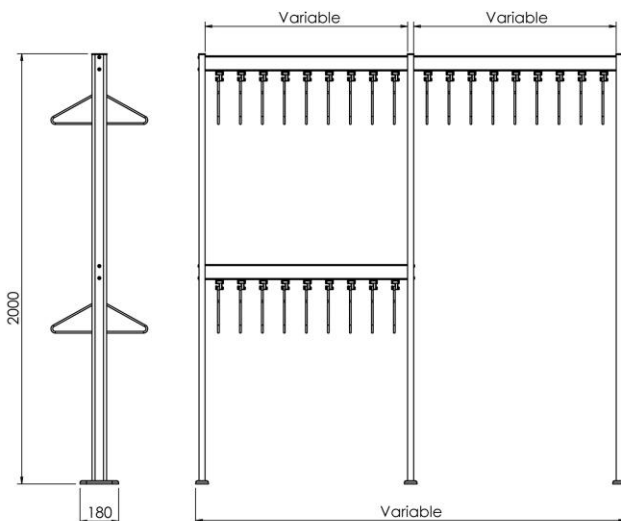

FS70X28.1/5

FS70X28.1/5.2