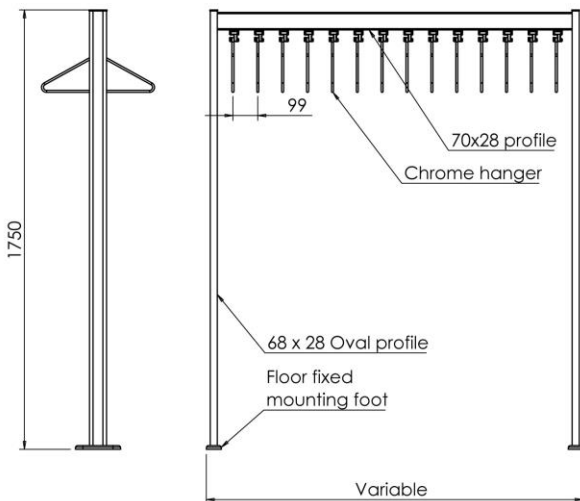

FS70X28.1

FS70X28.1.2

FLOOR FIXED RAILS

FS70X28.5

Floor fixed double height coat hanging rail 70x28mm hanging rail with individually spaced hanger carriers and chromed steel coat hangers. Frame elements are made from recycled aluminium in a silver anodised finish as standard. This configuration consists of twin support legs and hanger rail profile. Rail length variable up to 2500mm

Also available as:

FS70X28.5.2

Floor fixed double height coat hook rail with 70x28 hanging rail complete with individually spaced quadruple coat hooks. Hook elements also made from recycled aluminium in a silver anodised finish as standard. Rail length variable up to 2500mm