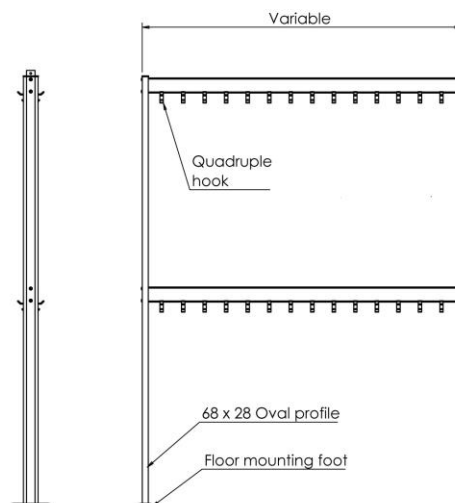

FS70X28.10

FS70X28.10.2

FS70x28.9/10

FS70x28.9/10.2

WALL TO FLOOR RAILS

FS70X28.9/10

Floor to wall mounted single & double height combination coat hanging rail with 70x28 mm hanging profile holding individually spaced hanger carriers and chromed steel coat hangers. Frame elements are made from recycled aluminium in a silver anodised finish as standard. This configuration consists of a single support leg and wall brackets.