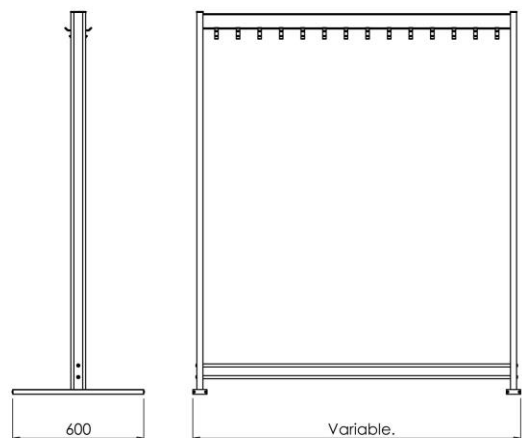

RAL Colours:

Yellow RAL1004	Orange RAL2004	Red RAL3003
		
Green RAL6018	Blue RAL5011	White RAL9010
		

FS70X28.2

FS70X28.2.2

FREE STANDING RAILS

FS70X28.6

Free standing double height coat hanging rail with 70x28mm hanging rail complete with individually spaced hanger carriers and chromed steel coat hangers. Frame elements are made from recycled aluminium in a silver anodised finish as standard. This configuration consists of two support legs with free standing feet and double hanger rails. Rail length variable up to 2500mm