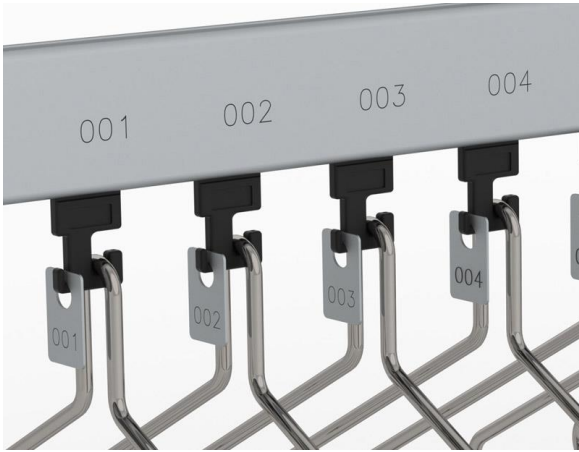

Also available as:

FS70X28.1.2

Free standing double height coat hook rail with 70x28 hanging rail complete with individually spaced quadruple coat hooks. Hook elements also made from recycled aluminium in a silver anodised finish as standard. Rail length variable up to 2500mm

FS70X28.6

FS70X28.6.2

Coat Hangers – with numbering and issue tags

Coat Hooks – with numbering and issue tags

NUMBERING & ISSUE TAGS

For a busy cloakroom, a clear numbering system is essential. This needs to be clearly defined to ensure attendants can intuitively find their way quickly to any point within the cloakroom. Enabling a speedy return of the customer's coat and onto the next. All of the FS70 range of coat rails have the option for engraved numbering to the rails with corresponding issue tags.