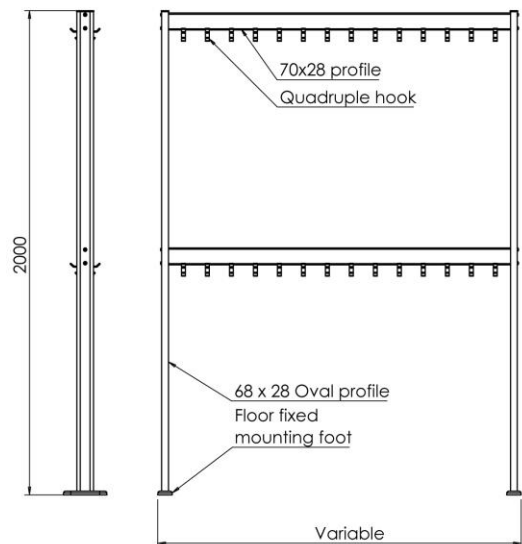

FS70X28.5

FS70X28.5.2

FLOOR FIXED RAILS

FS70X28.1/5

Floor fixed single & double height combination coat hanging rail with 70x28 mm hanging profiles holding individually spaced hanger carriers and chromed steel coat hangers. Frame elements are made from recycled aluminium in a silver anodised finish as standard. This configuration consists of a minimum of three support legs and rail profiles.