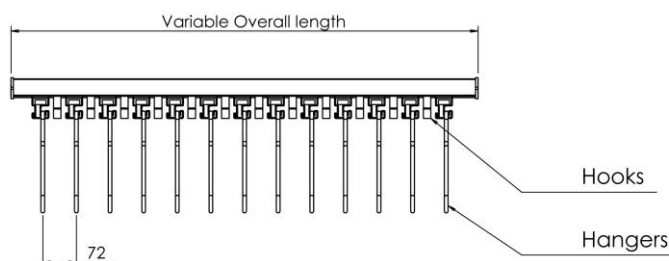

WARDROBE RAIL

R.8231

End mounted wardrobe rail & shelf complete with individually spaced hanger carriers and chromed steel coat hangers and coat hooks. The shelf elements are made from recycled aluminium in a silver anodised finish as standard. Rail length variable un-supported up to 1500mm.

Also available with numbering & issue tags.

Aluminium profiles come in a silver anodised finish as standard. Alternative anodised finishes and RAL colours are available:

Anodised:

Silver C0	Bronze C33	Black C35

RAL Colours:

Yellow RAL1004	Orange RAL2004	Red RAL3003
Green RAL6018	Blue RAL5011	White RAL9010

R.8231