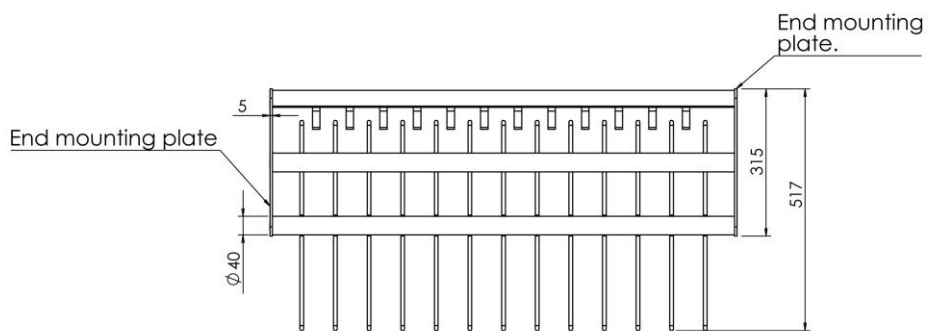

WARDROBE RAIL

R.8231

End mounted wardrobe rail & shelf complete with individually spaced hanger carriers and chromed steel coat hangers and coat hooks. The shelf elements are made from recycled aluminium in a silver anodised finish as standard. Rail length variable un-supported up to 1500mm.

Also available with numbering & issue tags.

Aluminium profiles come in a silver anodised finish as standard. Alternative anodised finishes and RAL colours are available:

Anodised:

Silver C0	Bronze C33	Black C35

RAL Colours:

Yellow RAL1004	Orange RAL2004	Red RAL3003
Green RAL6018	Blue RAL5011	White RAL9010

R.8231