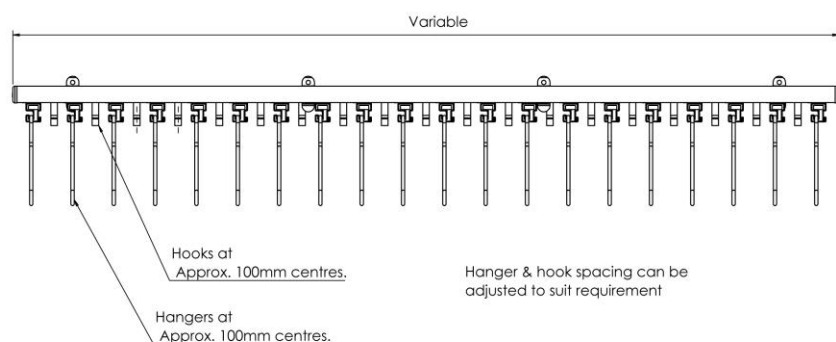

# WARDROBE RAIL

R.8231

End mounted wardrobe rail & shelf complete with individually spaced hanger carriers and chromed steel coat hangers and coat hooks. The shelf elements are made from recycled aluminium in a silver anodised finish as standard. Rail length variable un-supported up to 1500mm.