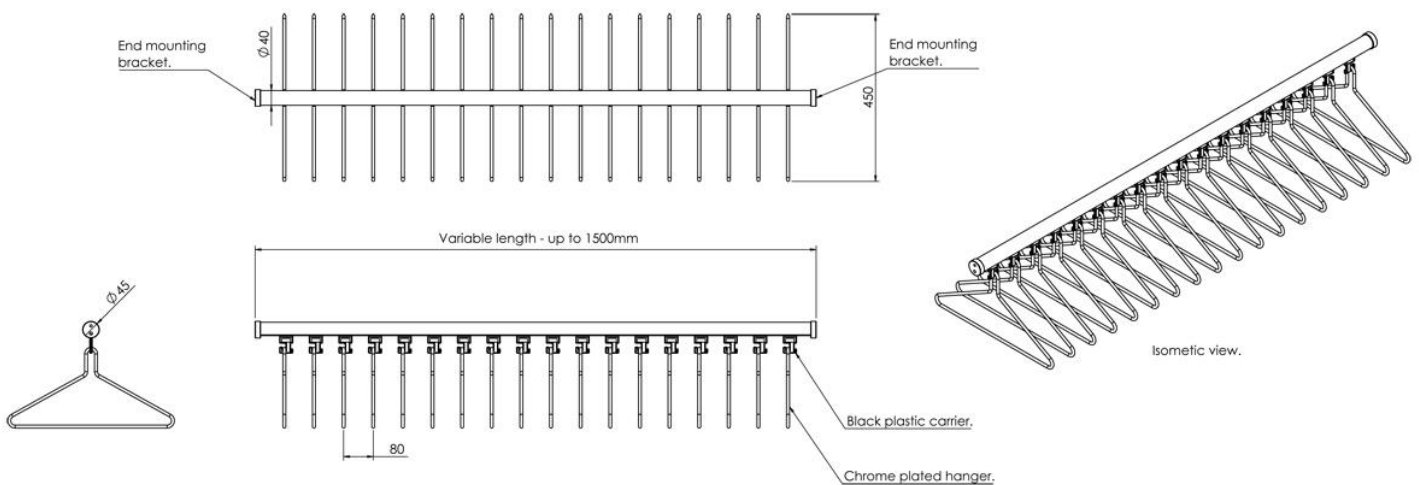

## NUMBERING & ISSUE TAGS

For a busy cloakroom, a clear numbering system is essential. This needs to be clearly defined to ensure attendants can intuitively find their way quickly to any point within the cloakroom. Enabling a speedy return of the customer's coat and onto the next. All of the WG wall and wardrobe range of coat rails have the option for engraved numbering to the rails with corresponding issue tags. Please note