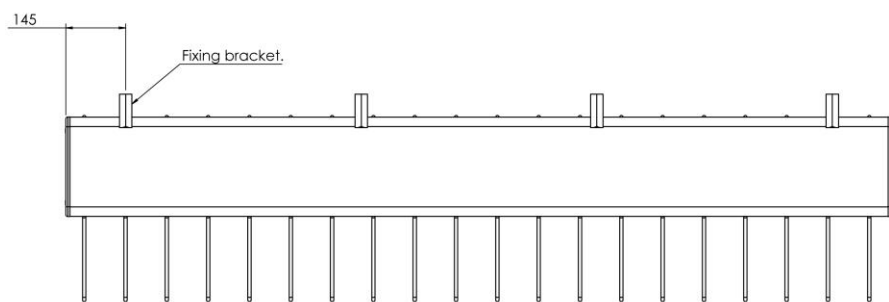

# WARDROBE RAIL

R.8231

End mounted wardrobe rail & shelf complete with individually spaced hanger carriers and chromed steel coat hangers and coat hooks. The shelf elements are made from recycled aluminium in a silver anodised finish as standard. Rail length variable un-supported up to 1500mm.