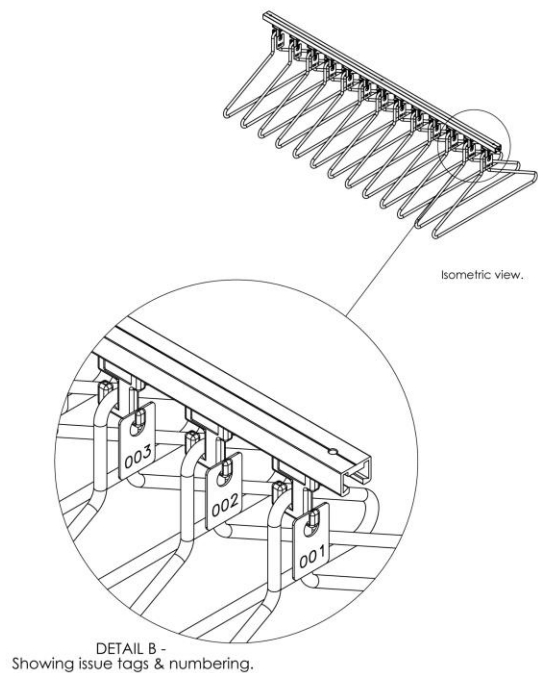

WARDROBE RAIL

R.8235

Wardrobe rail for mounting to the under side of a shelf, complete with individually spaced hanger carriers and chromed steel coat hangers. The profile is made from recycled aluminium in a silver anodised finish as standard. Rail length variable.

Also available with numbering & issue tags as illustrated.

Aluminium profiles come in a silver anodised finish as standard. Alternative anodised finishes and RAL colours are available:

Anodised:

Silver C0	Bronze C33	Black C35

RAL Colours:

Yellow RAL1004	Orange RAL2004	Red RAL3003

Green RAL6018	Blue RAL5011	White RAL9010

R.8235