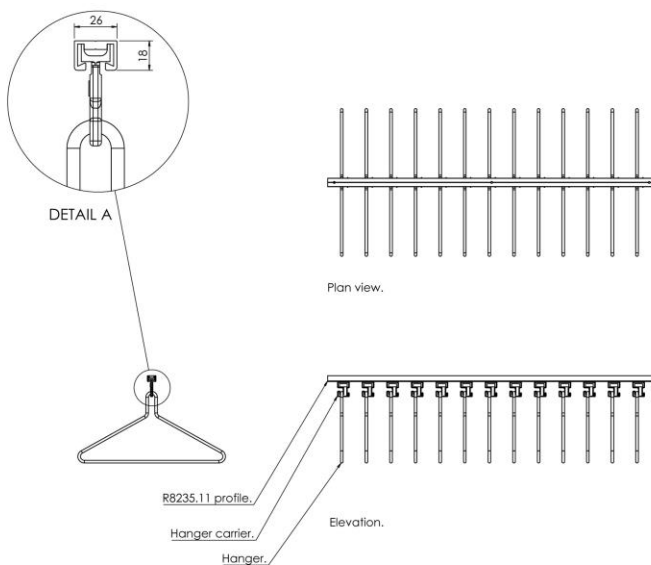

WARDROBE RAIL

R.8235

Wardrobe rail for mounting to the under side of a shelf, complete with individually spaced hanger carriers and chromed steel coat hangers. The profile is made from recycled aluminium in a silver anodised finish as standard. Rail length variable.

Also available with numbering & issue tags as illustrated.

Aluminium profiles come in a silver anodised finish as standard. Alternative anodised finishes and RAL colours are available:

Anodised:

Silver C0	Bronze C33	Black C35

RAL Colours:

Yellow RAL1004	Orange RAL2004	Red RAL3003

Green RAL6018	Blue RAL5011	White RAL9010

R.8235