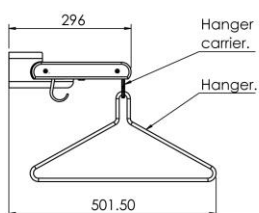

# WARDROBE RAIL

R.8231

End mounted wardrobe rail & shelf complete with individually spaced hanger carriers and chromed steel coat hangers and coat hooks. The shelf elements are made from recycled aluminium in a silver anodised finish as standard. Rail length variable un-supported up to 1500mm.