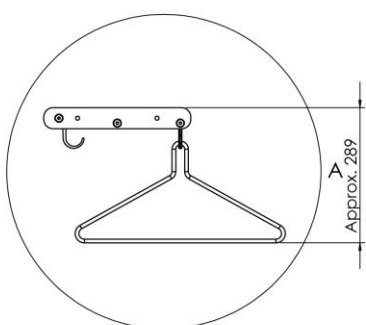

WARDROBE RAIL

R.8231

End mounted wardrobe rail & shelf complete with individually spaced hanger carriers and chromed steel coat hangers and coat hooks. The shelf elements are made from recycled aluminium in a silver anodised finish as standard. Rail length variable un-supported up to 1500mm.

Also available with numbering & issue tags.

Aluminium profiles come in a silver anodised finish as standard. Alternative anodised finishes and RAL colours are available:

Anodised:

Silver C0	Bronze C33	Black C35

RAL Colours:

Yellow RAL1004	Orange RAL2004	Red RAL3003
Green RAL6018	Blue RAL5011	White RAL9010

R.8231